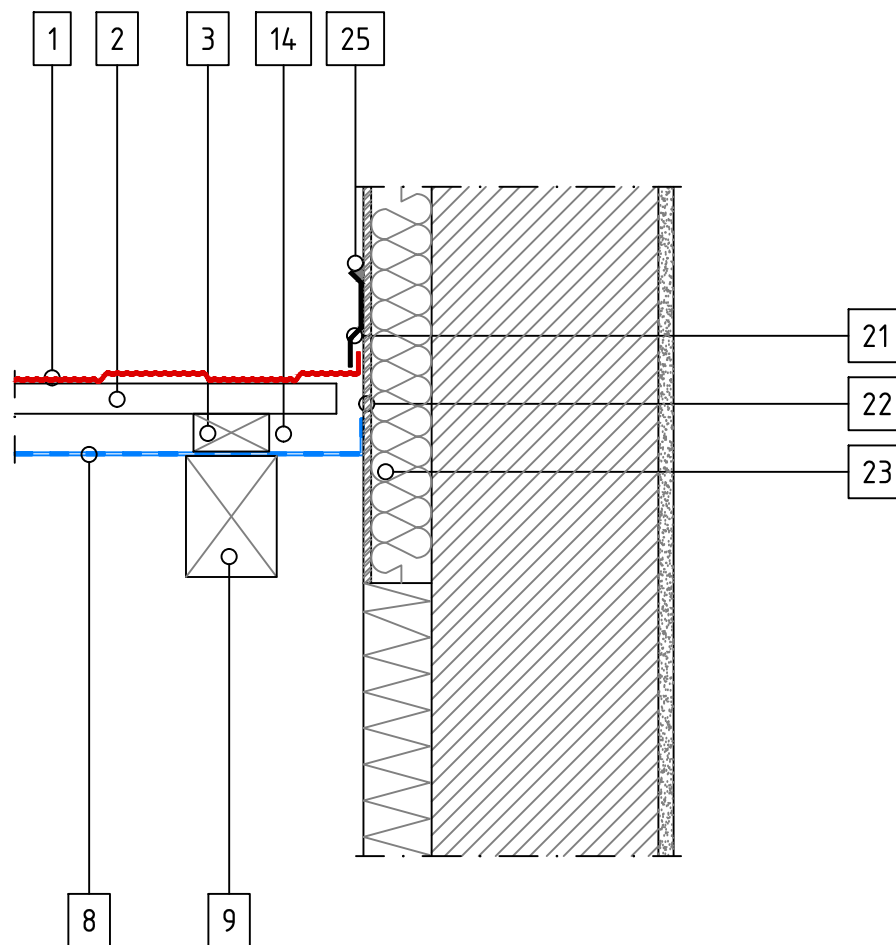

GERARD

SCALE 1:10

- 1 Tile
- 2 Tile Batten
- 3 Ventilation Space Batten
- 9 Rafter
- 27 Chimney Flashing
- 28 Board

SCALE 1:10

- 1 Tile
- 2 Tile Batten
- 3 Ventilation Space Batten
- 8 Underlay
- 9 Rafter
- 27 Chimney Flashing

SENATOR SHINGLE TILE–Top Wall Flashing 1

SCALE 1:10

- 1 Tile
- 2 Tile Batten
- 3 Ventilation Space Batten
- 8 Underlay
- 9 Rafter
- 18 Support Batten
- 19 Top Wall Starter Flashing
- 20 Top Wall Spacer
- 21 Side Flashing
- 22 Render
- 23 Warmth Insulation
- 25 Sealant

SCALE 1:10

- 1 Tile
- 2 Tile Batten
- 3 Ventilation Space Batten
- 6 Spacer
- 8 Underlay
- 9 Rafter
- 18 Thinner Support Batten
- 21 Side Flashing
- 22 Render
- 23 Warmth Insulation
- 25 Sealant

SENATOR SHINGLE TILE – Wall Flashing 1