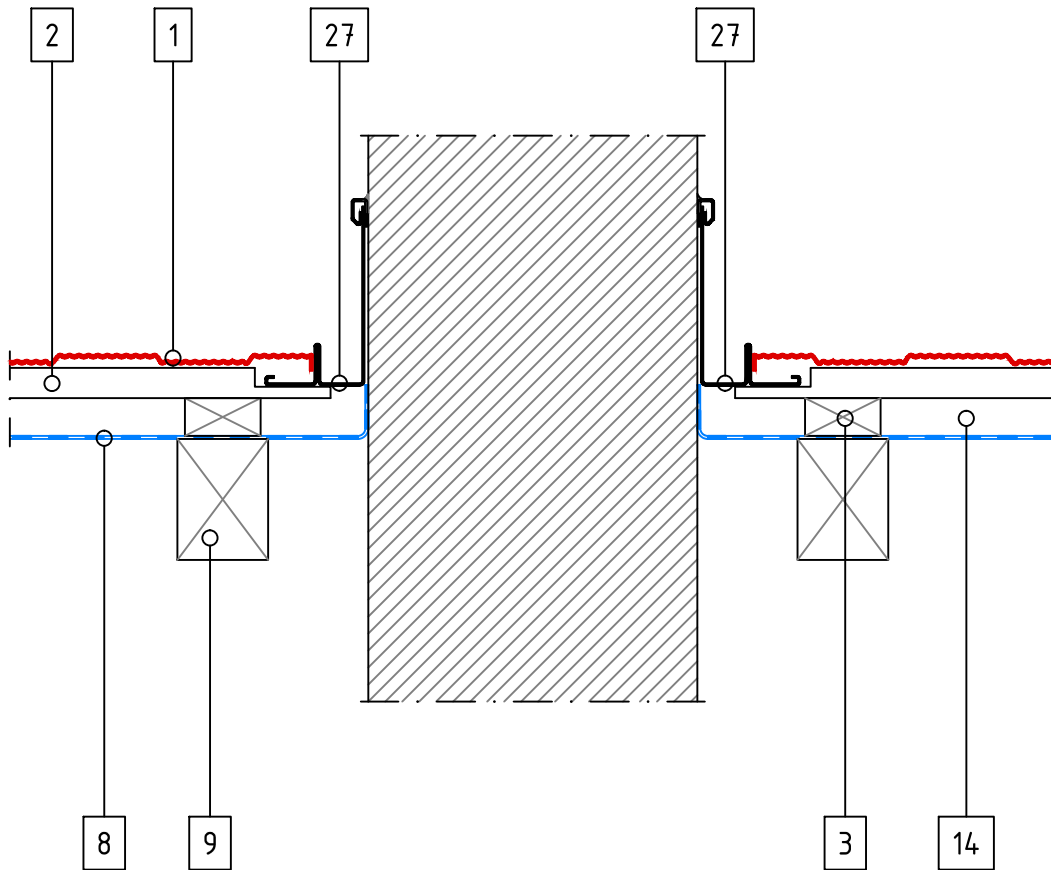

SENATOR SHINGLE TILE – Hip

GERARD

SCALE 1:5

- 1 Tile
- 2 Tile Batten
- 3 Ventilation Space Batten
- 4 Barrel
- 5 Hip Batten
- 6 Spacer
- 7 Hip Bracket
- 8 Underlay
- 9 Rafter
- 14 Ventilation Space

SENATOR SHINGLE TILE-Chimney Flashing L

GERARD

SCALE 1:10

- 1 Tile
- 2 Tile Batten
- 3 Ventilation Space Batten
- 9 Rafter
- 27 Chimney Flashing
- 28 Board

SCALE 1:10

- 1 Tile
- 2 Tile Batten
- 3 Ventilation Space Batten
- 8 Underlay
- 9 Rafter
- 27 Chimney Flashing