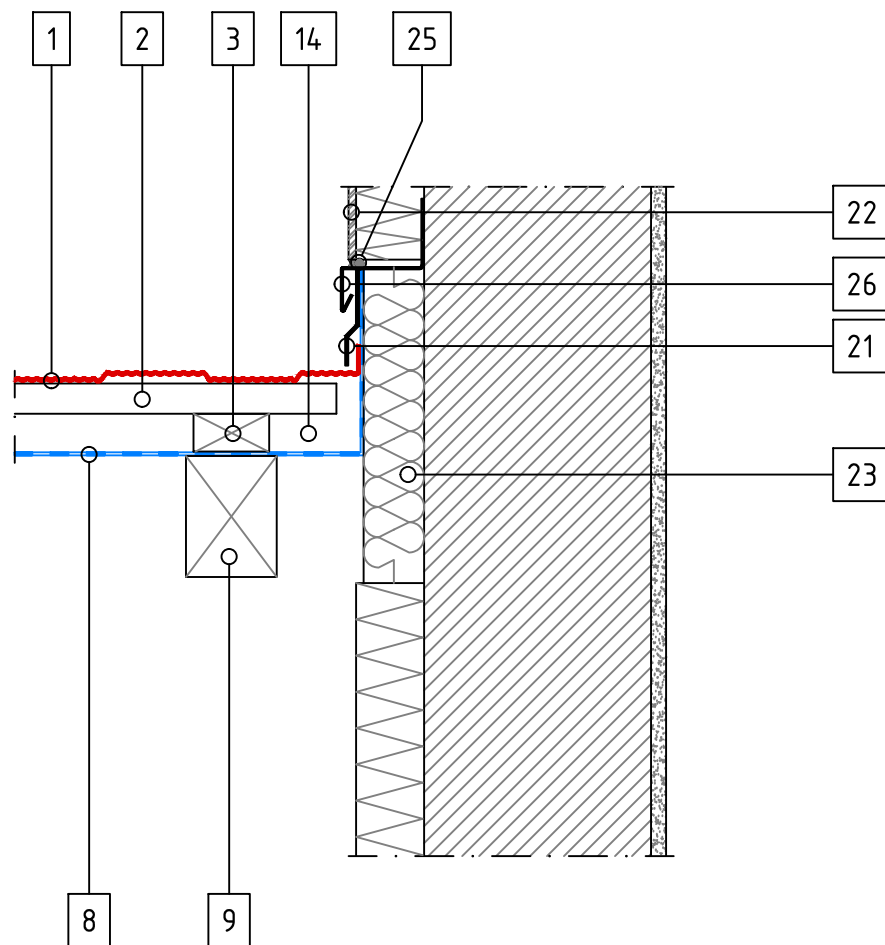

SENATOR SHINGLE TILE–Top Wall Flashing 1

SCALE 1:10

- 1 Tile
- 2 Tile Batten
- 3 Ventilation Space Batten
- 8 Underlay
- 9 Rafter
- 18 Support Batten
- 19 Top Wall Starter Flashing
- 20 Top Wall Spacer
- 21 Side Flashing
- 22 Render
- 23 Warmth Insulation
- 25 Sealant

SCALE 1:10

- 1 Tile
- 2 Tile Batten
- 3 Ventilation Space Batten
- 6 Spacer
- 8 Underlay
- 9 Rafter
- 18 Thinner Support Batten
- 21 Side Flashing
- 22 Render
- 23 Warmth Insulation
- 25 Sealant

SENATOR SHINGLE TILE – Wall Flashing 1

SCALE 1:10

- 1 Tile
- 2 Tile Batten
- 3 Ventilation Space Batten
- 8 Underlay
- 9 Rafter
- 14 Ventilation Space
- 21 Side Flashing
- 22 Render
- 23 Warmth Insulation
- 25 Sealant

SCALE 1:10

- 1 Tile
- 2 Tile Batten
- 3 Ventilation Space Batten
- 8 Underlay
- 9 Rafter
- 14 Ventilation Space
- 21 Side Flashing
- 22 Render
- 23 Warmth Insulation
- 25 Sealant
- 26 Side Wall Starter Flashing