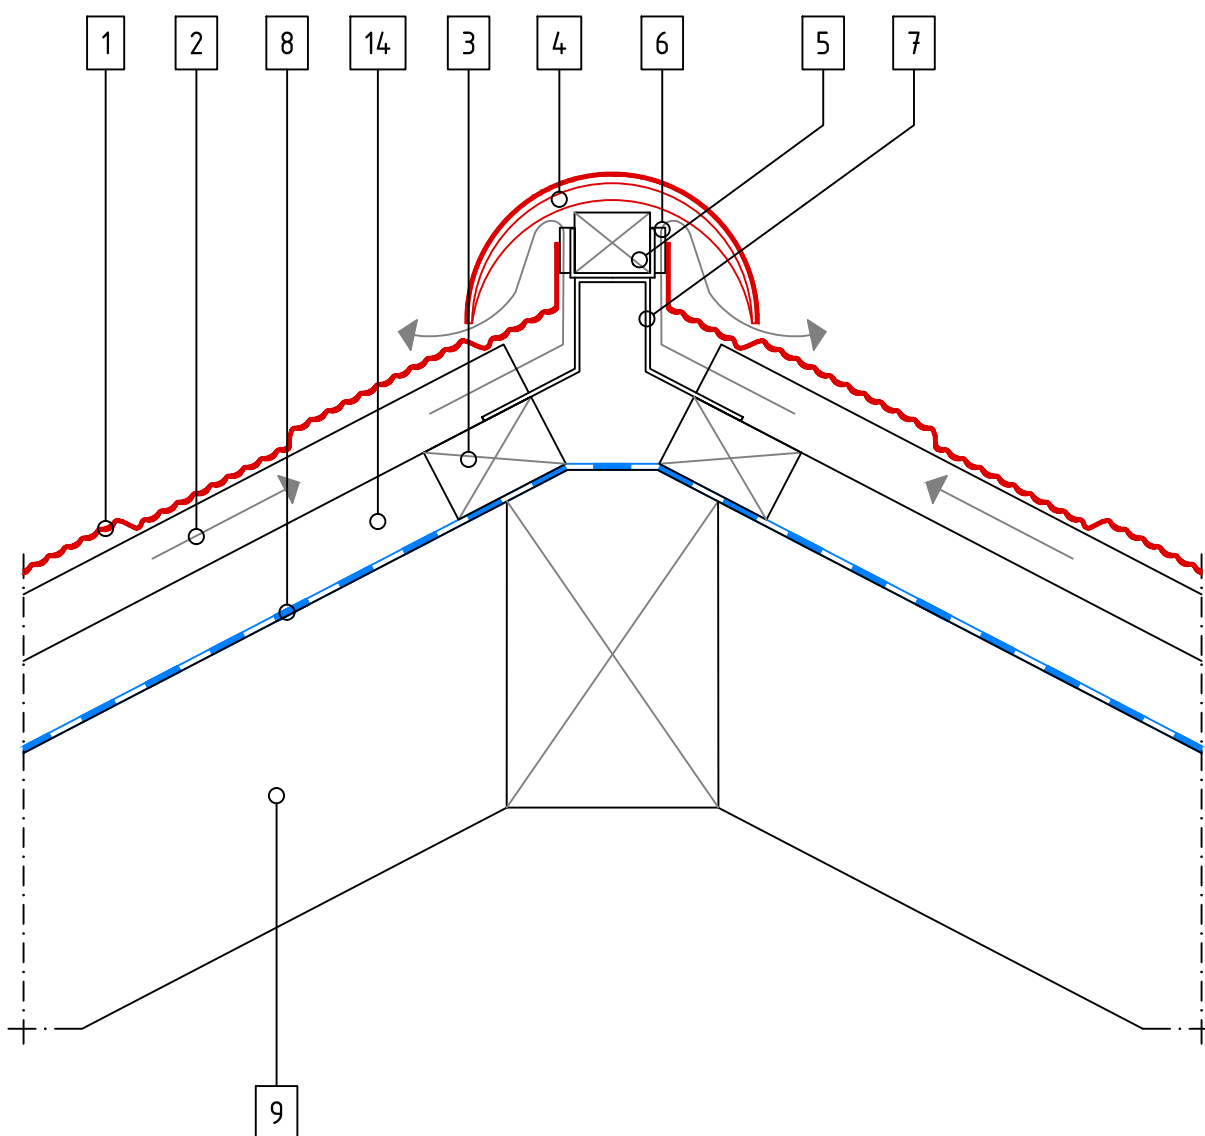

GERARD

SCALE 1:5

- 1 Tile
- 2 Tile Batten
- 3 Ventilation Space Batten
- 4 Batten
- 5 Ridge Batten
- 6 Spacer
- 7 Ridge Bracket
- 8 Underlay
- 9 Rafter
- 18 Thinner Support Batten

SENATOR SHINGLE TILE – Valley 1

GERARD

SCALE 1:5

- 1 Tile
- 2 Tile Batten
- 3 Ventilation Space Batten
- 8 Underlay
- 9 Rafter
- 10 Valley
- 14 Ventilation Space
- 30 Clip

SENATOR SHINGLE TILE – Valley 2

SCALE 1:5

- 1 Tile
- 2 Tile Batten
- 3 Ventilation Space Batten
- 8 Underlay
- 9 Rafter
- 10 Valley
- 14 Ventilation Space
- 30 Clip

SENATOR SHINGLE TILE – Hip

GERARD

SCALE 1:5

- 1 Tile
- 2 Tile Batten
- 3 Ventilation Space Batten
- 4 Barrel
- 5 Hip Batten
- 6 Spacer
- 7 Hip Bracket
- 8 Underlay
- 9 Rafter
- 14 Ventilation Space

SENATOR SHINGLE TILE-Chimney Flashing L