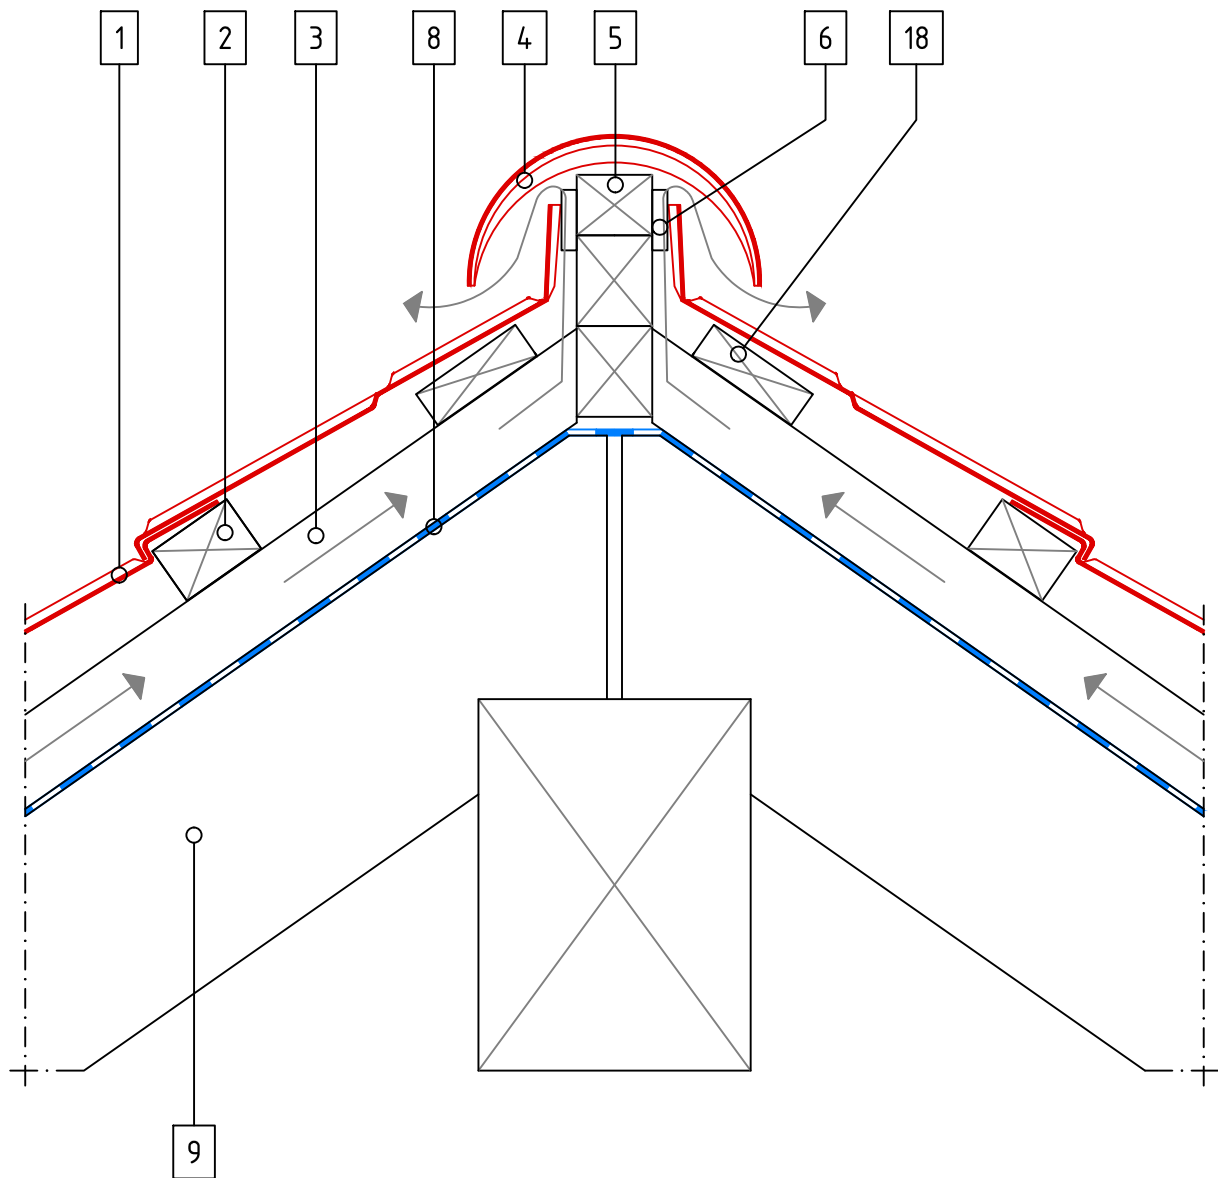

SENATOR SHINGLE TILE – Eaves Flashing

GERARD

SCALE 1:5

- 1 Tile
- 2 Tile Batten
- 3 Ventilation Space Batten
- 8 Underlay
- 9 Rafter
- 11 Eaves Flashing
- 12 Mesh
- 13 Eaves Guard Flashing

SCALE 1:5

- 1 Tile
- 2 Tile Batten
- 3 Ventilation Space Batten
- 8 Underlay
- 9 Rafter
- 14 Ventilation Space
- 15 Box Barge
- 16 Gable Batten
- 17 Barge Board

SENATOR SHINGLE TILE –Basic Principle L

GERARD

SCALE 1:5

- 1 Tile
- 2 Tile Batten
- 3 Ventilation Space Batten
- 8 Underlay
- 9 Rafter

SENATOR SHINGLE TILE –Basic Principle C

- 1 Tile
- 2 Tile Batten
- 3 Ventilation Space Batten
- 8 Underlay
- 9 Rafter
- 14 Ventilation Space

SENATOR SHINGLE TILE – Ridge 1

GERARD

SCALE 1:5

- 1 Tile
- 2 Tile Batten
- 3 Ventilation Space Batten
- 4 Barrel
- 5 Ridge Batten
- 6 Spacer
- 8 Underlay
- 9 Rafter
- 18 Thinner Support Batten

SENATOR SHINGLE TILE – Ridge 2

GERARD

SCALE 1:5

- 1 Tile
- 2 Tile Batten
- 3 Ventilation Space Batten
- 4 Batten
- 5 Ridge Batten
- 6 Spacer
- 7 Ridge Bracket
- 8 Underlay
- 9 Rafter
- 18 Thinner Support Batten

SENATOR SHINGLE TILE – Valley 1