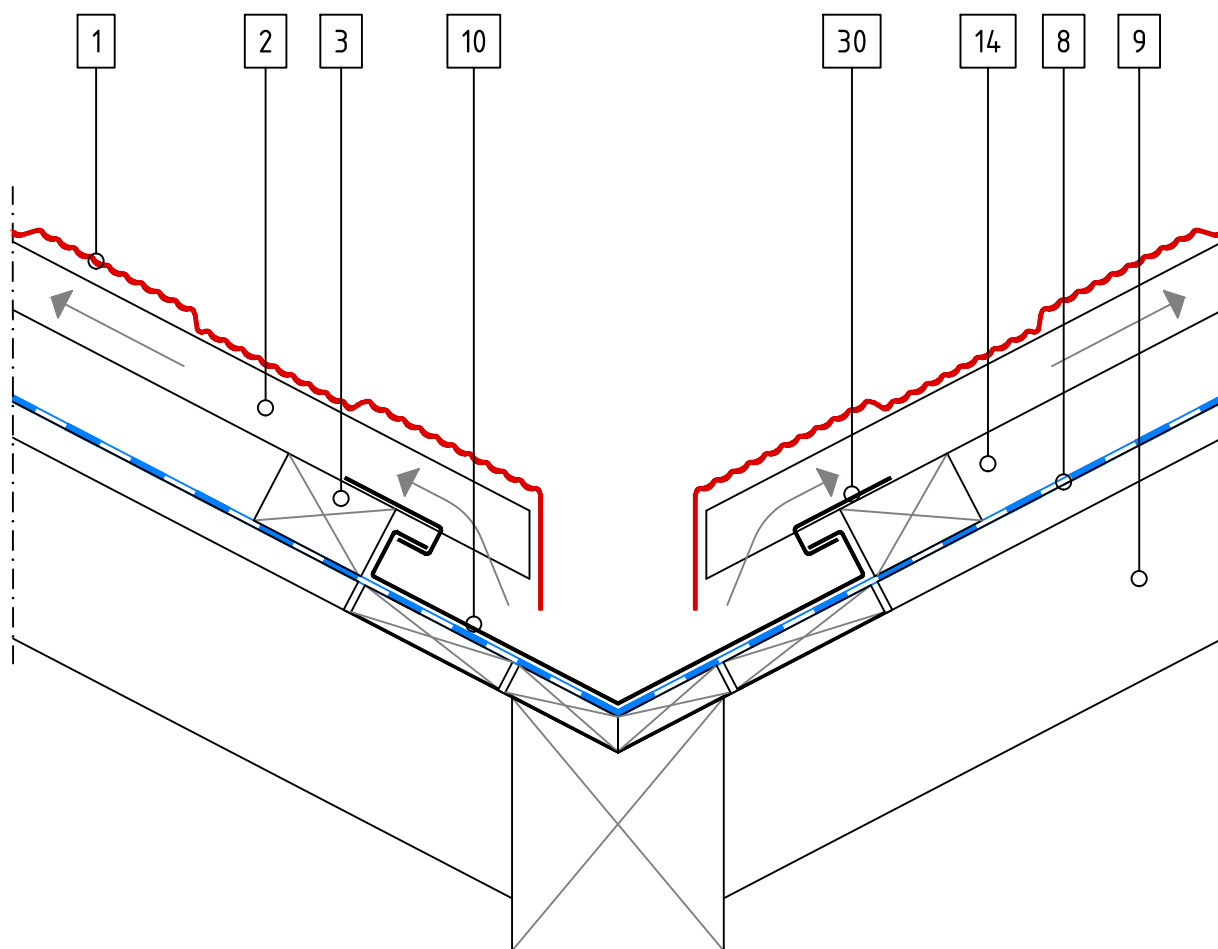

SENATOR SHINGLE TILE – Ridge 1

GERARD

SCALE 1:5

- 1 Tile
- 2 Tile Batten
- 3 Ventilation Space Batten
- 4 Barrel
- 5 Ridge Batten
- 6 Spacer
- 8 Underlay
- 9 Rafter
- 18 Thinner Support Batten

SENATOR SHINGLE TILE – Ridge 2

GERARD

SCALE 1:5

- 1 Tile
- 2 Tile Batten
- 3 Ventilation Space Batten
- 4 Batten
- 5 Ridge Batten
- 6 Spacer
- 7 Ridge Bracket
- 8 Underlay
- 9 Rafter
- 18 Thinner Support Batten

SENATOR SHINGLE TILE – Valley 1

GERARD

SCALE 1:5

- 1 Tile
- 2 Tile Batten
- 3 Ventilation Space Batten
- 8 Underlay
- 9 Rafter
- 10 Valley
- 14 Ventilation Space
- 30 Clip

SENATOR SHINGLE TILE – Valley 2

SCALE 1:5

- 1 Tile
- 2 Tile Batten
- 3 Ventilation Space Batten
- 8 Underlay
- 9 Rafter
- 10 Valley
- 14 Ventilation Space
- 30 Clip