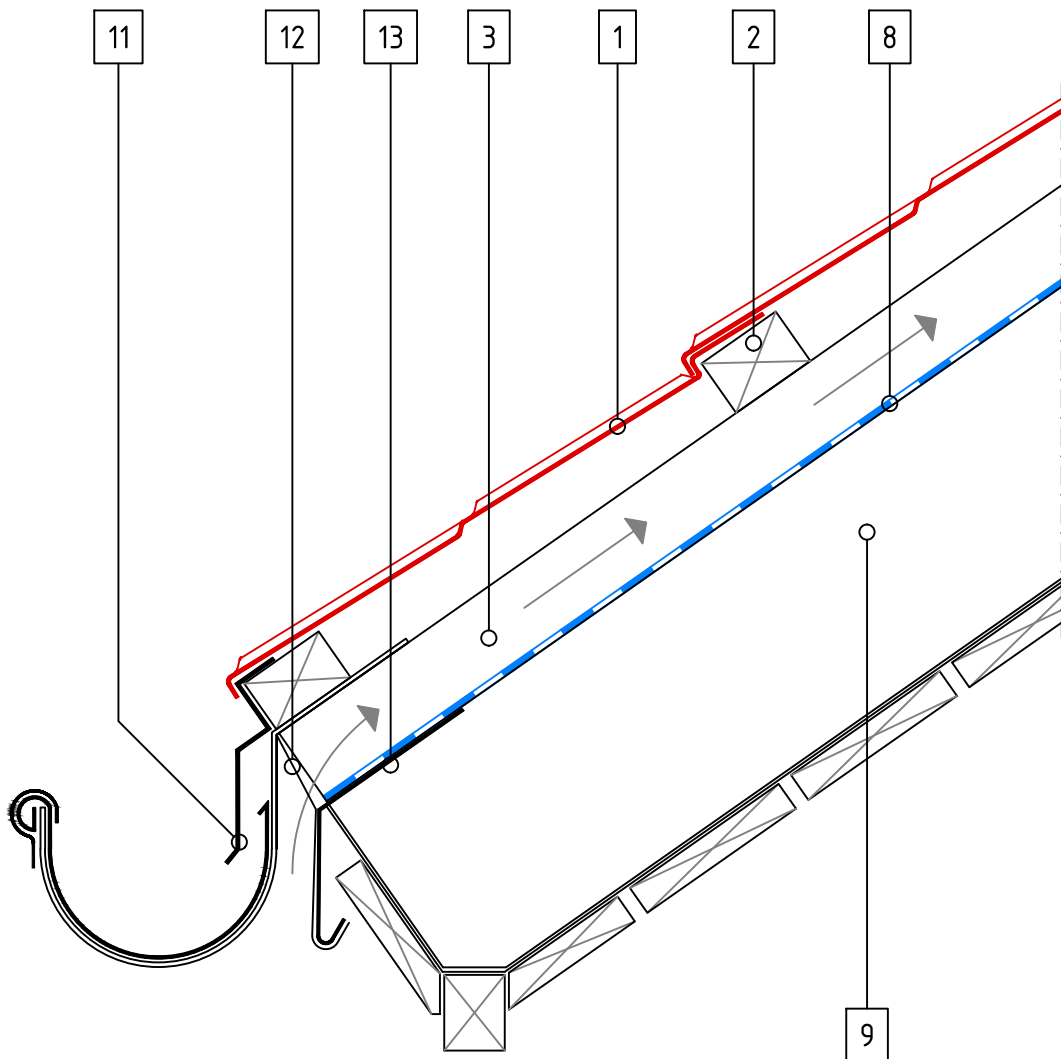

SENATOR SHINGLE TILE – Eaves Flashing

GERARD

SCALE 1:5

- 1 Tile
- 2 Tile Batten
- 3 Ventilation Space Batten
- 8 Underlay
- 9 Rafter
- 11 Eaves Flashing
- 12 Mesh
- 13 Eaves Guard Flashing

SCALE 1:5

- 1 Tile
- 2 Tile Batten
- 3 Ventilation Space Batten
- 8 Underlay
- 9 Rafter
- 14 Ventilation Space
- 15 Box Barge
- 16 Gable Batten
- 17 Barge Board

SENATOR SHINGLE TILE –Basic Principle L

GERARD

SCALE 1:5

- 1 Tile
- 2 Tile Batten
- 3 Ventilation Space Batten
- 8 Underlay
- 9 Rafter

SENATOR SHINGLE TILE –Basic Principle C

- 1 Tile
- 2 Tile Batten
- 3 Ventilation Space Batten
- 8 Underlay
- 9 Rafter
- 14 Ventilation Space

SENATOR SHINGLE TILE – Ridge 1

GERARD

SCALE 1:5

- 1 Tile
- 2 Tile Batten
- 3 Ventilation Space Batten
- 4 Barrel
- 5 Ridge Batten
- 6 Spacer
- 8 Underlay
- 9 Rafter
- 18 Thinner Support Batten

SENATOR SHINGLE TILE – Ridge 2