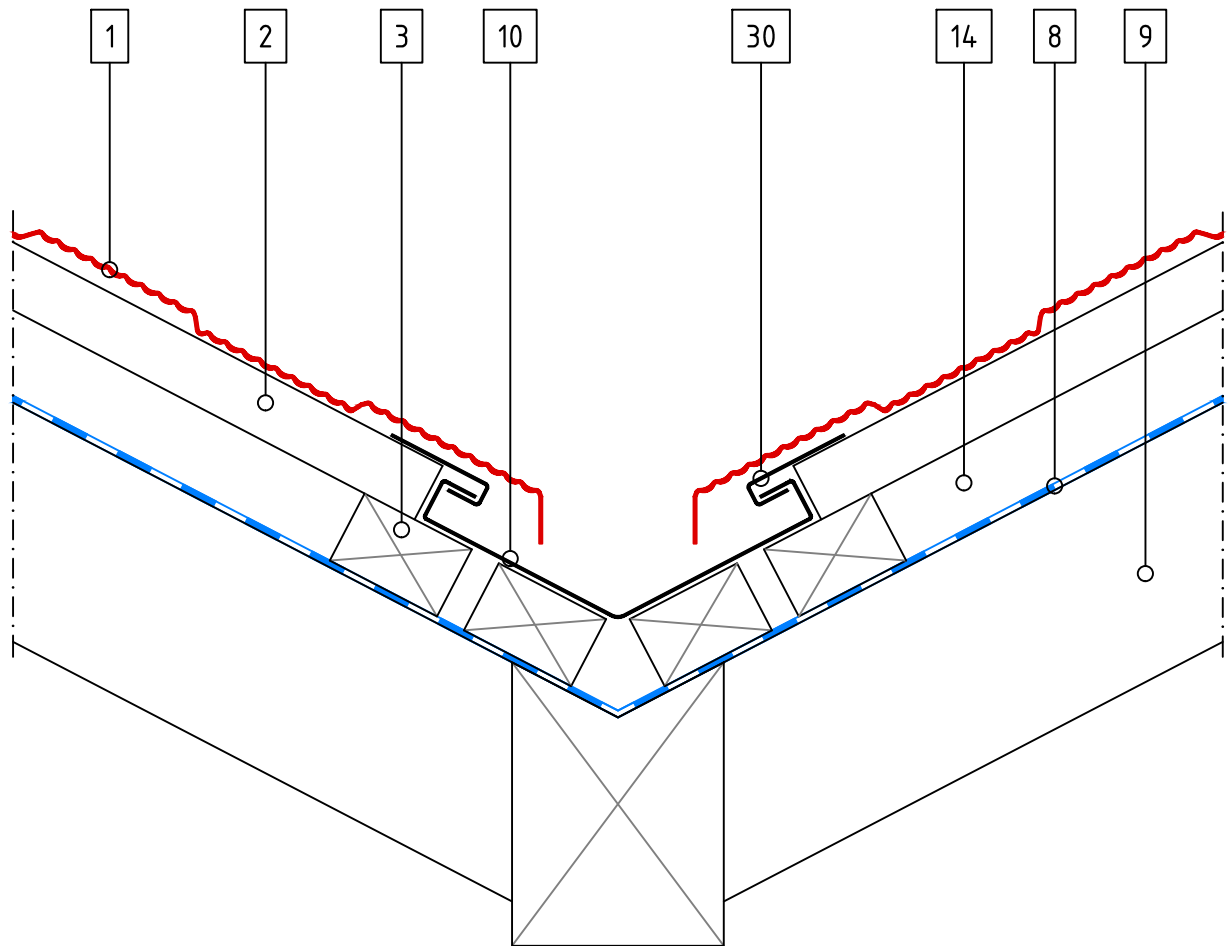

SENATOR SHINGLE TILE –Basic Principle L

GERARD

SCALE 1:5

- 1 Tile
- 2 Tile Batten
- 3 Ventilation Space Batten
- 8 Underlay
- 9 Rafter

SENATOR SHINGLE TILE –Basic Principle C

- 1 Tile
- 2 Tile Batten
- 3 Ventilation Space Batten
- 8 Underlay
- 9 Rafter
- 14 Ventilation Space

SENATOR SHINGLE TILE – Ridge 1

GERARD

SCALE 1:5

- 1 Tile
- 2 Tile Batten
- 3 Ventilation Space Batten
- 4 Barrel
- 5 Ridge Batten
- 6 Spacer
- 8 Underlay
- 9 Rafter
- 18 Thinner Support Batten

SENATOR SHINGLE TILE – Ridge 2

GERARD

SCALE 1:5

- 1 Tile
- 2 Tile Batten
- 3 Ventilation Space Batten
- 4 Batten
- 5 Ridge Batten
- 6 Spacer
- 7 Ridge Bracket
- 8 Underlay
- 9 Rafter
- 18 Thinner Support Batten

SENATOR SHINGLE TILE – Valley 1

GERARD

SCALE 1:5

- 1 Tile
- 2 Tile Batten
- 3 Ventilation Space Batten
- 8 Underlay
- 9 Rafter
- 10 Valley
- 14 Ventilation Space
- 30 Clip

SENATOR SHINGLE TILE – Valley 2

SCALE 1:5

- 1 Tile
- 2 Tile Batten
- 3 Ventilation Space Batten
- 8 Underlay
- 9 Rafter
- 10 Valley
- 14 Ventilation Space
- 30 Clip