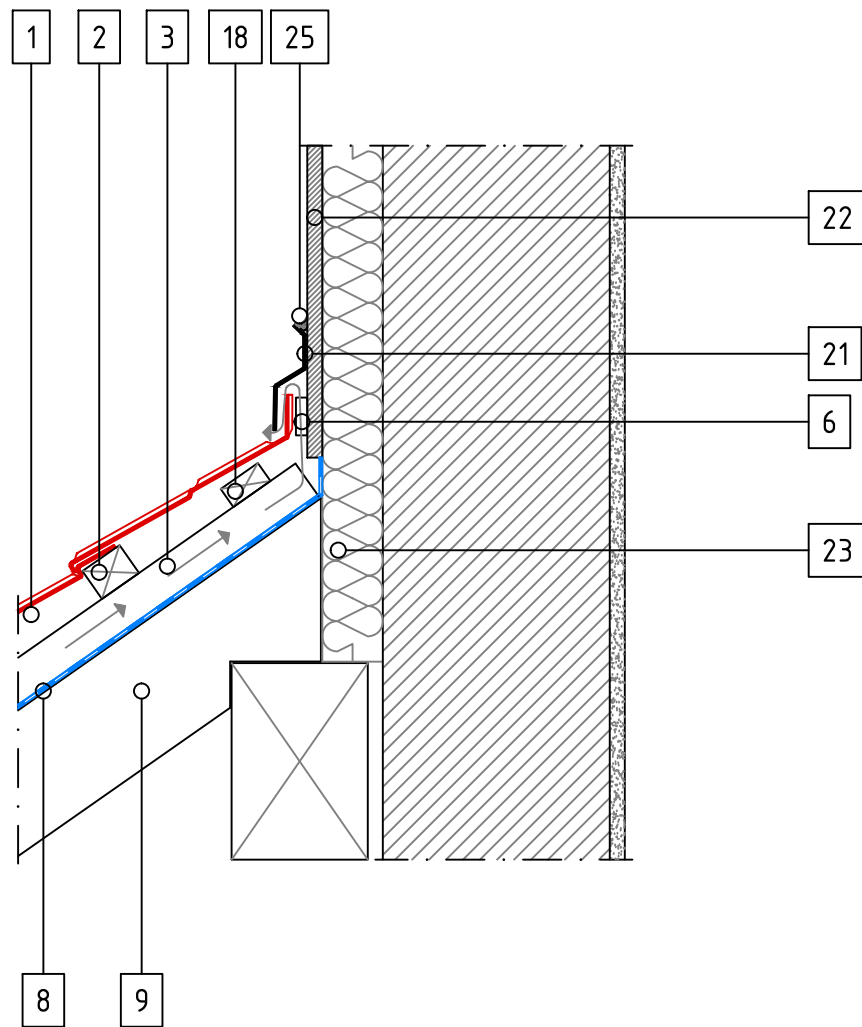

SENATOR SHINGLE TILE – Hip

GERARD

SCALE 1:5

- 1 Tile
- 2 Tile Batten
- 3 Ventilation Space Batten
- 4 Barrel
- 5 Hip Batten
- 6 Spacer
- 7 Hip Bracket
- 8 Underlay
- 9 Rafter
- 14 Ventilation Space

SENATOR SHINGLE TILE-Chimney Flashing L

GERARD

SCALE 1:10

- 1 Tile
- 2 Tile Batten
- 3 Ventilation Space Batten
- 9 Rafter
- 27 Chimney Flashing
- 28 Board

SCALE 1:10

- 1 Tile
- 2 Tile Batten
- 3 Ventilation Space Batten
- 8 Underlay
- 9 Rafter
- 27 Chimney Flashing

SENATOR SHINGLE TILE–Top Wall Flashing 1

SCALE 1:10

- 1 Tile
- 2 Tile Batten
- 3 Ventilation Space Batten
- 8 Underlay
- 9 Rafter
- 18 Support Batten
- 19 Top Wall Starter Flashing
- 20 Top Wall Spacer
- 21 Side Flashing
- 22 Render
- 23 Warmth Insulation
- 25 Sealant