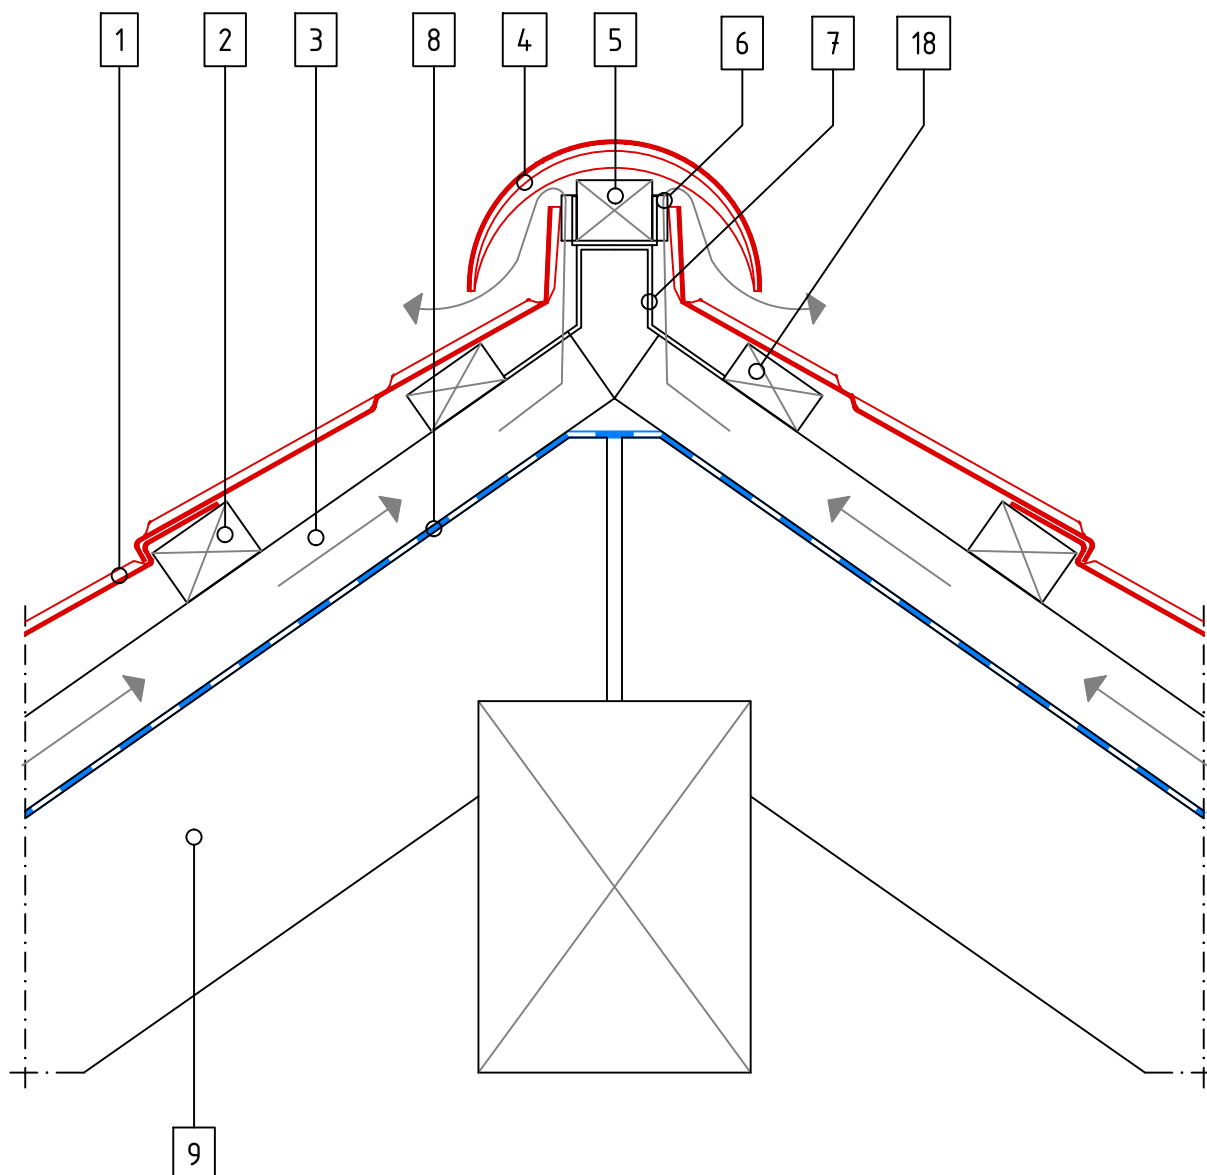

SENATOR SHINGLE TILE –Basic Principle L

GERARD

SCALE 1:5

- 1 Tile
- 2 Tile Batten
- 3 Ventilation Space Batten
- 8 Underlay
- 9 Rafter

SENATOR SHINGLE TILE –Basic Principle C

- 1 Tile
- 2 Tile Batten
- 3 Ventilation Space Batten
- 8 Underlay
- 9 Rafter
- 14 Ventilation Space

SENATOR SHINGLE TILE – Ridge 1

GERARD

SCALE 1:5

- 1 Tile
- 2 Tile Batten
- 3 Ventilation Space Batten
- 4 Barrel
- 5 Ridge Batten
- 6 Spacer
- 8 Underlay
- 9 Rafter
- 18 Thinner Support Batten

SENATOR SHINGLE TILE – Ridge 2

GERARD

SCALE 1:5

- 1 Tile
- 2 Tile Batten
- 3 Ventilation Space Batten
- 4 Batten
- 5 Ridge Batten
- 6 Spacer
- 7 Ridge Bracket
- 8 Underlay
- 9 Rafter
- 18 Thinner Support Batten

SENATOR SHINGLE TILE – Valley 1

GERARD

SCALE 1:5

- 1 Tile
- 2 Tile Batten
- 3 Ventilation Space Batten
- 8 Underlay
- 9 Rafter
- 10 Valley
- 14 Ventilation Space
- 30 Clip

SENATOR SHINGLE TILE – Valley 2

SCALE 1:5

- 1 Tile
- 2 Tile Batten
- 3 Ventilation Space Batten
- 8 Underlay
- 9 Rafter
- 10 Valley
- 14 Ventilation Space
- 30 Clip