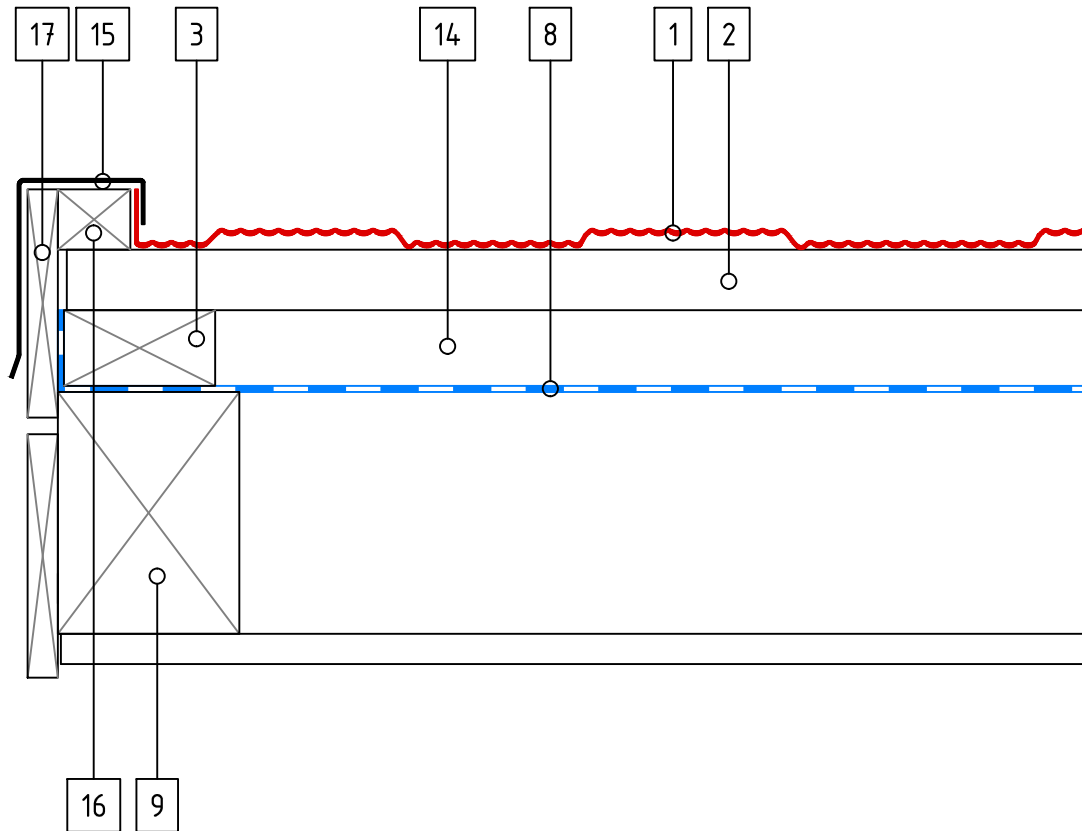

SENATOR SHINGLE TILE – Eaves Flashing

GERARD

SCALE 1:5

- 1 Tile
- 2 Tile Batten
- 3 Ventilation Space Batten
- 8 Underlay
- 9 Rafter
- 11 Eaves Flashing
- 12 Mesh
- 13 Eaves Guard Flashing

SCALE 1:5

- 1 Tile
- 2 Tile Batten
- 3 Ventilation Space Batten
- 8 Underlay
- 9 Rafter
- 14 Ventilation Space
- 15 Box Barge
- 16 Gable Batten
- 17 Barge Board

SENATOR SHINGLE TILE –Basic Principle L

GERARD

SCALE 1:5

- 1 Tile
- 2 Tile Batten
- 3 Ventilation Space Batten
- 8 Underlay
- 9 Rafter

SENATOR SHINGLE TILE –Basic Principle C

- 1 Tile
- 2 Tile Batten
- 3 Ventilation Space Batten
- 8 Underlay
- 9 Rafter
- 14 Ventilation Space

SENATOR SHINGLE TILE – Ridge 1

GERARD

SCALE 1:5

- 1 Tile
- 2 Tile Batten
- 3 Ventilation Space Batten
- 4 Barrel
- 5 Ridge Batten
- 6 Spacer
- 8 Underlay
- 9 Rafter
- 18 Thinner Support Batten

SENATOR SHINGLE TILE – Ridge 2