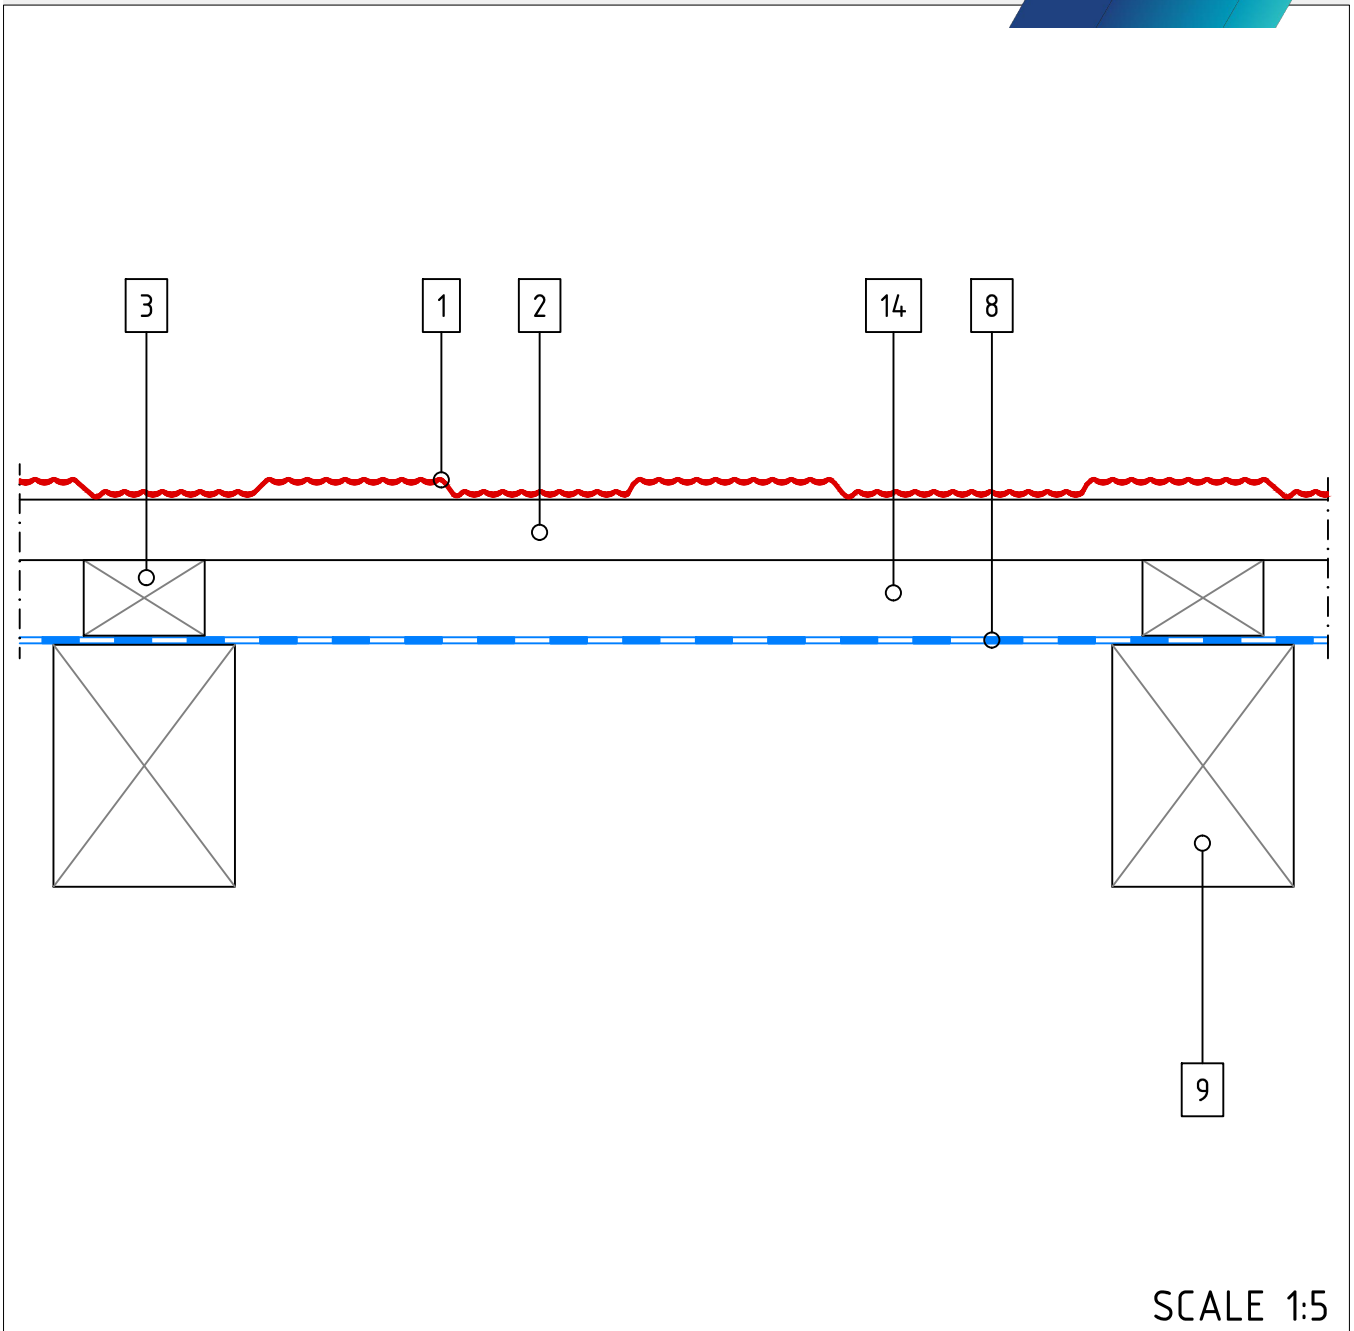

SENATOR SHINGLE TILE – Eaves Flashing

GERARD

SCALE 1:5

- 1 Tile
- 2 Tile Batten
- 3 Ventilation Space Batten
- 8 Underlay
- 9 Rafter
- 11 Eaves Flashing
- 12 Mesh
- 13 Eaves Guard Flashing

SCALE 1:5

- 1 Tile
- 2 Tile Batten
- 3 Ventilation Space Batten
- 8 Underlay
- 9 Rafter
- 14 Ventilation Space
- 15 Box Barge
- 16 Gable Batten
- 17 Barge Board

SENATOR SHINGLE TILE –Basic Principle L

GERARD

SCALE 1:5

- 1 Tile
- 2 Tile Batten
- 3 Ventilation Space Batten
- 8 Underlay
- 9 Rafter

SENATOR SHINGLE TILE –Basic Principle C

- 1 Tile
- 2 Tile Batten
- 3 Ventilation Space Batten
- 8 Underlay
- 9 Rafter
- 14 Ventilation Space

SENATOR SHINGLE TILE – Ridge 1

GERARD

SCALE 1:5

- 1 Tile
- 2 Tile Batten
- 3 Ventilation Space Batten
- 4 Barrel
- 5 Ridge Batten
- 6 Spacer
- 8 Underlay
- 9 Rafter
- 18 Thinner Support Batten

SENATOR SHINGLE TILE – Ridge 2

GERARD

SCALE 1:5

- 1 Tile
- 2 Tile Batten
- 3 Ventilation Space Batten
- 4 Batten
- 5 Ridge Batten
- 6 Spacer
- 7 Ridge Bracket
- 8 Underlay
- 9 Rafter
- 18 Thinner Support Batten

SENATOR SHINGLE TILE – Valley 1