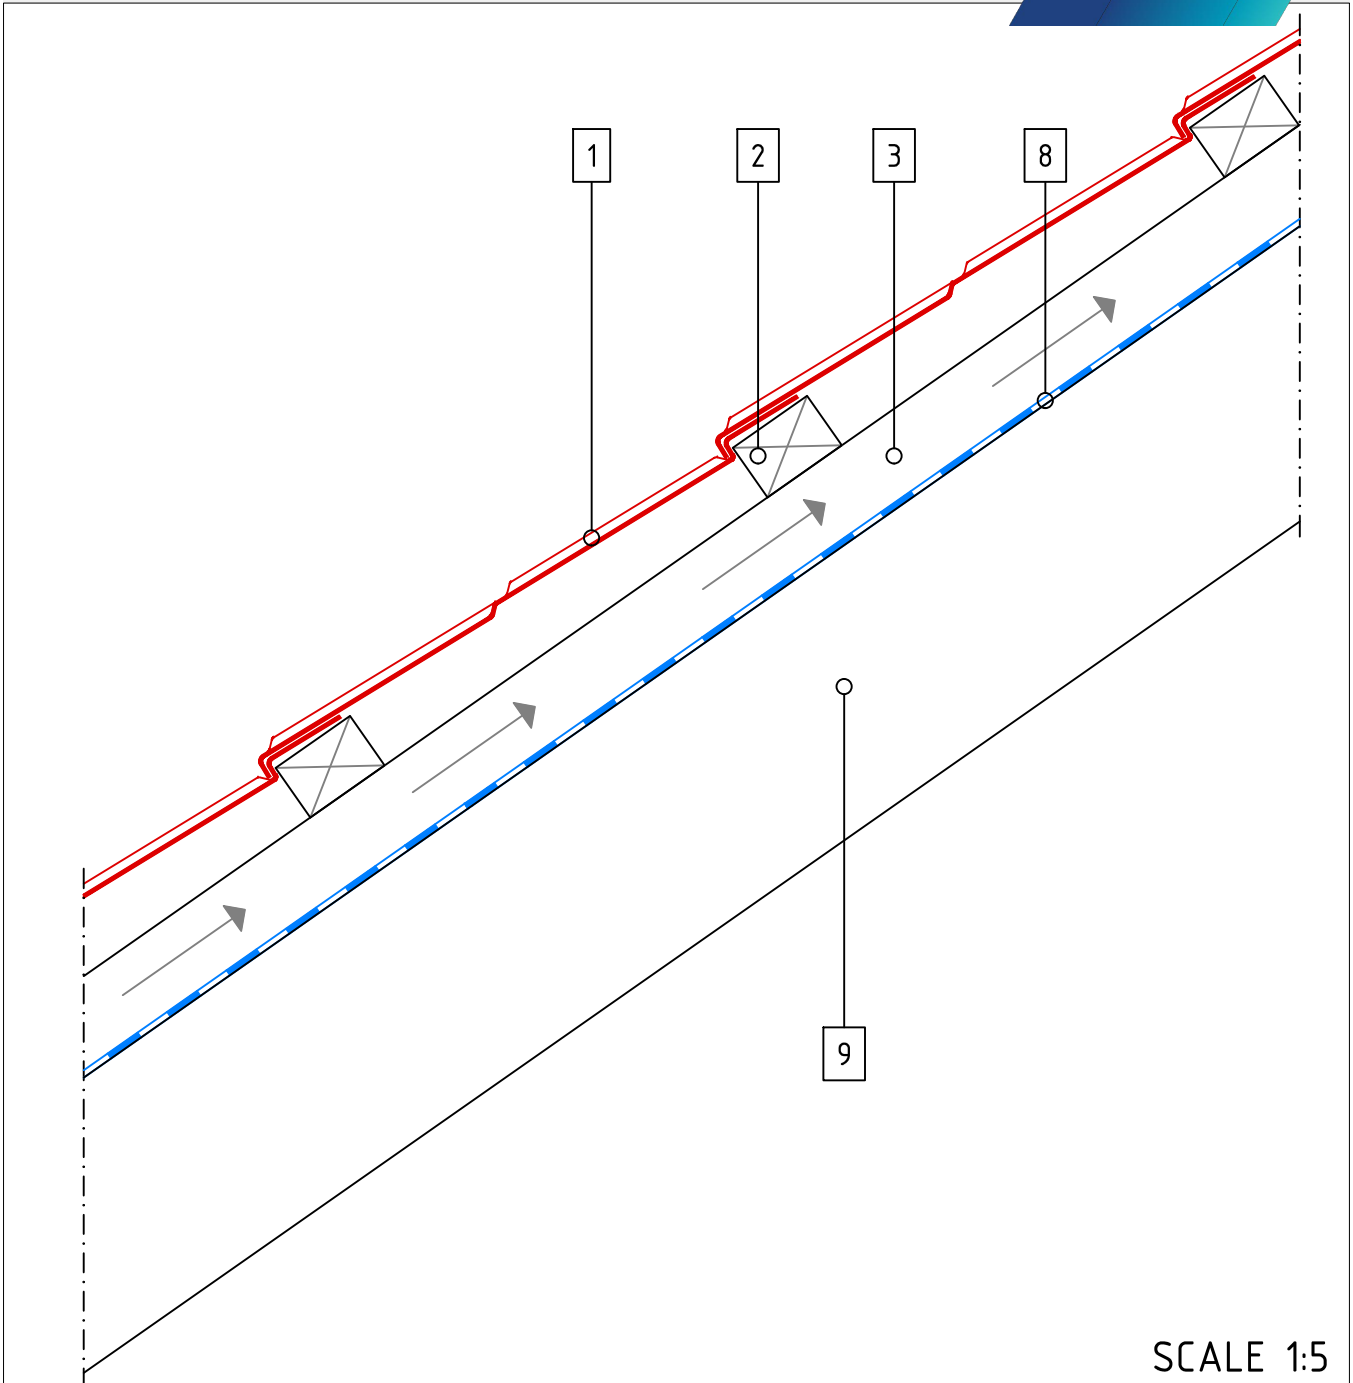

SENATOR SHINGLE TILE – Eaves Flashing

GERARD

SCALE 1:5

- 1 Tile
- 2 Tile Batten
- 3 Ventilation Space Batten
- 8 Underlay
- 9 Rafter
- 11 Eaves Flashing
- 12 Mesh
- 13 Eaves Guard Flashing

SCALE 1:5

- 1 Tile
- 2 Tile Batten
- 3 Ventilation Space Batten
- 8 Underlay
- 9 Rafter
- 14 Ventilation Space
- 15 Box Barge
- 16 Gable Batten
- 17 Barge Board

SENATOR SHINGLE TILE –Basic Principle L

GERARD

SCALE 1:5

- 1 Tile
- 2 Tile Batten
- 3 Ventilation Space Batten
- 8 Underlay
- 9 Rafter

SENATOR SHINGLE TILE –Basic Principle C

- 1 Tile
- 2 Tile Batten
- 3 Ventilation Space Batten
- 8 Underlay
- 9 Rafter
- 14 Ventilation Space

SENATOR SHINGLE TILE – Ridge 1

GERARD

SCALE 1:5

- 1 Tile
- 2 Tile Batten
- 3 Ventilation Space Batten
- 4 Barrel
- 5 Ridge Batten
- 6 Spacer
- 8 Underlay
- 9 Rafter
- 18 Thinner Support Batten

SENATOR SHINGLE TILE – Ridge 2