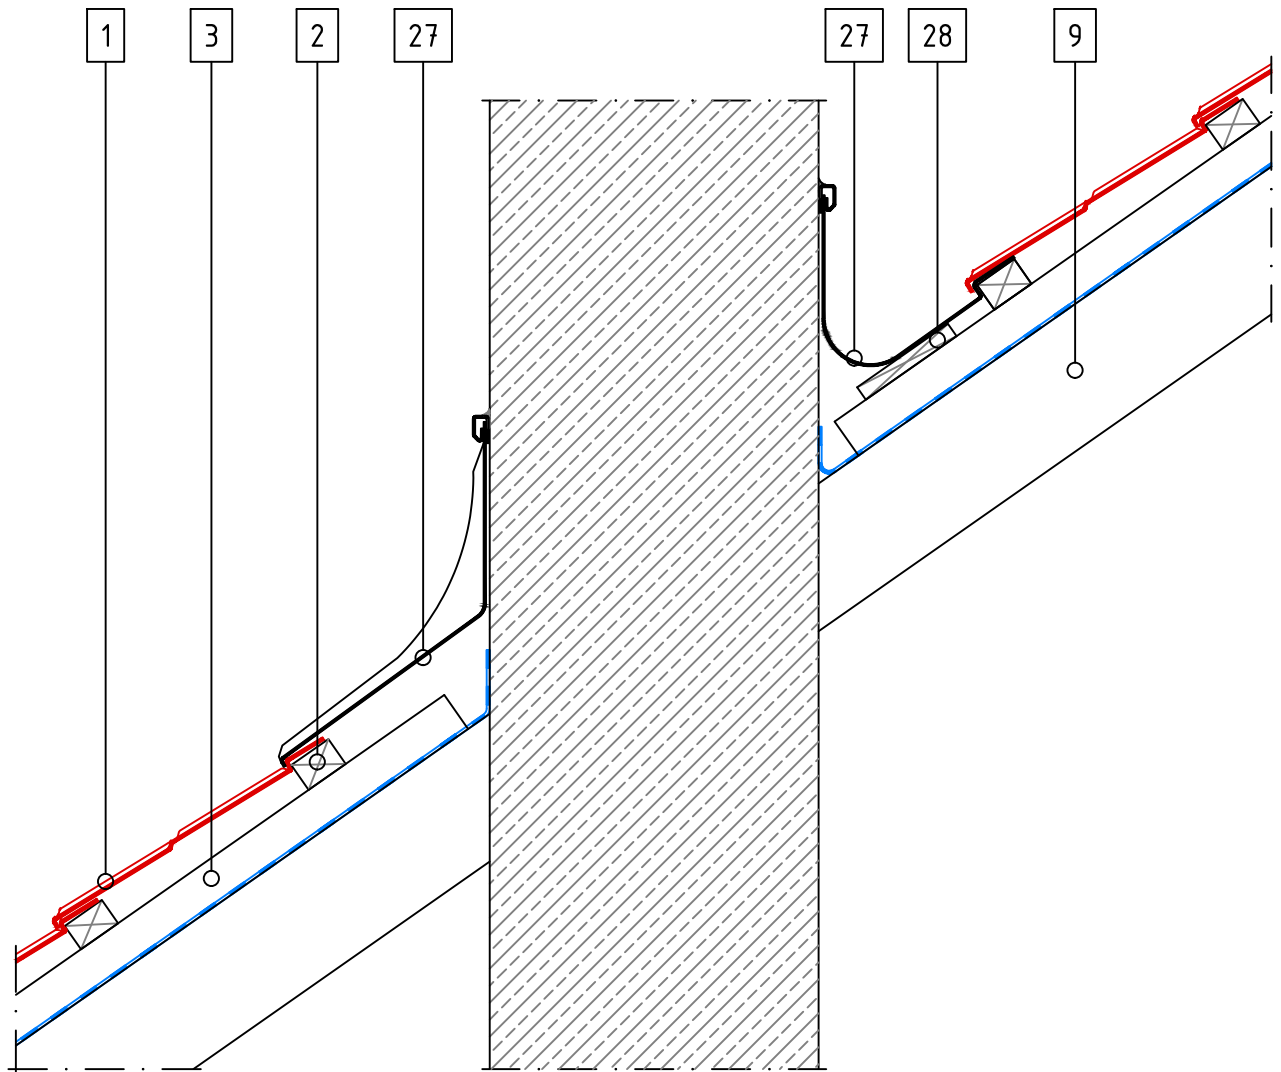

SENATOR SHINGLE TILE-Chimney Flashing L

GERARD

SCALE 1:10

- 1 Tile
- 2 Tile Batten
- 3 Ventilation Space Batten
- 9 Rafter
- 27 Chimney Flashing
- 28 Board