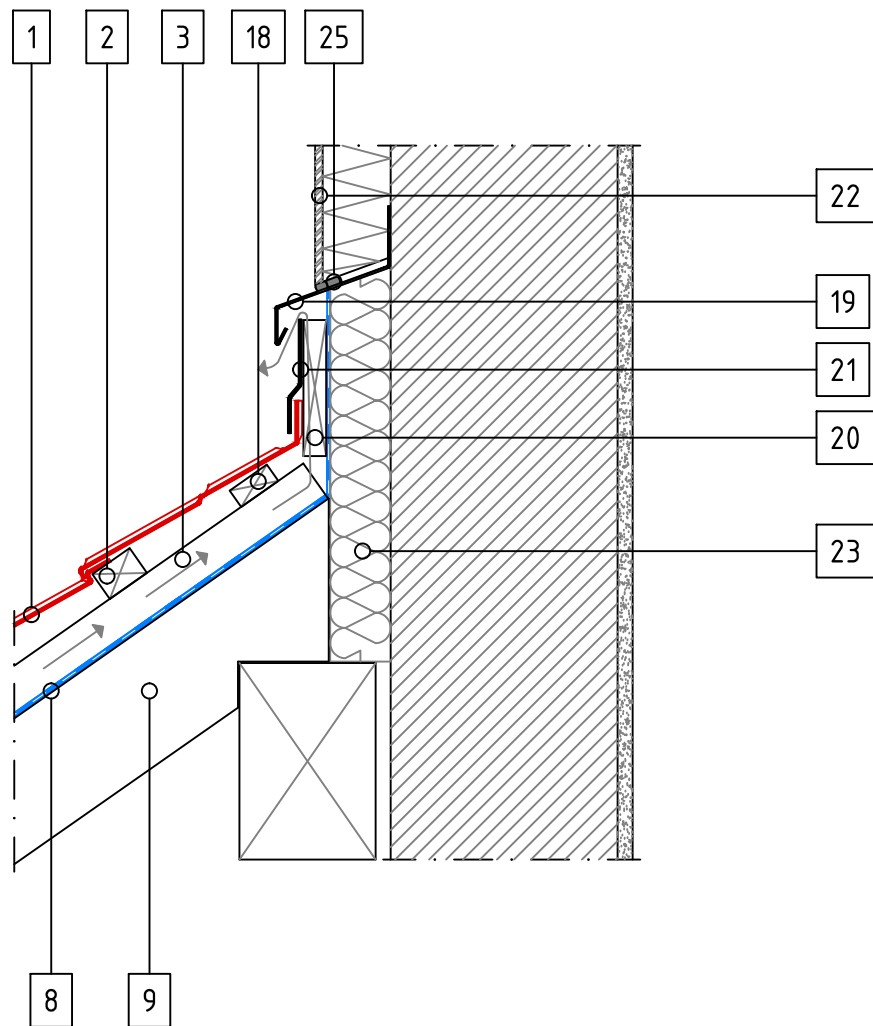

SENATOR SHINGLE TILE – Hip

GERARD

SCALE 1:5

- 1 Tile
- 2 Tile Batten
- 3 Ventilation Space Batten
- 4 Barrel
- 5 Hip Batten
- 6 Spacer
- 7 Hip Bracket
- 8 Underlay
- 9 Rafter
- 14 Ventilation Space

SENATOR SHINGLE TILE-Chimney Flashing L

GERARD

SCALE 1:10

- 1 Tile
- 2 Tile Batten
- 3 Ventilation Space Batten
- 9 Rafter
- 27 Chimney Flashing
- 28 Board

SCALE 1:10

- 1 Tile
- 2 Tile Batten
- 3 Ventilation Space Batten
- 8 Underlay
- 9 Rafter
- 27 Chimney Flashing

SENATOR SHINGLE TILE–Top Wall Flashing 1

SCALE 1:10

- 1 Tile
- 2 Tile Batten
- 3 Ventilation Space Batten
- 8 Underlay
- 9 Rafter
- 18 Support Batten
- 19 Top Wall Starter Flashing
- 20 Top Wall Spacer
- 21 Side Flashing
- 22 Render
- 23 Warmth Insulation
- 25 Sealant