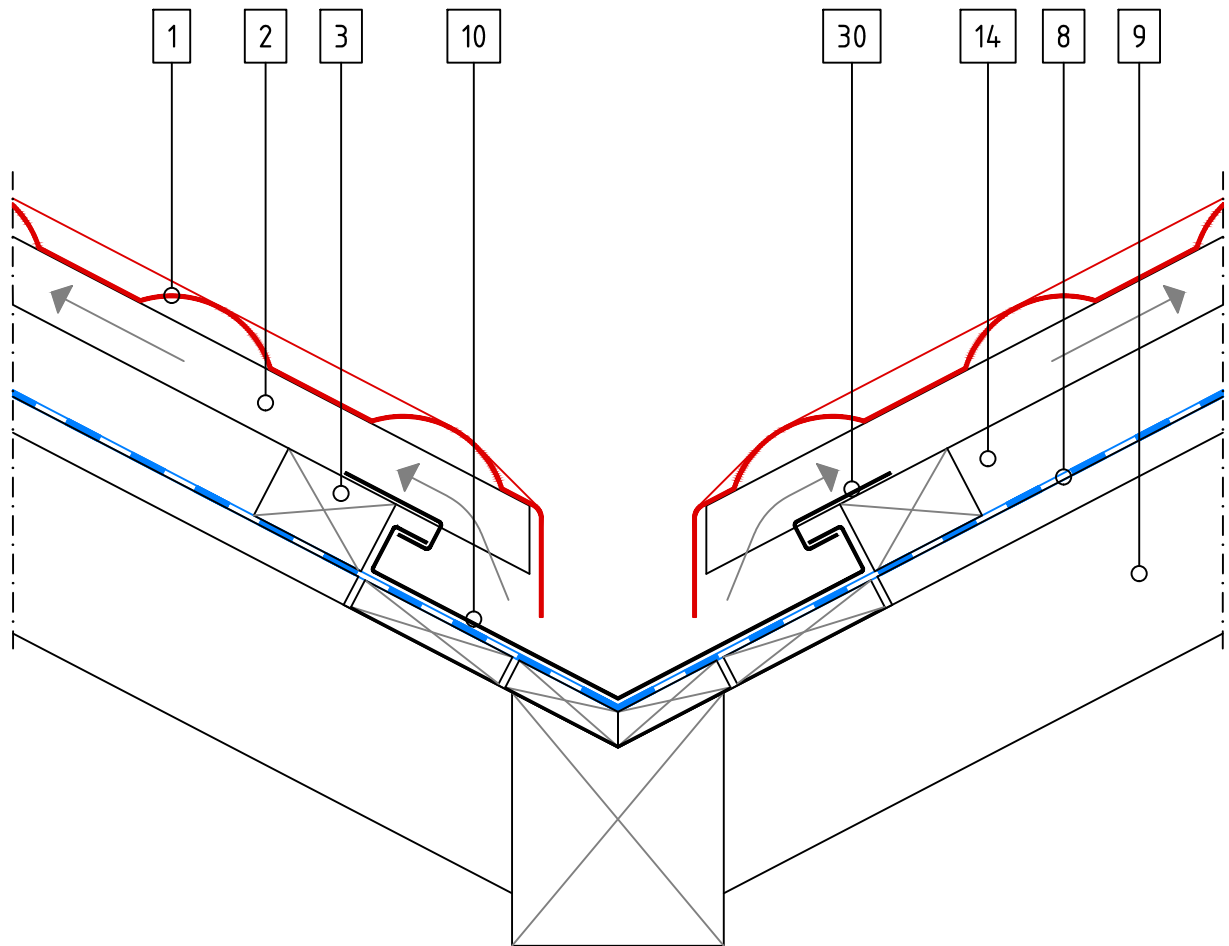

MILANO TILE – Eaves Flashing

GERARD

SCALE 1:5

- 1 Tile
- 2 Tile Batten
- 3 Ventilation Space Batten
- 8 Underlay
- 9 Rafter
- 11 Eaves Flashing
- 12 Mesh
- 13 Eaves Guard Flashing

SCALE 1:5

- 1 Tile
- 2 Tile Batten
- 3 Ventilation Space Batten
- 8 Underlay
- 9 Rafter
- 14 Ventilation Space
- 15 Box Barge
- 16 Gable Batten
- 17 Barge Board

MILANO TILE – Basic Principle L

GERARD

SCALE 1:5

- 1 Tile
- 2 Tile Batten
- 3 Ventilation Space Batten
- 8 Underlay
- 9 Rafter

- 1 Tile
- 2 Tile Batten
- 3 Ventilation Space Batten
- 8 Underlay
- 9 Rafter
- 14 Ventilation Space

SCALE 1:5

- 1 Tile
- 2 Tile Batten
- 3 Ventilation Space Batten
- 4 Batten
- 5 Ridge Batten
- 6 Spacer
- 7 Ridge Bracket
- 8 Underlay
- 9 Rafter
- 18 Thinner Support Batten
- 29 Milano Ridge Wall Flashing