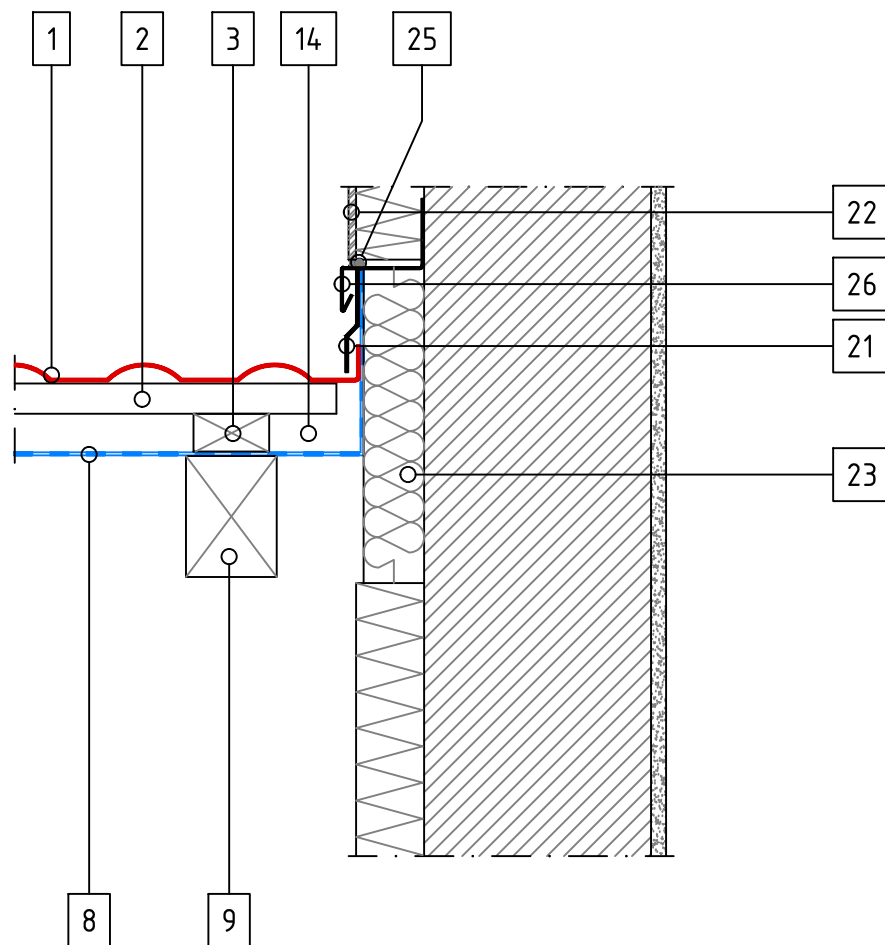

SCALE 1:10

- 1 Tile
- 2 Tile Batten
- 3 Ventilation Space Batten
- 8 Underlay
- 9 Rafter
- 18 Support Batten
- 19 Top Wall Starter Flashing
- 20 Top Wall Spacer
- 21 Side Flashing
- 22 Render
- 23 Warmth Insulation
- 25 Sealant
- 29 Milano Ridge Wall Flashing

SCALE 1:10

- 1 Tile
- 2 Tile Batten
- 3 Ventilation Space Batten
- 6 Spacer
- 8 Underlay
- 9 Rafter
- 18 Support Batten
- 21 Side Flashing
- 22 Render
- 23 Warmth Insulation
- 25 Sealant
- 29 Milano Ridge Wall Flashing

MILANO TILE – Wall Flashing 1

SCALE 1:10

- 1 Tile
- 2 Tile Batten
- 3 Ventilation Space Batten
- 8 Underlay
- 9 Rafter
- 14 Ventilation Space
- 21 Side Flashing
- 22 Render
- 23 Warmth Insulation
- 25 Sealant