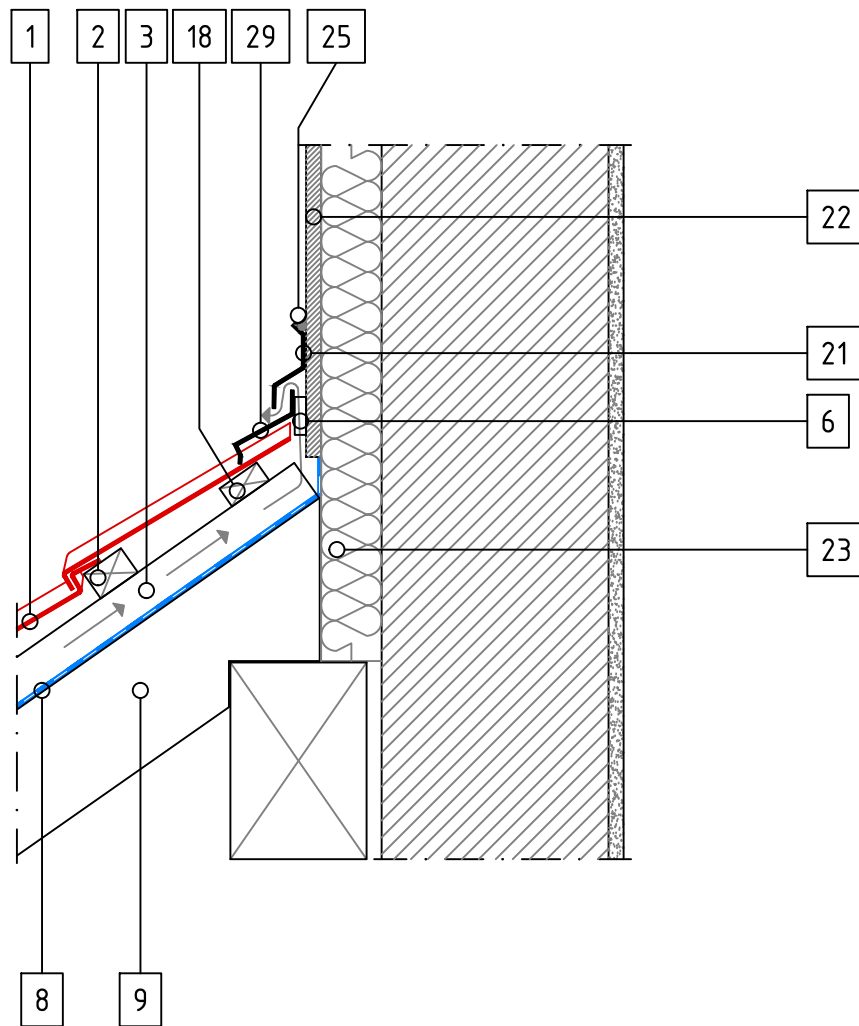

SCALE 1:5

- 1 Tile
- 2 Tile Batten
- 3 Ventilation Space Batten
- 4 Barrel
- 5 Hip Batten
- 6 Spacer
- 7 Hip Bracket
- 8 Underlay
- 9 Rafter
- 14 Ventilation Space

MILANO TILE – Chimney Flashing L

GERARD

SCALE 1:10

- 1 Tile
- 2 Tile Batten
- 3 Ventilation Space Batten
- 9 Rafter
- 27 Chimney Flashing
- 28 Board

SCALE 1:10

- 1 Tile
- 2 Tile Batten
- 3 Ventilation Space Batten
- 8 Underlay
- 9 Rafter
- 14 Ventilation Space
- 27 Chimney Flashing

SCALE 1:10

- 1 Tile
- 2 Tile Batten
- 3 Ventilation Space Batten
- 8 Underlay
- 9 Rafter
- 18 Support Batten
- 19 Top Wall Starter Flashing
- 20 Top Wall Spacer
- 21 Side Flashing
- 22 Render
- 23 Warmth Insulation
- 25 Sealant
- 29 Milano Ridge Wall Flashing