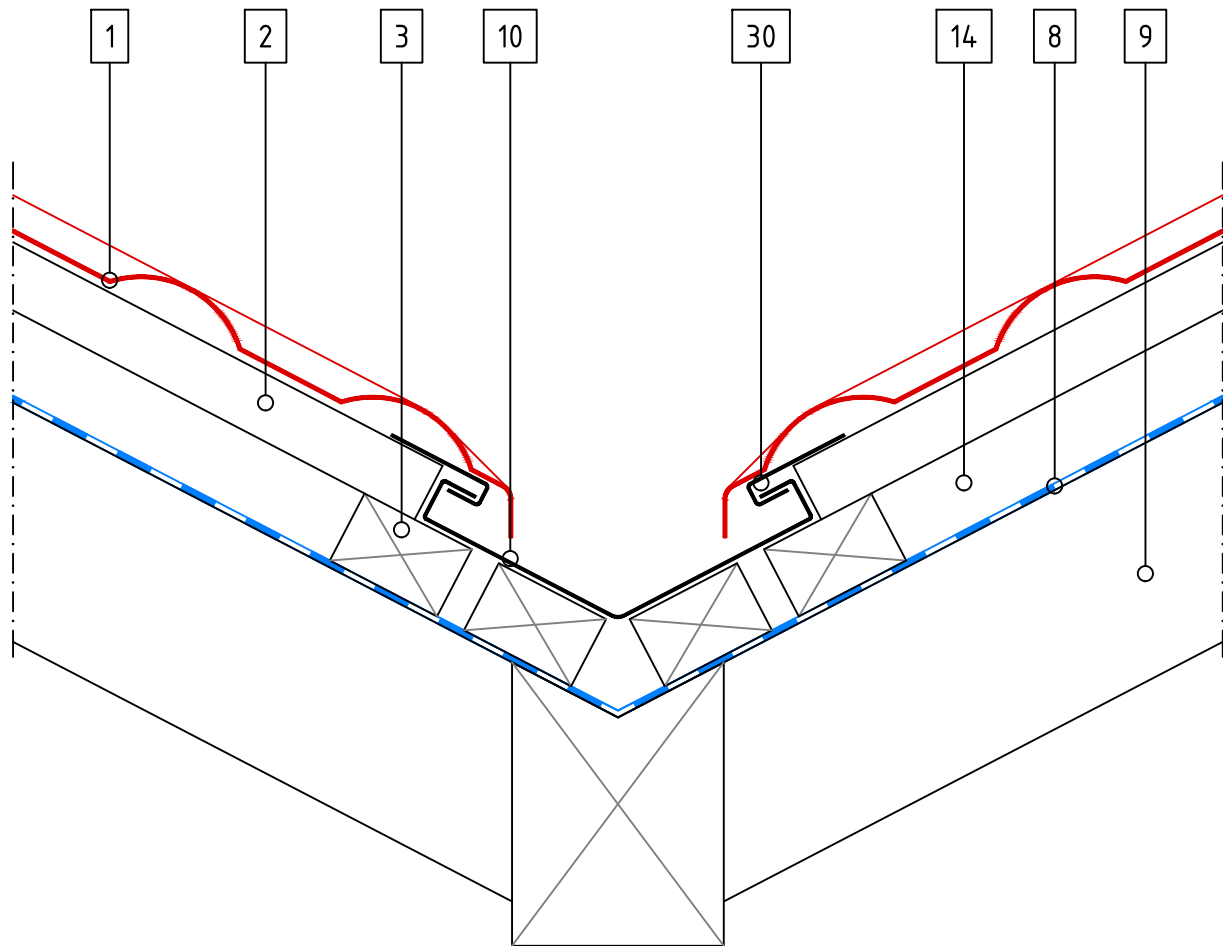

SCALE 1:5

- 1 Tile
- 2 Tile Batten
- 3 Ventilation Space Batten
- 8 Underlay
- 9 Rafter
- 10 Valley
- 14 Ventilation Space
- 30 Clip