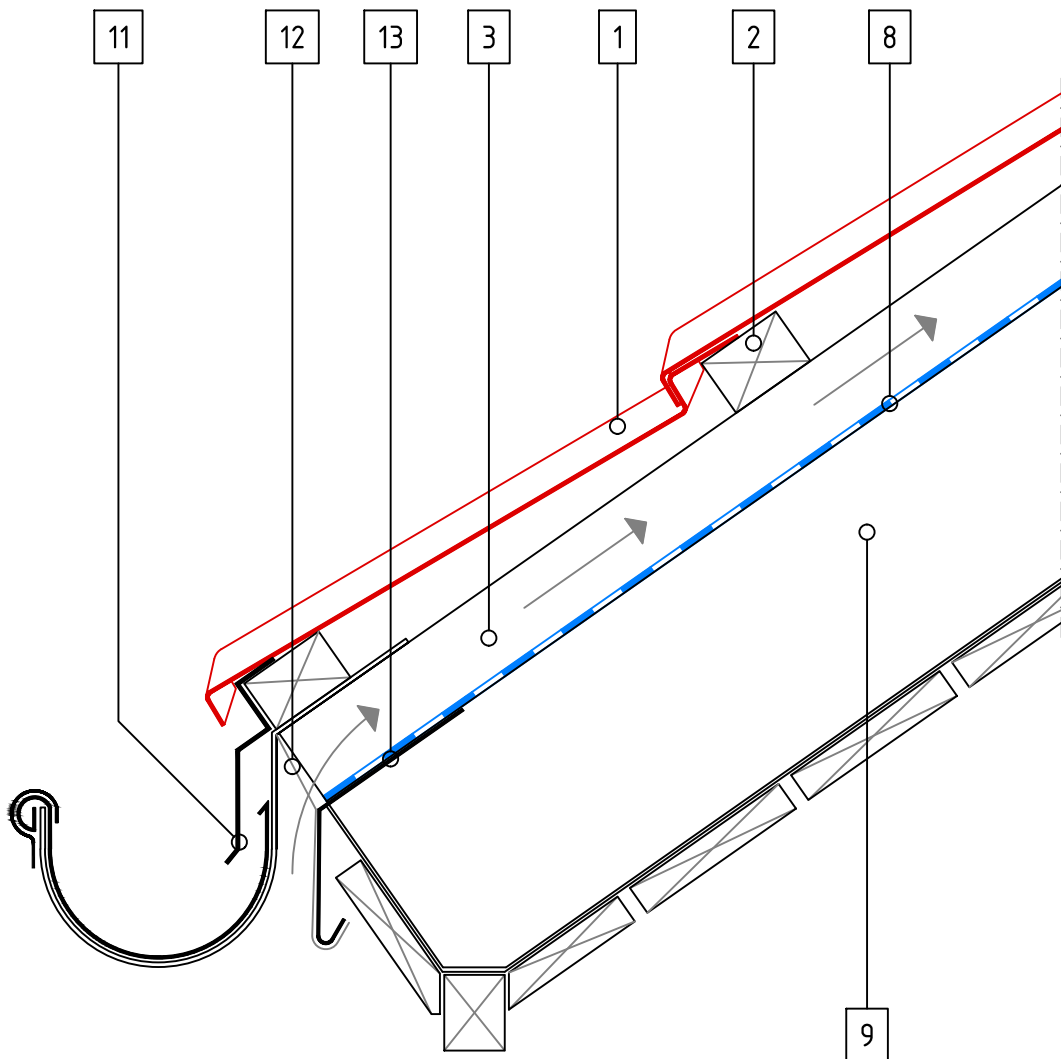

MILANO TILE – Eaves Flashing

GERARD

SCALE 1:5

- 1 Tile
- 2 Tile Batten
- 3 Ventilation Space Batten
- 8 Underlay
- 9 Rafter
- 11 Eaves Flashing
- 12 Mesh
- 13 Eaves Guard Flashing

SCALE 1:5

- 1 Tile
- 2 Tile Batten
- 3 Ventilation Space Batten
- 8 Underlay
- 9 Rafter
- 14 Ventilation Space
- 15 Box Barge
- 16 Gable Batten
- 17 Barge Board

MILANO TILE – Basic Principle L

GERARD

SCALE 1:5

- 1 Tile
- 2 Tile Batten
- 3 Ventilation Space Batten
- 8 Underlay
- 9 Rafter

- 1 Tile
- 2 Tile Batten
- 3 Ventilation Space Batten
- 8 Underlay
- 9 Rafter
- 14 Ventilation Space

SCALE 1:5

- 1 Tile
- 2 Tile Batten
- 3 Ventilation Space Batten
- 4 Batten
- 5 Ridge Batten
- 6 Spacer
- 7 Ridge Bracket
- 8 Underlay
- 9 Rafter
- 18 Thinner Support Batten
- 29 Milano Ridge Wall Flashing