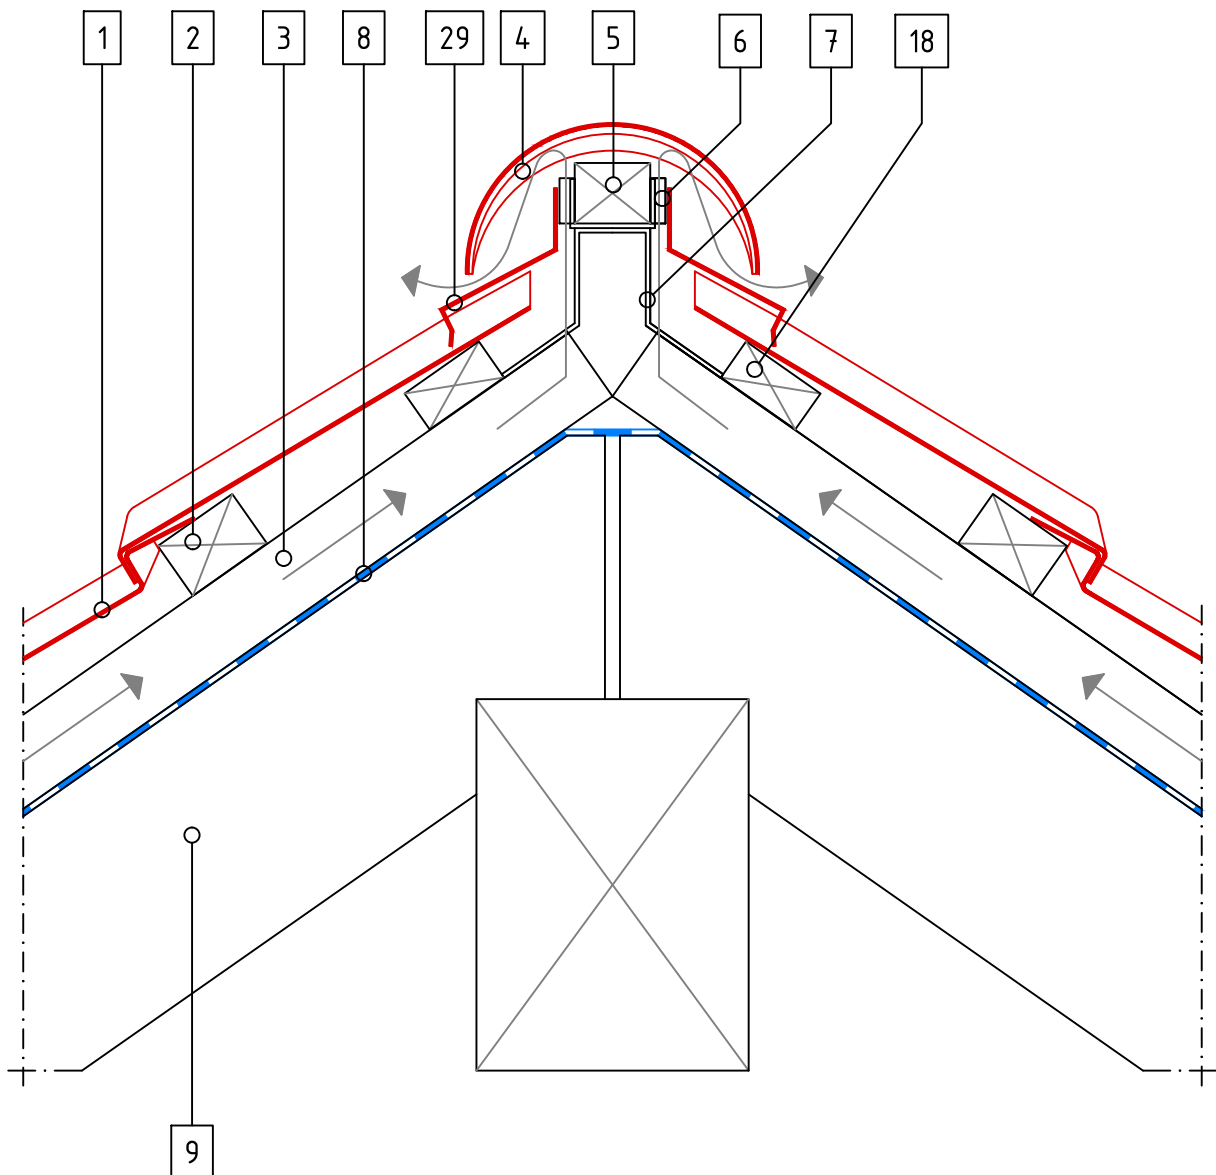

MILANO TILE – Eaves Flashing

GERARD

SCALE 1:5

- 1 Tile
- 2 Tile Batten
- 3 Ventilation Space Batten
- 8 Underlay
- 9 Rafter
- 11 Eaves Flashing
- 12 Mesh
- 13 Eaves Guard Flashing

SCALE 1:5

- 1 Tile
- 2 Tile Batten
- 3 Ventilation Space Batten
- 8 Underlay
- 9 Rafter
- 14 Ventilation Space
- 15 Box Barge
- 16 Gable Batten
- 17 Barge Board

MILANO TILE – Basic Principle L

GERARD

SCALE 1:5

- 1 Tile
- 2 Tile Batten
- 3 Ventilation Space Batten
- 8 Underlay
- 9 Rafter

- 1 Tile
- 2 Tile Batten
- 3 Ventilation Space Batten
- 8 Underlay
- 9 Rafter
- 14 Ventilation Space

SCALE 1:5

- 1 Tile
- 2 Tile Batten
- 3 Ventilation Space Batten
- 4 Batten
- 5 Ridge Batten
- 6 Spacer
- 7 Ridge Bracket
- 8 Underlay
- 9 Rafter
- 18 Thinner Support Batten
- 29 Milano Ridge Wall Flashing

SCALE 1:5

- 1 Tile
- 2 Tile Batten
- 3 Ventilation Space Batten
- 8 Underlay
- 9 Rafter
- 10 Valley
- 14 Ventilation Space
- 30 Clip

SCALE 1:5

- 1 Tile
- 2 Tile Batten
- 3 Ventilation Space Batten
- 8 Underlay
- 9 Rafter
- 10 Valley
- 14 Ventilation Space
- 30 Clip