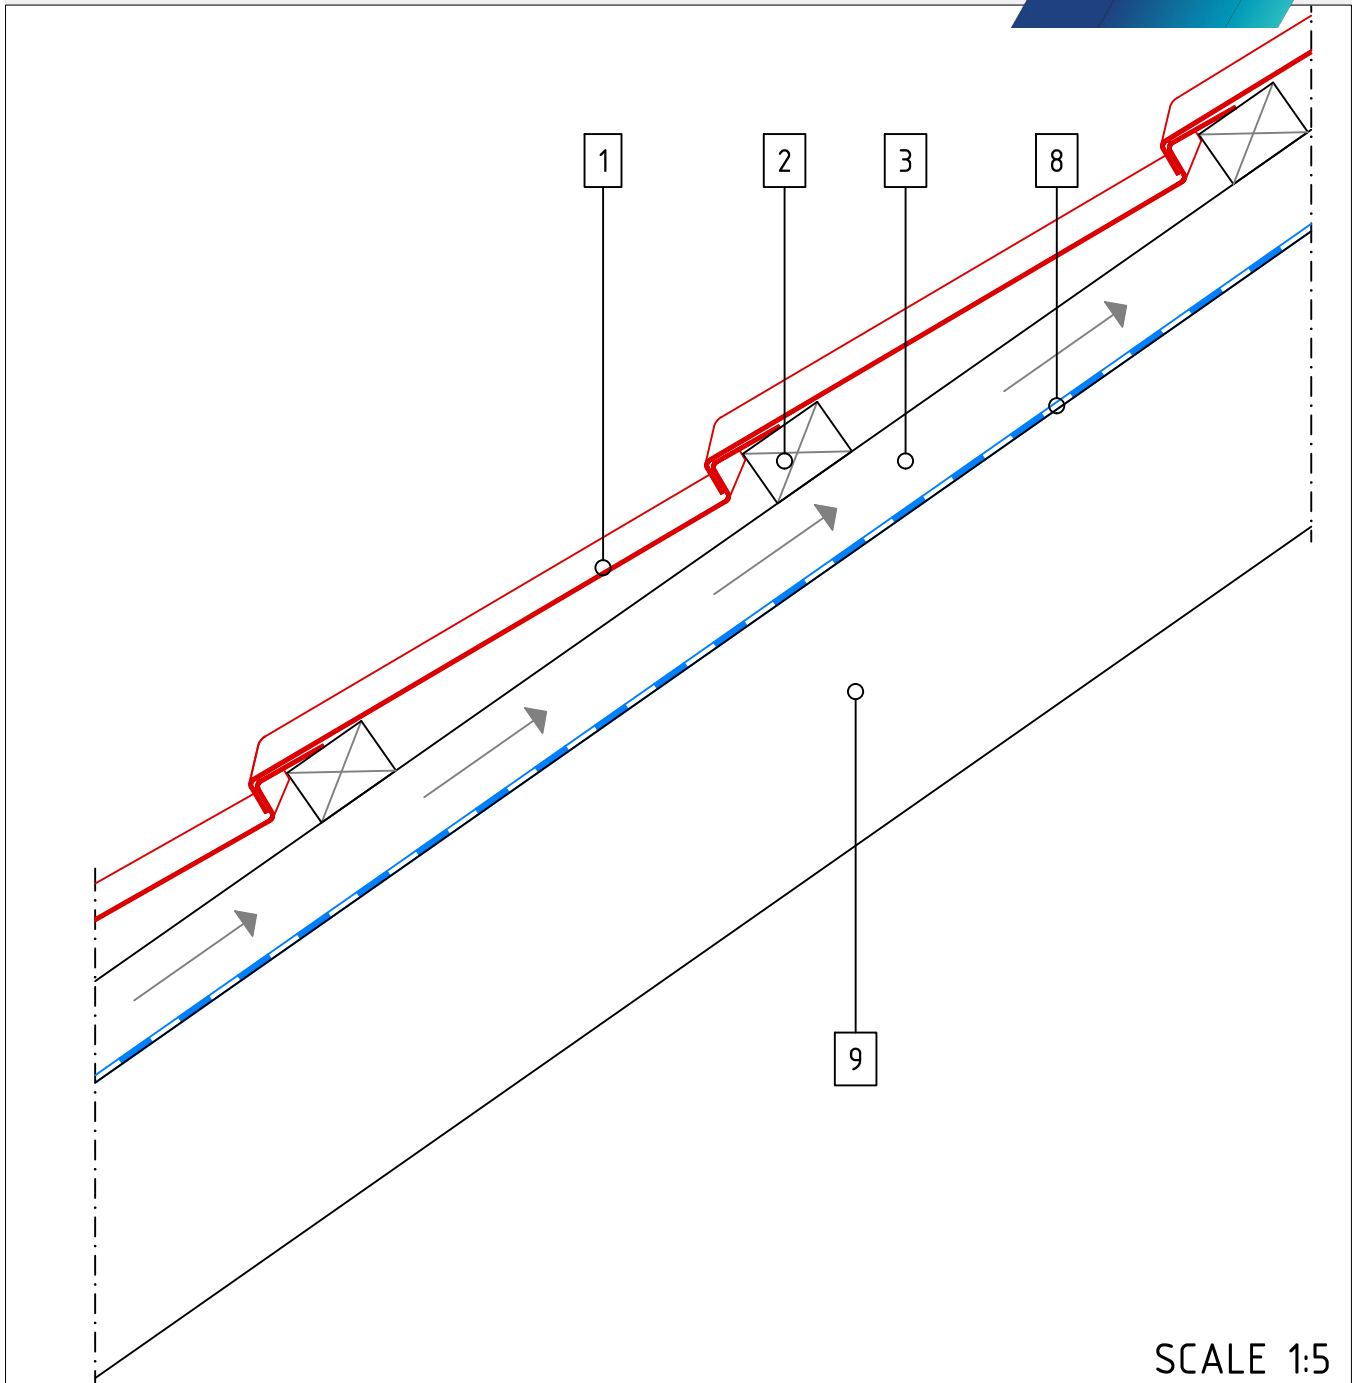

MILANO TILE – Eaves Flashing

GERARD

SCALE 1:5

- 1 Tile
- 2 Tile Batten
- 3 Ventilation Space Batten
- 8 Underlay
- 9 Rafter
- 11 Eaves Flashing
- 12 Mesh
- 13 Eaves Guard Flashing

SCALE 1:5

- 1 Tile
- 2 Tile Batten
- 3 Ventilation Space Batten
- 8 Underlay
- 9 Rafter
- 14 Ventilation Space
- 15 Box Barge
- 16 Gable Batten
- 17 Barge Board

MILANO TILE – Basic Principle L

GERARD

SCALE 1:5

- 1 Tile
- 2 Tile Batten
- 3 Ventilation Space Batten
- 8 Underlay
- 9 Rafter

- 1 Tile
- 2 Tile Batten
- 3 Ventilation Space Batten
- 8 Underlay
- 9 Rafter
- 14 Ventilation Space