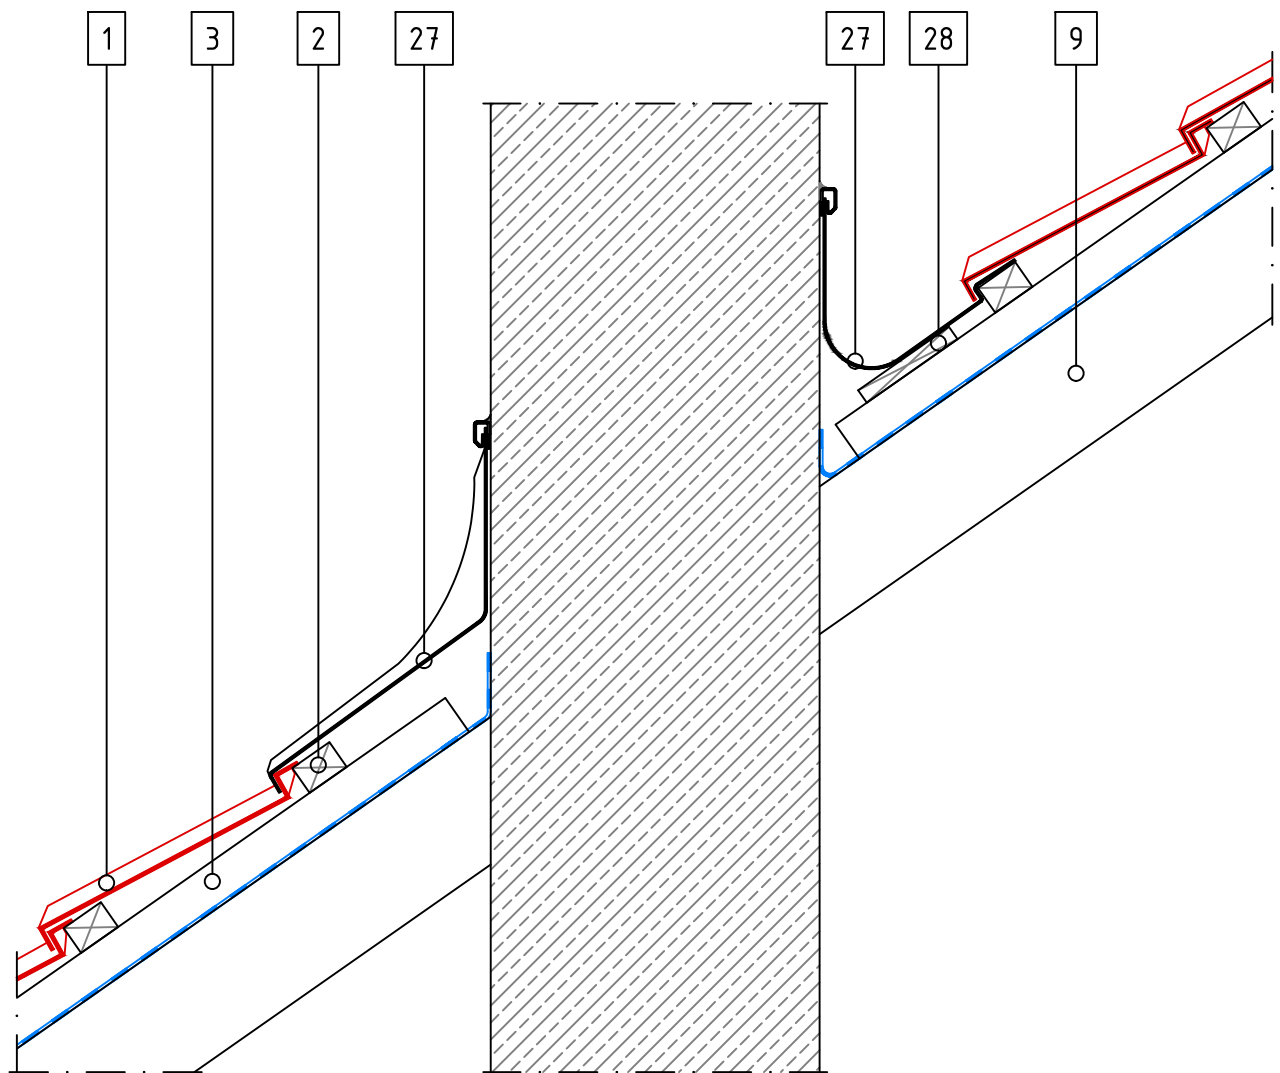

MILANO TILE – Chimney Flashing L

GERARD

SCALE 1:10

- 1 Tile
- 2 Tile Batten
- 3 Ventilation Space Batten
- 9 Rafter
- 27 Chimney Flashing
- 28 Board