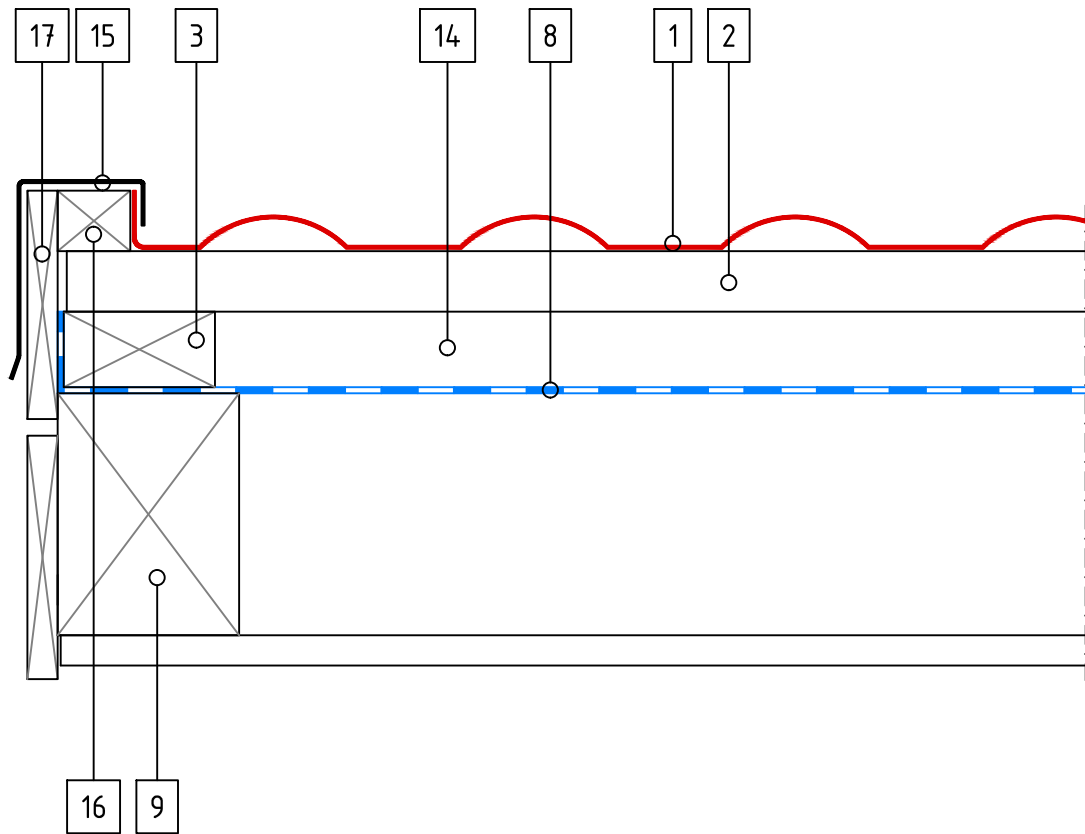

MILANO TILE – Eaves Flashing

GERARD

SCALE 1:5

- 1 Tile
- 2 Tile Batten
- 3 Ventilation Space Batten
- 8 Underlay
- 9 Rafter
- 11 Eaves Flashing
- 12 Mesh
- 13 Eaves Guard Flashing

SCALE 1:5

- 1 Tile
- 2 Tile Batten
- 3 Ventilation Space Batten
- 8 Underlay
- 9 Rafter
- 14 Ventilation Space
- 15 Box Barge
- 16 Gable Batten
- 17 Barge Board

MILANO TILE – Basic Principle L

GERARD

SCALE 1:5

- 1 Tile
- 2 Tile Batten
- 3 Ventilation Space Batten
- 8 Underlay
- 9 Rafter

- 1 Tile
- 2 Tile Batten
- 3 Ventilation Space Batten
- 8 Underlay
- 9 Rafter
- 14 Ventilation Space