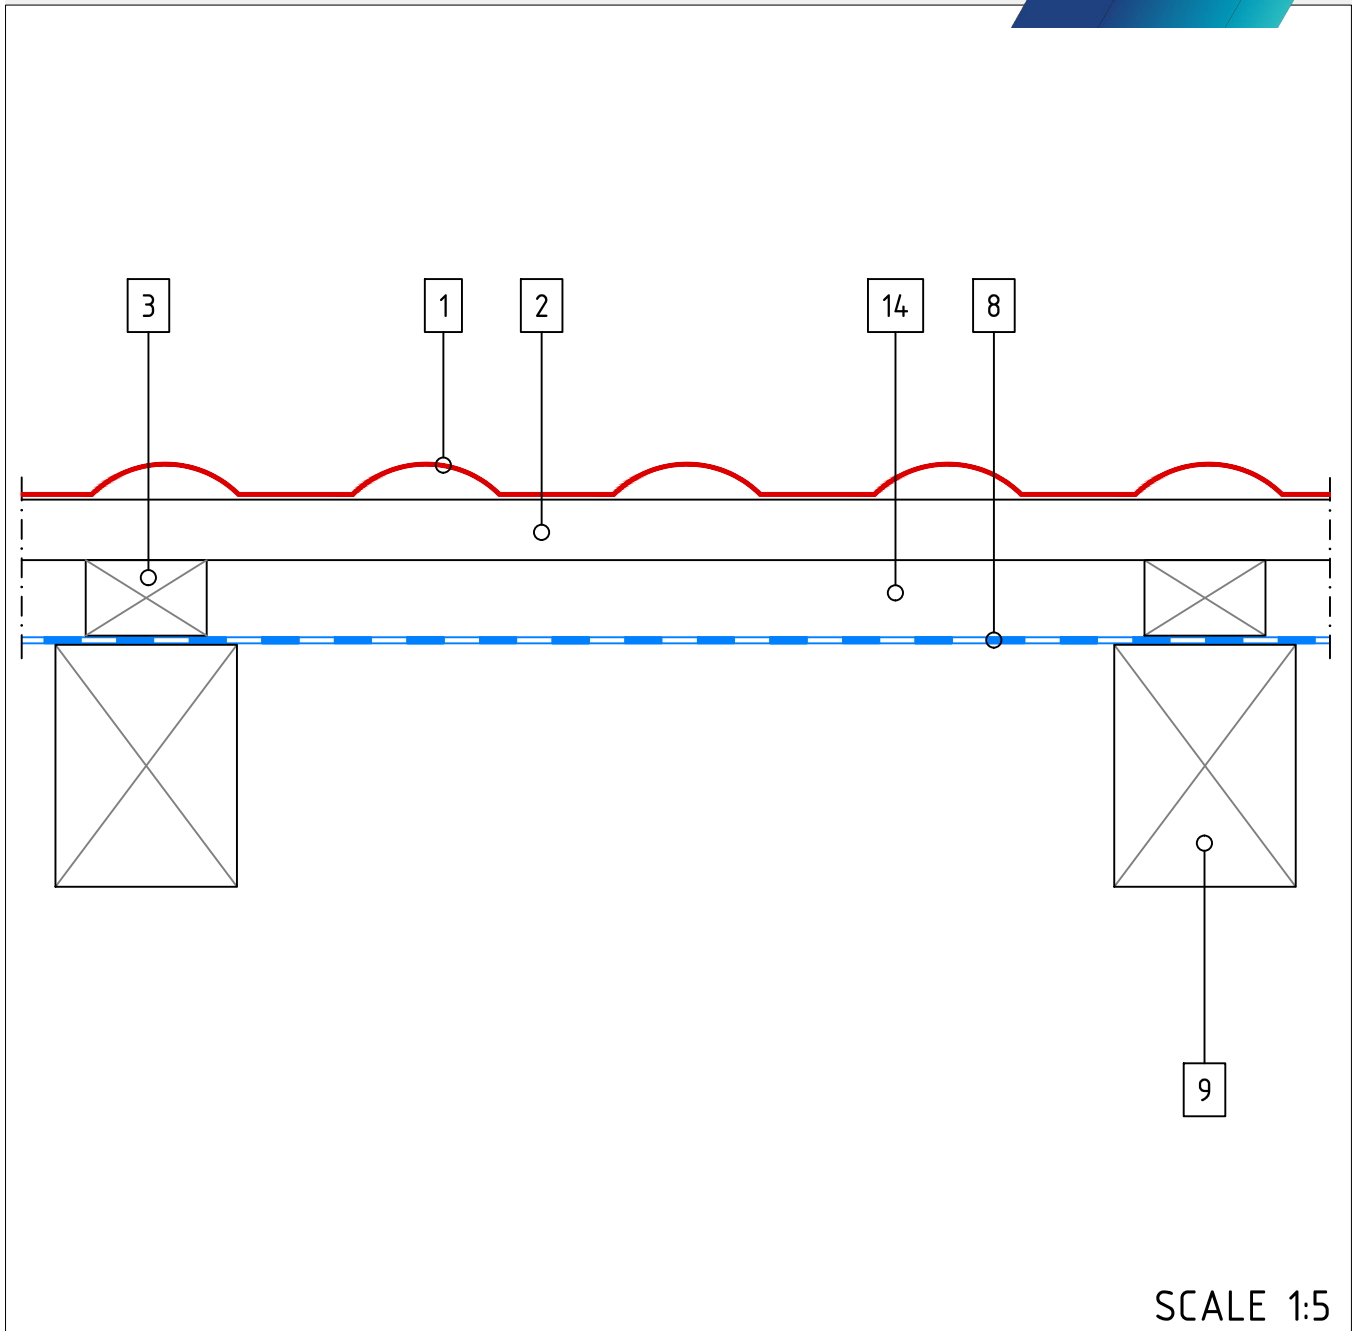

MILANO TILE – Eaves Flashing

GERARD

SCALE 1:5

- 1 Tile
- 2 Tile Batten
- 3 Ventilation Space Batten
- 8 Underlay
- 9 Rafter
- 11 Eaves Flashing
- 12 Mesh
- 13 Eaves Guard Flashing

SCALE 1:5

- 1 Tile
- 2 Tile Batten
- 3 Ventilation Space Batten
- 8 Underlay
- 9 Rafter
- 14 Ventilation Space
- 15 Box Barge
- 16 Gable Batten
- 17 Barge Board

MILANO TILE – Basic Principle L

GERARD

SCALE 1:5

- 1 Tile
- 2 Tile Batten
- 3 Ventilation Space Batten
- 8 Underlay
- 9 Rafter

- 1 Tile
- 2 Tile Batten
- 3 Ventilation Space Batten
- 8 Underlay
- 9 Rafter
- 14 Ventilation Space

SCALE 1:5

- 1 Tile
- 2 Tile Batten
- 3 Ventilation Space Batten
- 4 Batten
- 5 Ridge Batten
- 6 Spacer
- 7 Ridge Bracket
- 8 Underlay
- 9 Rafter
- 18 Thinner Support Batten
- 29 Milano Ridge Wall Flashing

SCALE 1:5

- 1 Tile
- 2 Tile Batten
- 3 Ventilation Space Batten
- 8 Underlay
- 9 Rafter
- 10 Valley
- 14 Ventilation Space
- 30 Clip

SCALE 1:5

- 1 Tile
- 2 Tile Batten
- 3 Ventilation Space Batten
- 8 Underlay
- 9 Rafter
- 10 Valley
- 14 Ventilation Space
- 30 Clip