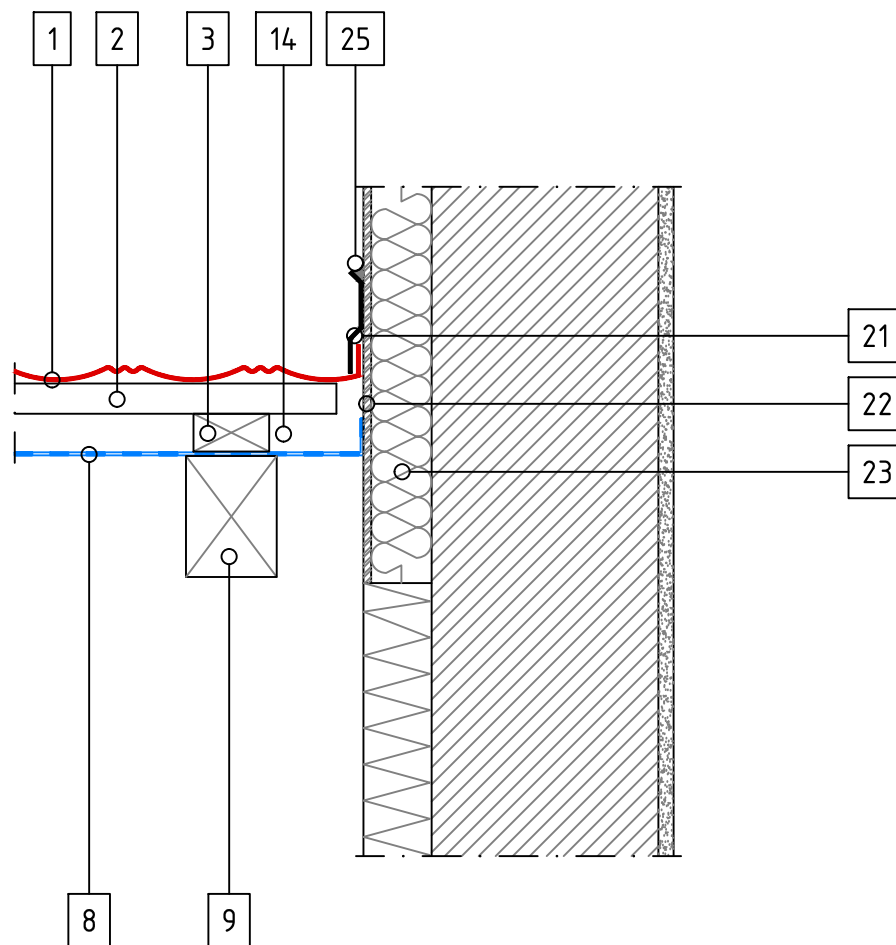

HERITAGE TILE – Wall Flashing 1

SCALE 1:10

- 1 Tile
- 2 Tile Batten
- 3 Ventilation Space Batten
- 8 Underlay
- 9 Rafter
- 14 Ventilation Space
- 21 Side Flashing
- 22 Render
- 23 Warmth Insulation
- 25 Sealant