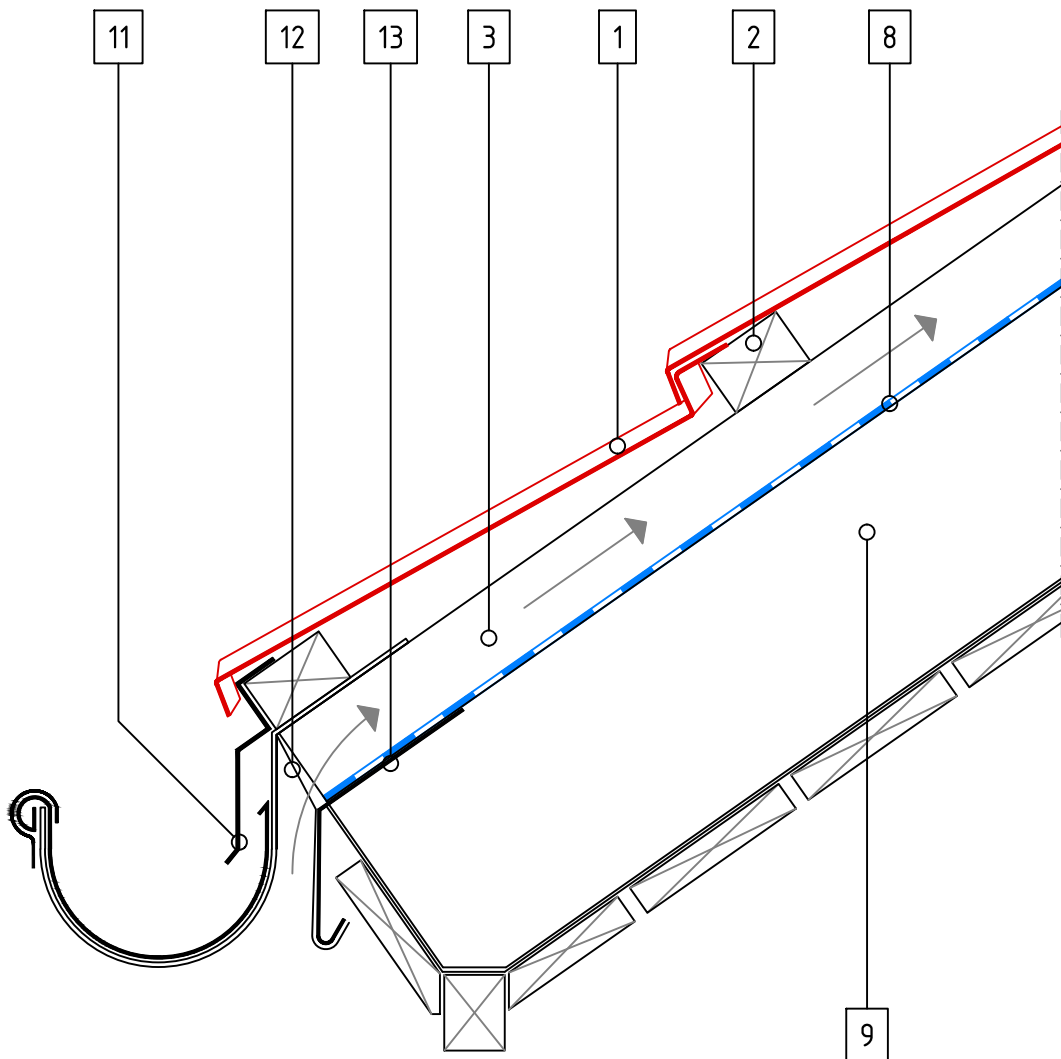

HERITAGE TILE – Eaves Flashing

SCALE 1:5

- 1 Tile
- 2 Tile Batten
- 3 Ventilation Space Batten
- 8 Underlay
- 9 Rafter
- 11 Eaves Flashing
- 12 Mesh
- 13 Eaves Guard Flashing

SCALE 1:5

- 1 Tile
- 2 Tile Batten
- 3 Ventilation Space Batten
- 8 Underlay
- 9 Rafter
- 14 Ventilation Space
- 15 Box Barge
- 16 Gable Batten
- 17 Barge Board

HERITAGE TILE – Basic Principle L

SCALE 1:5

- 1 Tile
- 2 Tile Batten
- 3 Ventilation Space Batten
- 8 Underlay
- 9 Rafter

- 1 Tile
- 2 Tile Batten
- 3 Ventilation Space Batten
- 8 Underlay
- 9 Rafter
- 14 Ventilation Space

HERITAGE TILE – Ridge 1

SCALE 1:5

- 1 Tile
- 2 Tile Batten
- 3 Ventilation Space Batten
- 4 Barrel
- 5 Ridge Batten
- 6 Spacer
- 8 Underlay
- 9 Rafter
- 18 Thinner Support Batten

HERITAGE TILE – Ridge 2

SCALE 1:5