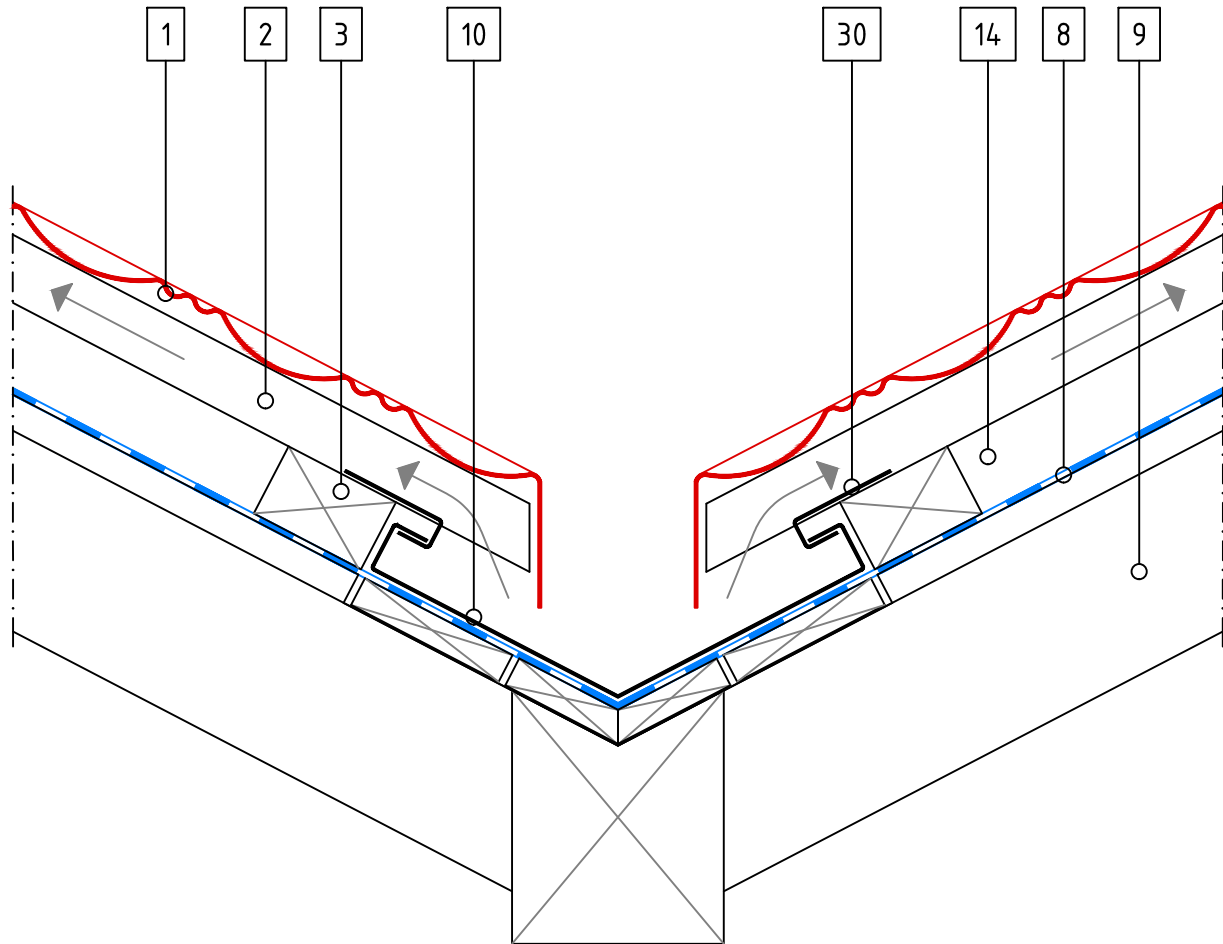

HERITAGE TILE – Basic Principle L

SCALE 1:5

- 1 Tile
- 2 Tile Batten
- 3 Ventilation Space Batten
- 8 Underlay
- 9 Rafter

- 1 Tile
- 2 Tile Batten
- 3 Ventilation Space Batten
- 8 Underlay
- 9 Rafter
- 14 Ventilation Space

HERITAGE TILE – Ridge 1

SCALE 1:5

- 1 Tile
- 2 Tile Batten
- 3 Ventilation Space Batten
- 4 Barrel
- 5 Ridge Batten
- 6 Spacer
- 8 Underlay
- 9 Rafter
- 18 Thinner Support Batten

HERITAGE TILE – Ridge 2

SCALE 1:5

- 1 Tile
- 2 Tile Batten
- 3 Ventilation Space Batten
- 4 Batten
- 5 Ridge Batten
- 7 Ridge Bracket
- 8 Underlay
- 9 Rafter
- 18 Thinner Support Batten

SCALE 1:5

- 1 Tile
- 2 Tile Batten
- 3 Ventilation Space Batten
- 8 Underlay
- 9 Rafter
- 10 Valley
- 14 Ventilation Space
- 30 Clip