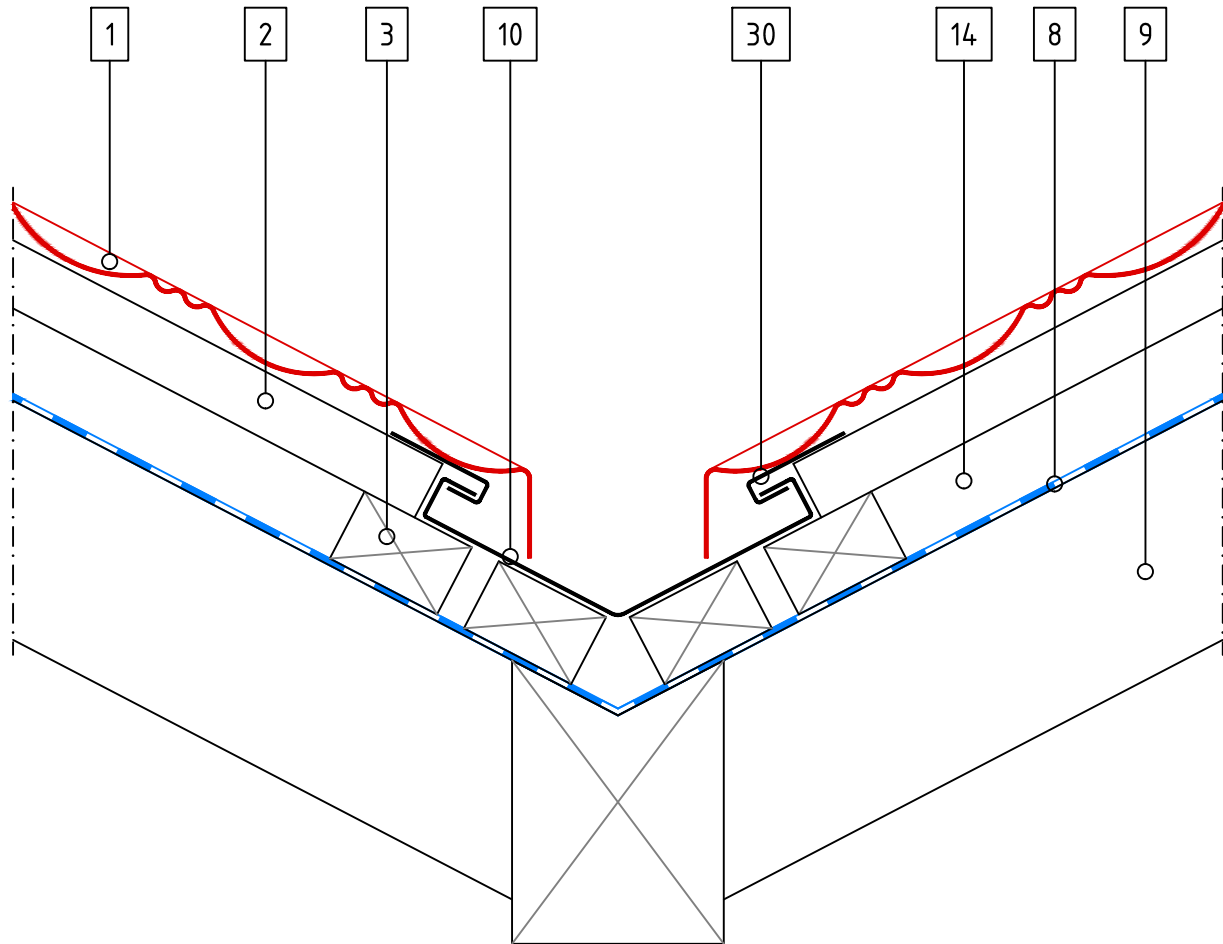

HERITAGE TILE – Basic Principle L

SCALE 1:5

- 1 Tile
- 2 Tile Batten
- 3 Ventilation Space Batten
- 8 Underlay
- 9 Rafter

- 1 Tile
- 2 Tile Batten
- 3 Ventilation Space Batten
- 8 Underlay
- 9 Rafter
- 14 Ventilation Space

HERITAGE TILE – Ridge 1

SCALE 1:5

- 1 Tile
- 2 Tile Batten
- 3 Ventilation Space Batten
- 4 Barrel
- 5 Ridge Batten
- 6 Spacer
- 8 Underlay
- 9 Rafter
- 18 Thinner Support Batten

HERITAGE TILE – Ridge 2

SCALE 1:5

- 1 Tile
- 2 Tile Batten
- 3 Ventilation Space Batten
- 4 Batten
- 5 Ridge Batten
- 7 Ridge Bracket
- 8 Underlay
- 9 Rafter
- 18 Thinner Support Batten

SCALE 1:5

- 1 Tile
- 2 Tile Batten
- 3 Ventilation Space Batten
- 8 Underlay
- 9 Rafter
- 10 Valley
- 14 Ventilation Space
- 30 Clip

HERITAGE TILE – Valley 2

SCALE 1:5

- 1 Tile
- 2 Tile Batten
- 3 Ventilation Space Batten
- 8 Underlay
- 9 Rafter
- 10 Valley
- 14 Ventilation Space
- 30 Clip

HERITAGE TILE – Hip

SCALE 1:5

- 1 Tile
- 2 Tile Batten
- 3 Ventilation Space Batten
- 4 Barrel
- 5 Hip Batten
- 6 Spacer
- 7 Hip Bracket
- 8 Underlay
- 9 Rafter
- 14 Ventilation Space