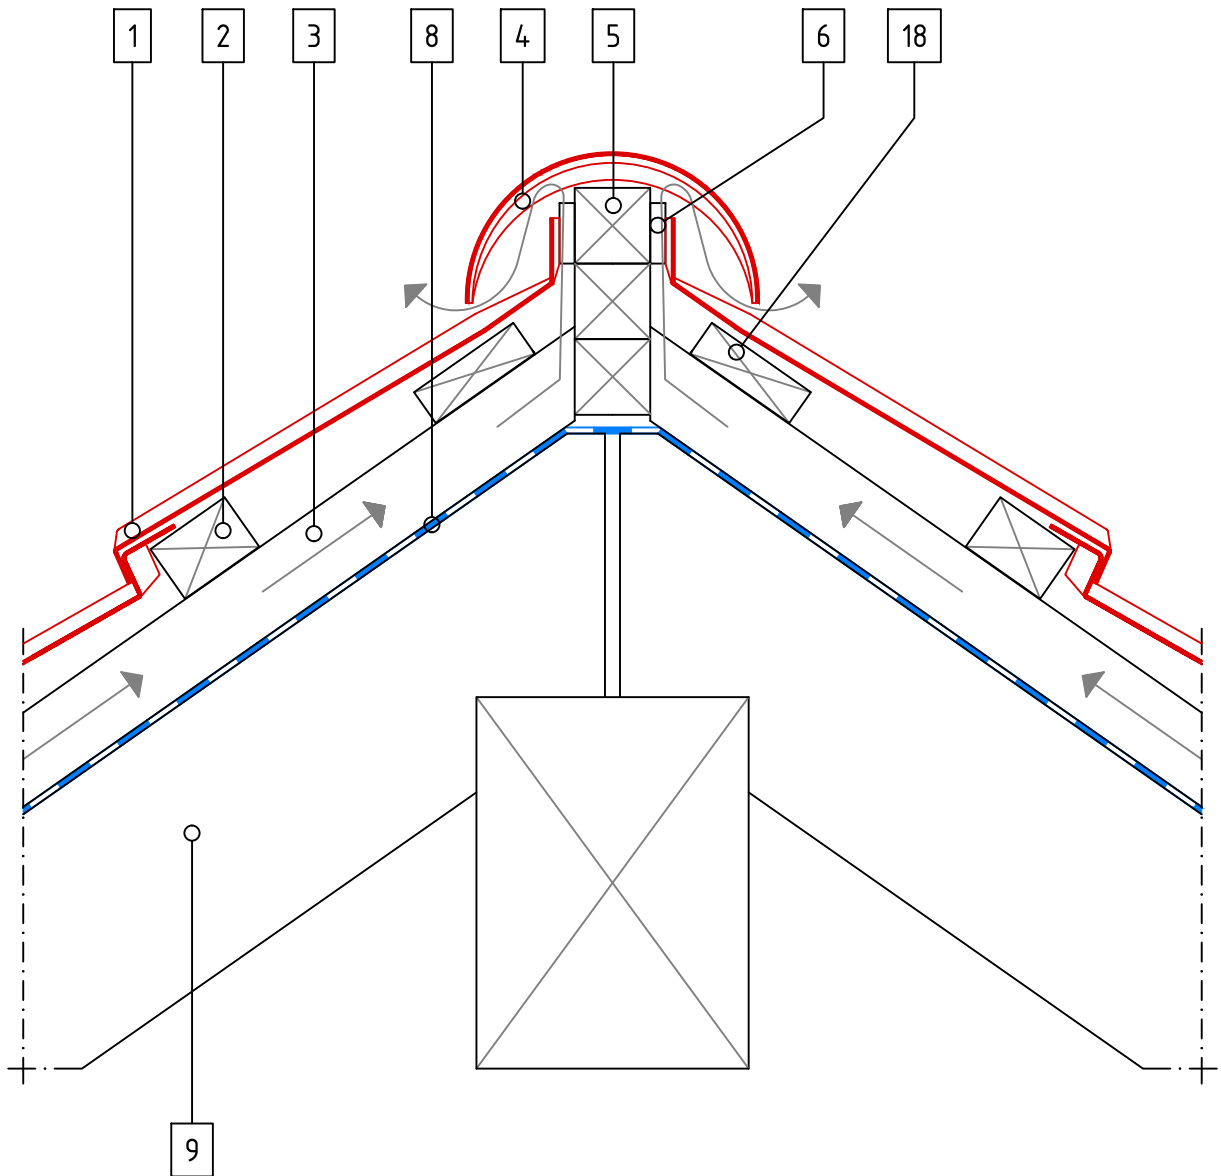

HERITAGE TILE – Eaves Flashing

SCALE 1:5

- 1 Tile
- 2 Tile Batten
- 3 Ventilation Space Batten
- 8 Underlay
- 9 Rafter
- 11 Eaves Flashing
- 12 Mesh
- 13 Eaves Guard Flashing

SCALE 1:5

- 1 Tile
- 2 Tile Batten
- 3 Ventilation Space Batten
- 8 Underlay
- 9 Rafter
- 14 Ventilation Space
- 15 Box Barge
- 16 Gable Batten
- 17 Barge Board

HERITAGE TILE – Basic Principle L

SCALE 1:5

- 1 Tile
- 2 Tile Batten
- 3 Ventilation Space Batten
- 8 Underlay
- 9 Rafter

- 1 Tile
- 2 Tile Batten
- 3 Ventilation Space Batten
- 8 Underlay
- 9 Rafter
- 14 Ventilation Space

HERITAGE TILE – Ridge 1

SCALE 1:5

- 1 Tile
- 2 Tile Batten
- 3 Ventilation Space Batten
- 4 Barrel
- 5 Ridge Batten
- 6 Spacer
- 8 Underlay
- 9 Rafter
- 18 Thinner Support Batten

HERITAGE TILE – Ridge 2

SCALE 1:5

- 1 Tile
- 2 Tile Batten
- 3 Ventilation Space Batten
- 4 Batten
- 5 Ridge Batten
- 7 Ridge Bracket
- 8 Underlay
- 9 Rafter
- 18 Thinner Support Batten

SCALE 1:5

- 1 Tile
- 2 Tile Batten
- 3 Ventilation Space Batten
- 8 Underlay
- 9 Rafter
- 10 Valley
- 14 Ventilation Space
- 30 Clip