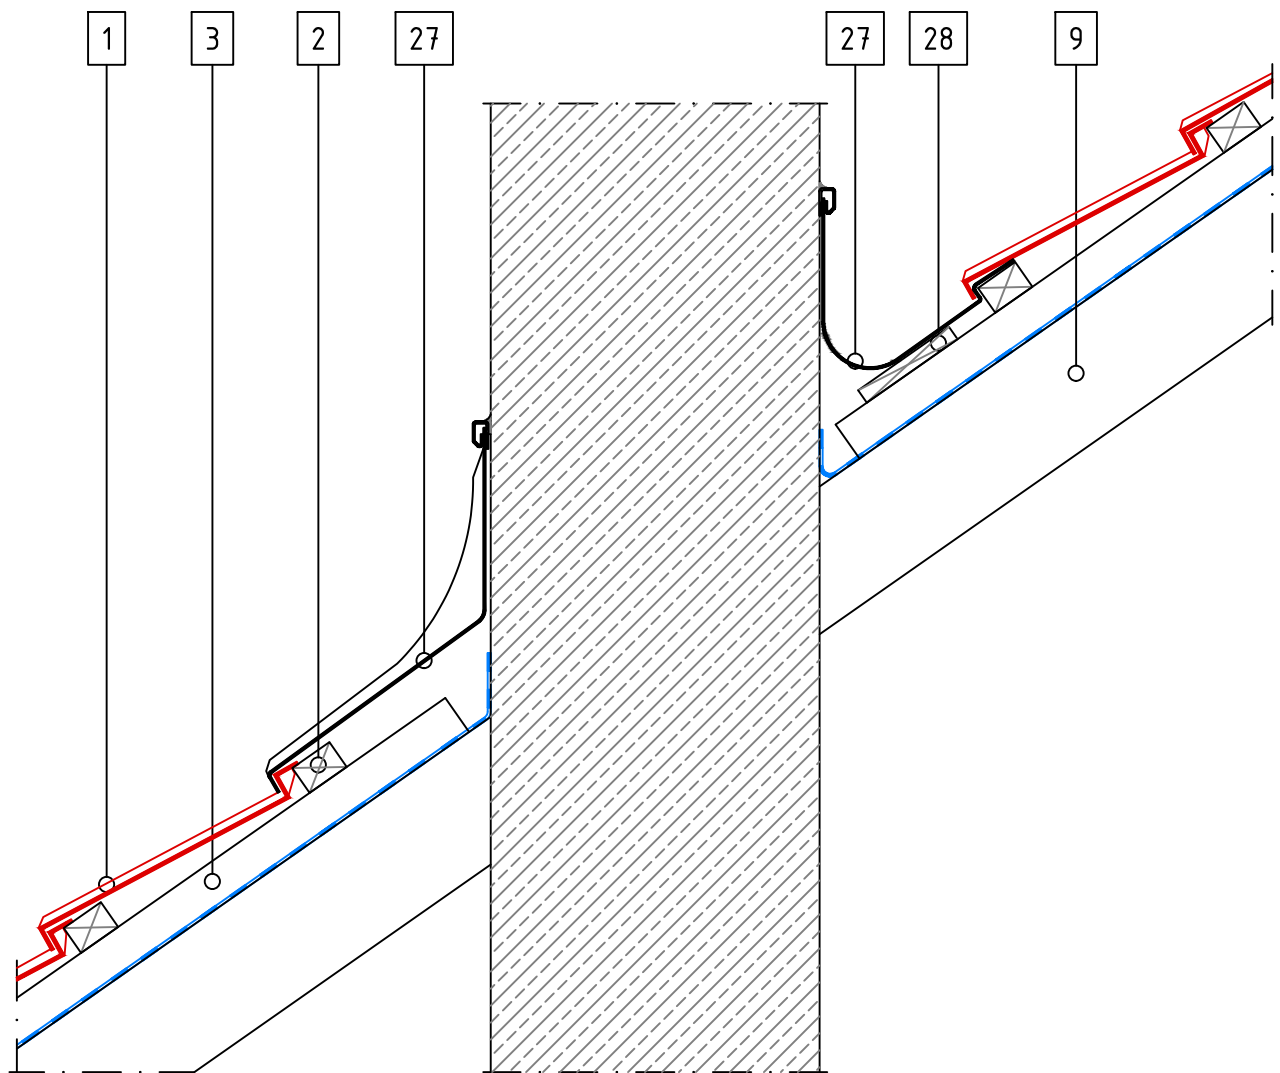

HERITAGE TILE – Chimney Flashing L

GERARD

SCALE 1:10

- 1 Tile
- 2 Tile Batten
- 3 Ventilation Space Batten
- 9 Rafter
- 27 Chimney Flashing
- 28 Board