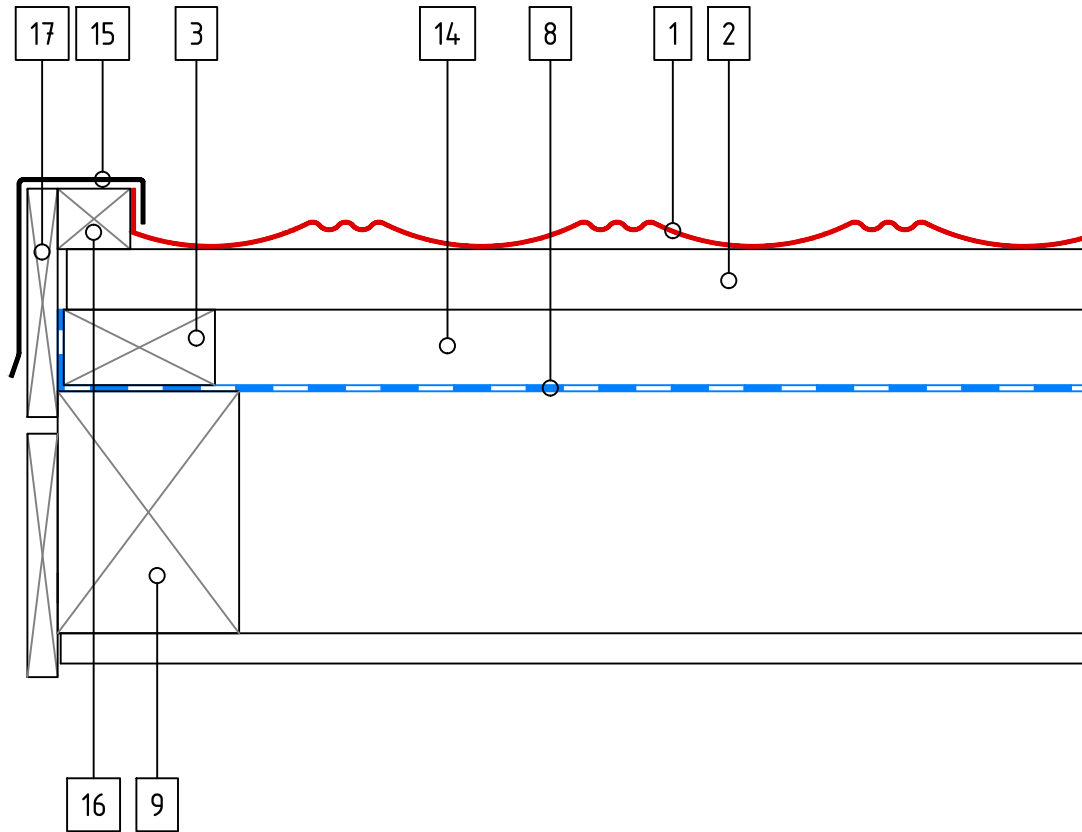

HERITAGE TILE – Eaves Flashing

SCALE 1:5

- 1 Tile
- 2 Tile Batten
- 3 Ventilation Space Batten
- 8 Underlay
- 9 Rafter
- 11 Eaves Flashing
- 12 Mesh
- 13 Eaves Guard Flashing

SCALE 1:5

- 1 Tile
- 2 Tile Batten
- 3 Ventilation Space Batten
- 8 Underlay
- 9 Rafter
- 14 Ventilation Space
- 15 Box Barge
- 16 Gable Batten
- 17 Barge Board

HERITAGE TILE – Basic Principle L

SCALE 1:5

- 1 Tile
- 2 Tile Batten
- 3 Ventilation Space Batten
- 8 Underlay
- 9 Rafter

- 1 Tile
- 2 Tile Batten
- 3 Ventilation Space Batten
- 8 Underlay
- 9 Rafter
- 14 Ventilation Space

HERITAGE TILE – Ridge 1

SCALE 1:5

- 1 Tile
- 2 Tile Batten
- 3 Ventilation Space Batten
- 4 Barrel
- 5 Ridge Batten
- 6 Spacer
- 8 Underlay
- 9 Rafter
- 18 Thinner Support Batten

HERITAGE TILE – Ridge 2

SCALE 1:5