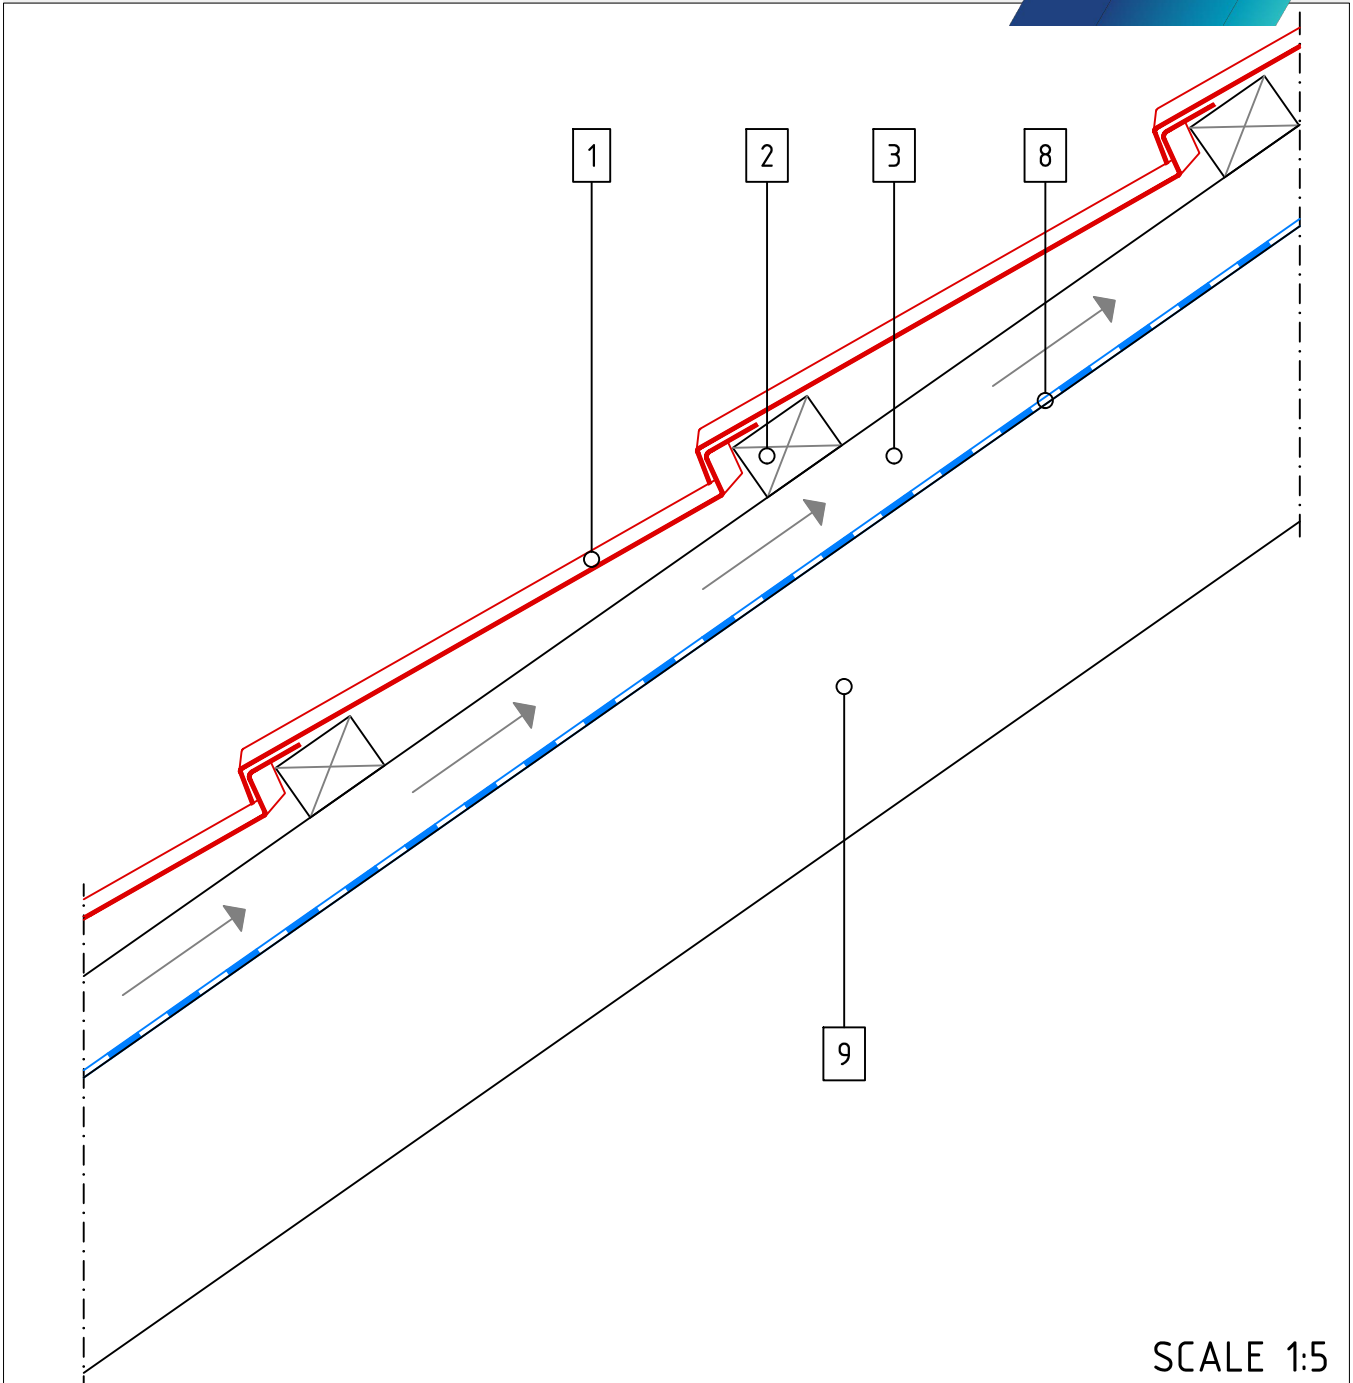

HERITAGE TILE – Eaves Flashing

SCALE 1:5

- 1 Tile
- 2 Tile Batten
- 3 Ventilation Space Batten
- 8 Underlay
- 9 Rafter
- 11 Eaves Flashing
- 12 Mesh
- 13 Eaves Guard Flashing

SCALE 1:5

- 1 Tile
- 2 Tile Batten
- 3 Ventilation Space Batten
- 8 Underlay
- 9 Rafter
- 14 Ventilation Space
- 15 Box Barge
- 16 Gable Batten
- 17 Barge Board

HERITAGE TILE – Basic Principle L

SCALE 1:5

- 1 Tile
- 2 Tile Batten
- 3 Ventilation Space Batten
- 8 Underlay
- 9 Rafter

- 1 Tile
- 2 Tile Batten
- 3 Ventilation Space Batten
- 8 Underlay
- 9 Rafter
- 14 Ventilation Space