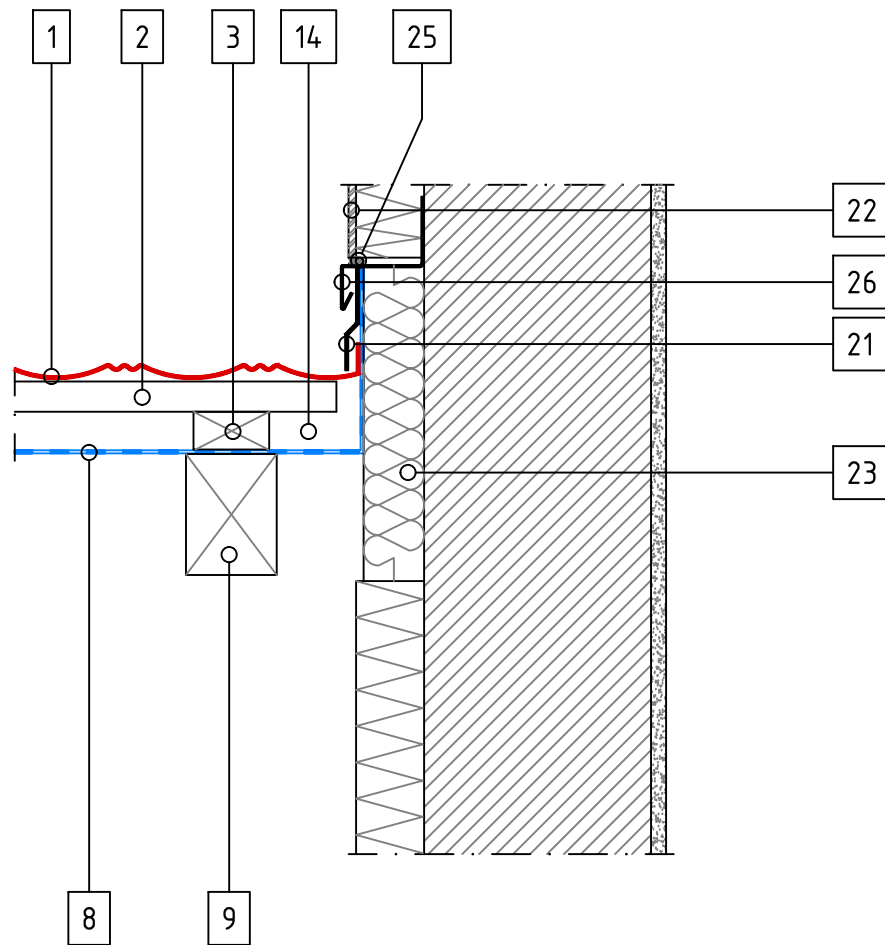

HERITAGE TILE – Wall Flashing 2

SCALE 1:10

- 1 Tile
- 2 Tile Batten
- 3 Ventilation Space Batten
- 8 Underlay
- 9 Rafter
- 14 Ventilation Space
- 21 Side Flashing
- 22 Render
- 23 Warmth Insulation
- 25 Sealant
- 26 Side Wall Starter Flashing