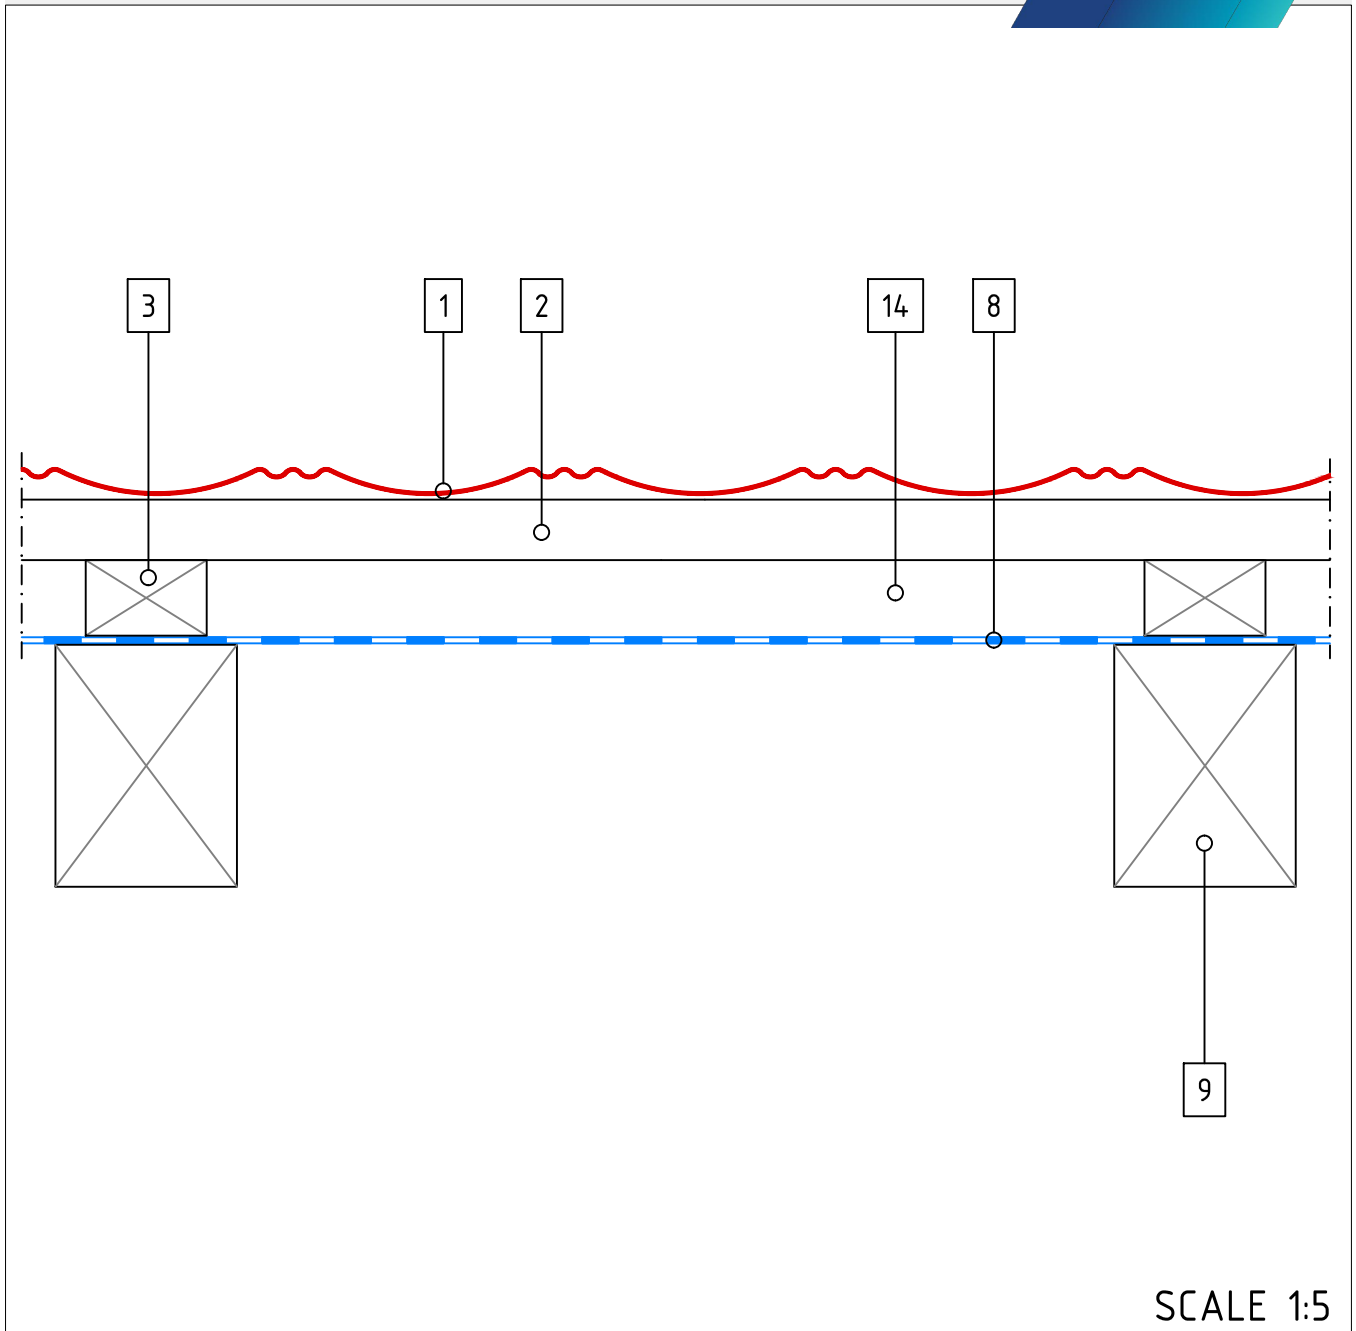

HERITAGE TILE – Eaves Flashing

SCALE 1:5

- 1 Tile
- 2 Tile Batten
- 3 Ventilation Space Batten
- 8 Underlay
- 9 Rafter
- 11 Eaves Flashing
- 12 Mesh
- 13 Eaves Guard Flashing

SCALE 1:5

- 1 Tile
- 2 Tile Batten
- 3 Ventilation Space Batten
- 8 Underlay
- 9 Rafter
- 14 Ventilation Space
- 15 Box Barge
- 16 Gable Batten
- 17 Barge Board

HERITAGE TILE – Basic Principle L

SCALE 1:5

- 1 Tile
- 2 Tile Batten
- 3 Ventilation Space Batten
- 8 Underlay
- 9 Rafter

- 1 Tile
- 2 Tile Batten
- 3 Ventilation Space Batten
- 8 Underlay
- 9 Rafter
- 14 Ventilation Space

HERITAGE TILE – Ridge 1

SCALE 1:5

- 1 Tile
- 2 Tile Batten
- 3 Ventilation Space Batten
- 4 Barrel
- 5 Ridge Batten
- 6 Spacer
- 8 Underlay
- 9 Rafter
- 18 Thinner Support Batten

HERITAGE TILE – Ridge 2

SCALE 1:5

HERITAGE TILE – Valley 2

SCALE 1:5

- 1 Tile
- 2 Tile Batten
- 3 Ventilation Space Batten
- 8 Underlay
- 9 Rafter
- 10 Valley
- 14 Ventilation Space
- 30 Clip

HERITAGE TILE – Hip

SCALE 1:5

- 1 Tile
- 2 Tile Batten
- 3 Ventilation Space Batten
- 4 Barrel
- 5 Hip Batten
- 6 Spacer
- 7 Hip Bracket
- 8 Underlay
- 9 Rafter
- 14 Ventilation Space