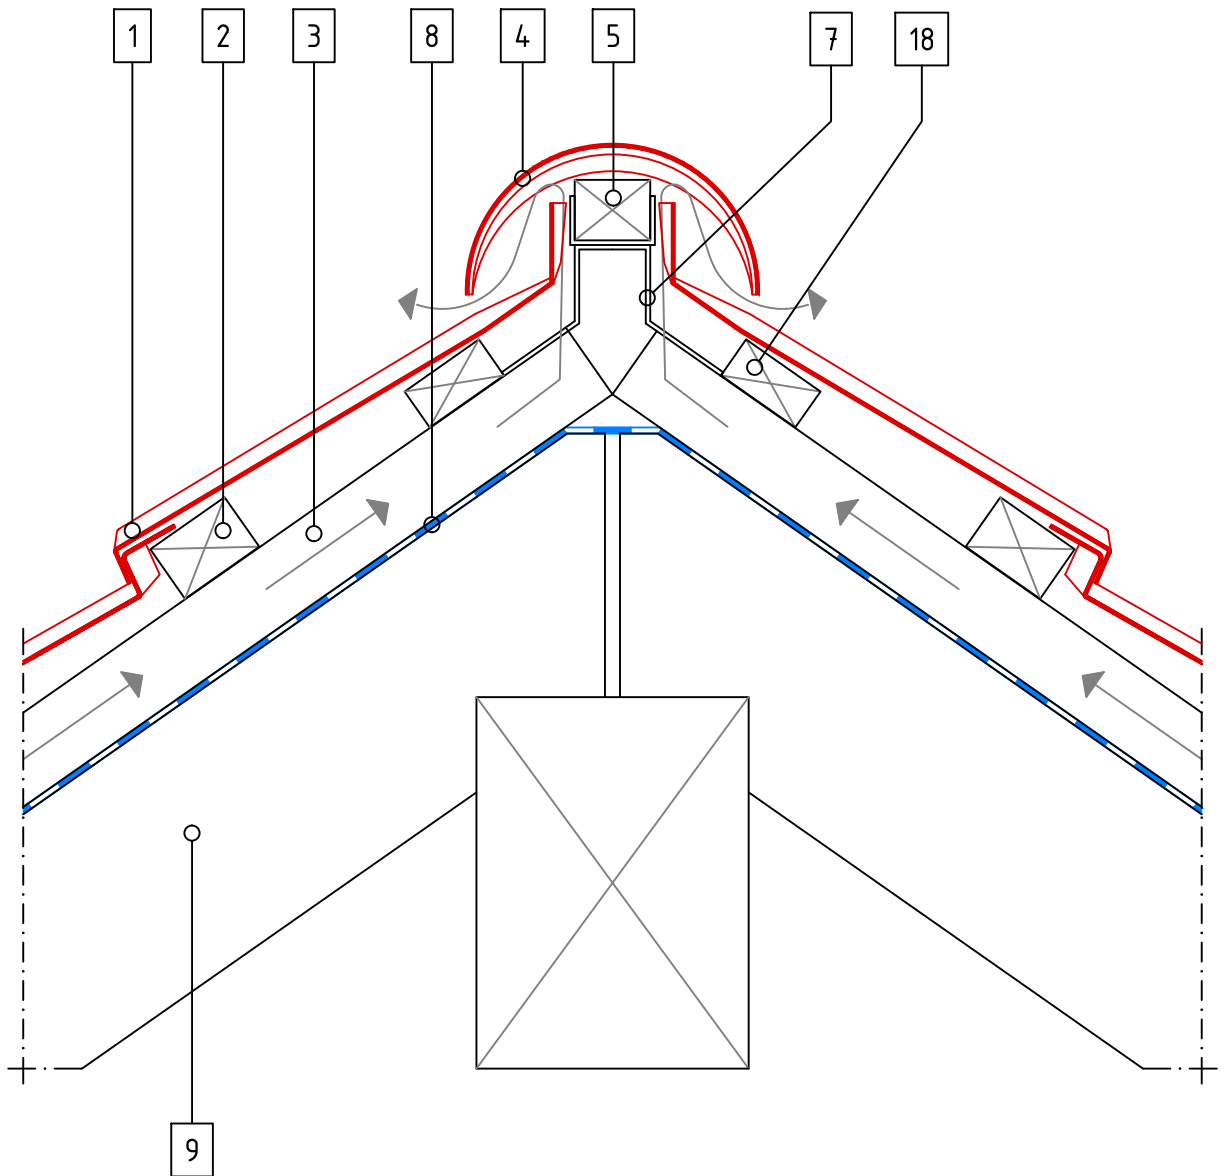

HERITAGE TILE – Eaves Flashing

SCALE 1:5

- 1 Tile
- 2 Tile Batten
- 3 Ventilation Space Batten
- 8 Underlay
- 9 Rafter
- 11 Eaves Flashing
- 12 Mesh
- 13 Eaves Guard Flashing

SCALE 1:5

- 1 Tile
- 2 Tile Batten
- 3 Ventilation Space Batten
- 8 Underlay
- 9 Rafter
- 14 Ventilation Space
- 15 Box Barge
- 16 Gable Batten
- 17 Barge Board

HERITAGE TILE – Basic Principle L

SCALE 1:5

- 1 Tile
- 2 Tile Batten
- 3 Ventilation Space Batten
- 8 Underlay
- 9 Rafter

- 1 Tile
- 2 Tile Batten
- 3 Ventilation Space Batten
- 8 Underlay
- 9 Rafter
- 14 Ventilation Space

HERITAGE TILE – Ridge 1

SCALE 1:5

- 1 Tile
- 2 Tile Batten
- 3 Ventilation Space Batten
- 4 Barrel
- 5 Ridge Batten
- 6 Spacer
- 8 Underlay
- 9 Rafter
- 18 Thinner Support Batten

HERITAGE TILE – Ridge 2

SCALE 1:5

- 1 Tile
- 2 Tile Batten
- 3 Ventilation Space Batten
- 4 Batten
- 5 Ridge Batten
- 7 Ridge Bracket
- 8 Underlay
- 9 Rafter
- 18 Thinner Support Batten

SCALE 1:5

- 1 Tile
- 2 Tile Batten
- 3 Ventilation Space Batten
- 8 Underlay
- 9 Rafter
- 10 Valley
- 14 Ventilation Space
- 30 Clip