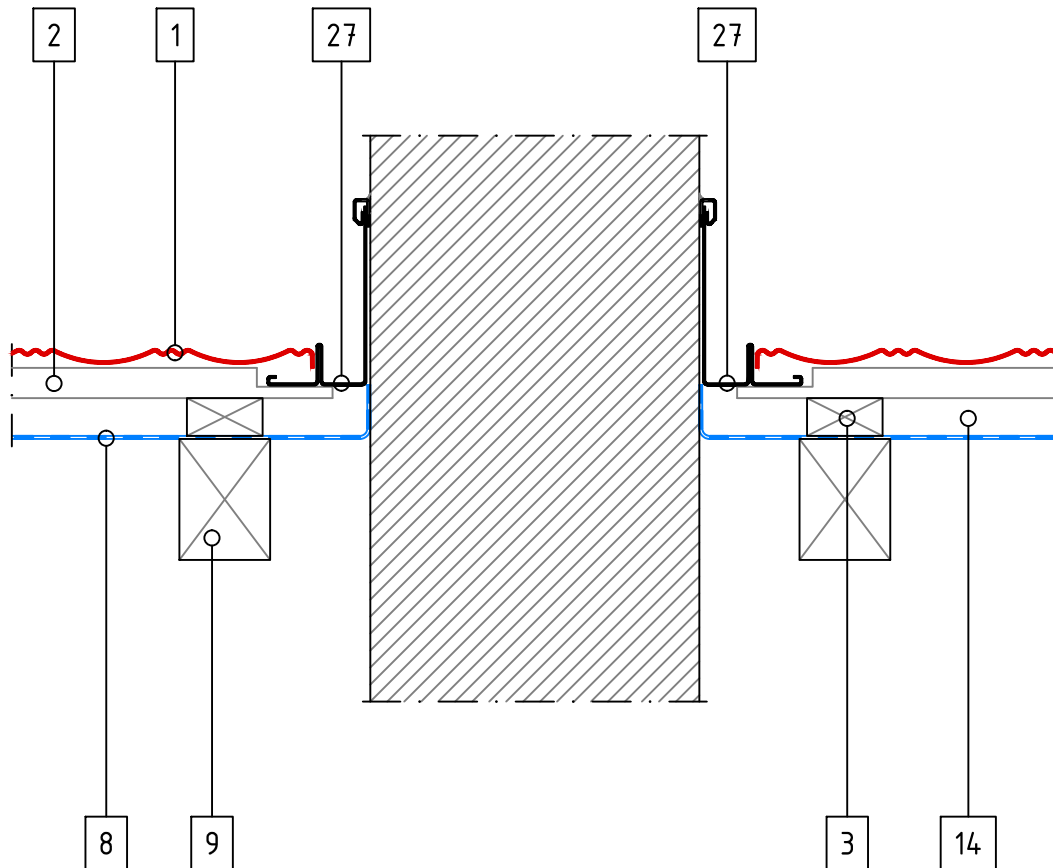

HERITAGE TILE – Valley 2

SCALE 1:5

- 1 Tile
- 2 Tile Batten
- 3 Ventilation Space Batten
- 8 Underlay
- 9 Rafter
- 10 Valley
- 14 Ventilation Space
- 30 Clip

HERITAGE TILE – Hip

SCALE 1:5

- 1 Tile
- 2 Tile Batten
- 3 Ventilation Space Batten
- 4 Barrel
- 5 Hip Batten
- 6 Spacer
- 7 Hip Bracket
- 8 Underlay
- 9 Rafter
- 14 Ventilation Space

HERITAGE TILE – Chimney Flashing L

GERARD

SCALE 1:10

- 1 Tile
- 2 Tile Batten
- 3 Ventilation Space Batten
- 9 Rafter
- 27 Chimney Flashing
- 28 Board

HERITAGE TILE – Chimney Flashing C

SCALE 1:10

- 1 Tile
- 2 Tile Batten
- 3 Ventilation Space Batten
- 8 Underlay
- 9 Rafter
- 27 Chimney Flashing

HERITAGE TILE – Top Wall Flashing 1

SCALE 1:10

- 1 Tile
- 2 Tile Batten
- 3 Ventilation Space Batten
- 8 Underlay
- 9 Rafter
- 18 Support Batten
- 19 Top Wall Starter Flashing
- 20 Top Wall Spacer
- 21 Side Flashing
- 22 Render
- 23 Warmth Insulation
- 25 Sealant