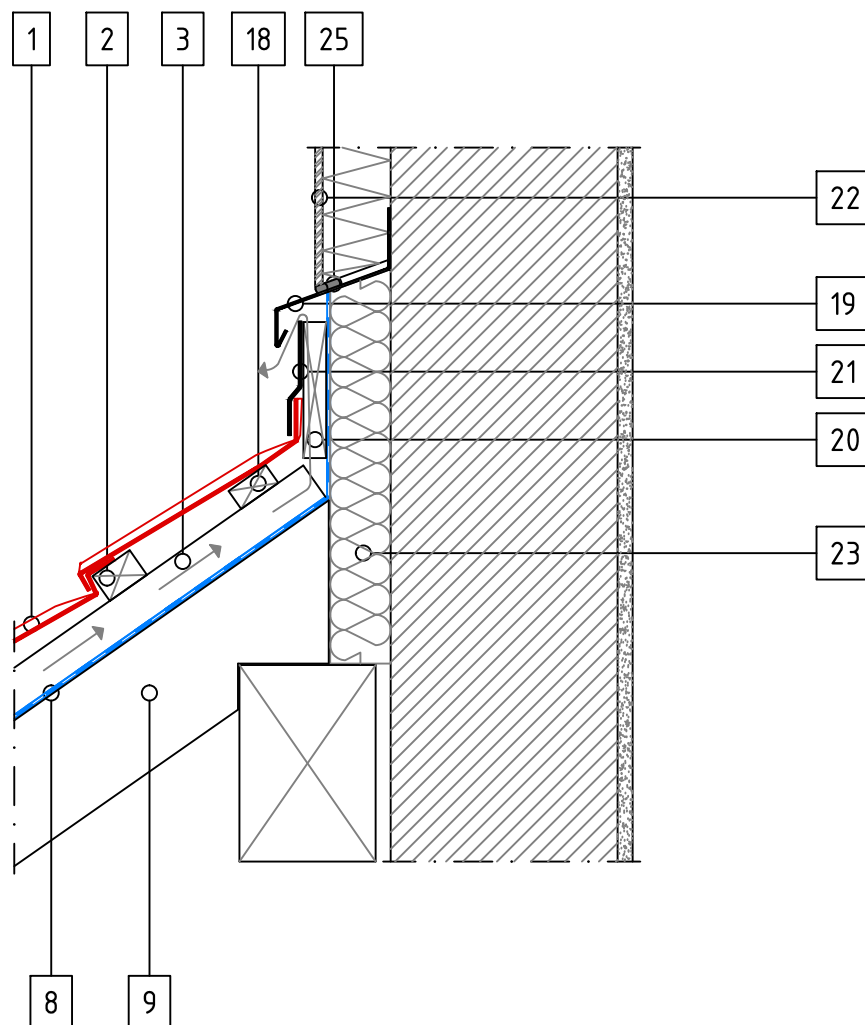

HERITAGE TILE – Valley 2

SCALE 1:5

- 1 Tile
- 2 Tile Batten
- 3 Ventilation Space Batten
- 8 Underlay
- 9 Rafter
- 10 Valley
- 14 Ventilation Space
- 30 Clip

HERITAGE TILE – Hip

SCALE 1:5

- 1 Tile
- 2 Tile Batten
- 3 Ventilation Space Batten
- 4 Barrel
- 5 Hip Batten
- 6 Spacer
- 7 Hip Bracket
- 8 Underlay
- 9 Rafter
- 14 Ventilation Space

HERITAGE TILE – Chimney Flashing L

GERARD

SCALE 1:10

- 1 Tile
- 2 Tile Batten
- 3 Ventilation Space Batten
- 9 Rafter
- 27 Chimney Flashing
- 28 Board

HERITAGE TILE – Chimney Flashing C

SCALE 1:10

- 1 Tile
- 2 Tile Batten
- 3 Ventilation Space Batten
- 8 Underlay
- 9 Rafter
- 27 Chimney Flashing

HERITAGE TILE – Top Wall Flashing 1

SCALE 1:10

- 1 Tile
- 2 Tile Batten
- 3 Ventilation Space Batten
- 8 Underlay
- 9 Rafter
- 18 Support Batten
- 19 Top Wall Starter Flashing
- 20 Top Wall Spacer
- 21 Side Flashing
- 22 Render
- 23 Warmth Insulation
- 25 Sealant