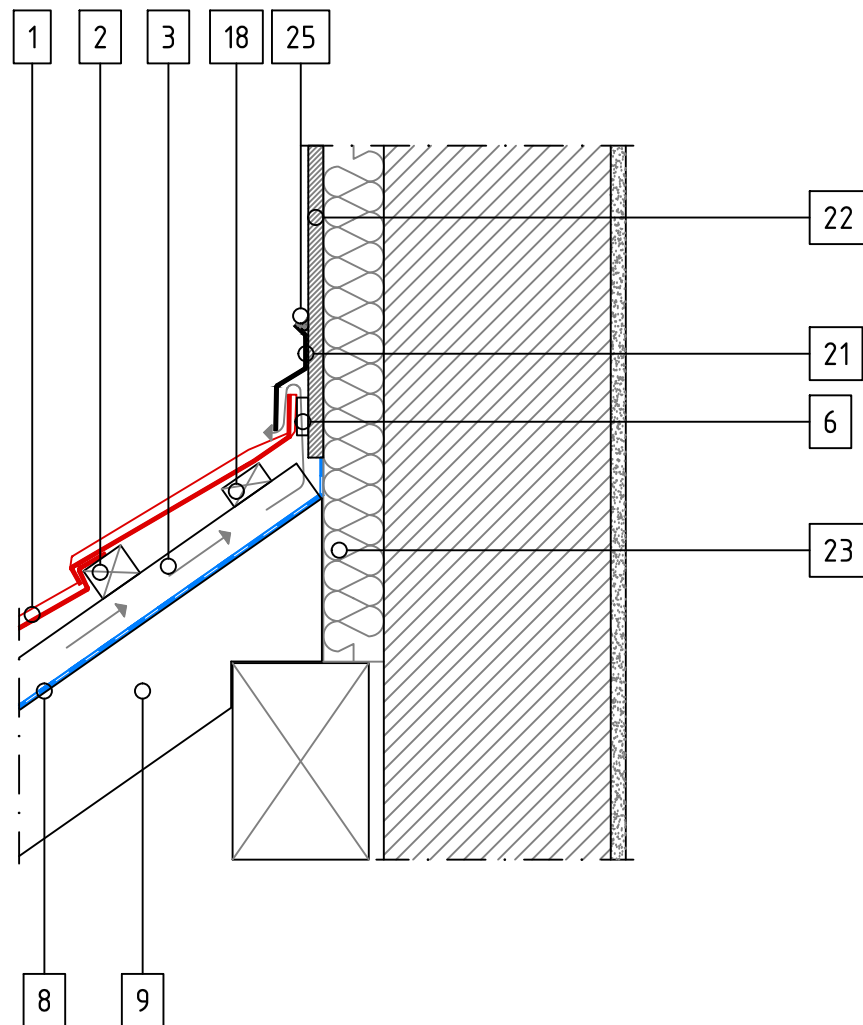

HERITAGE TILE – Top Wall Flashing 2

SCALE 1:10

- 1 Tile
- 2 Tile Batten
- 3 Ventilation Space Batten
- 6 Spacer
- 8 Underlay
- 9 Rafter
- 18 Thinner Support Batten
- 21 Side Flashing
- 22 Render
- 23 Warmth Insulation
- 25 Sealant