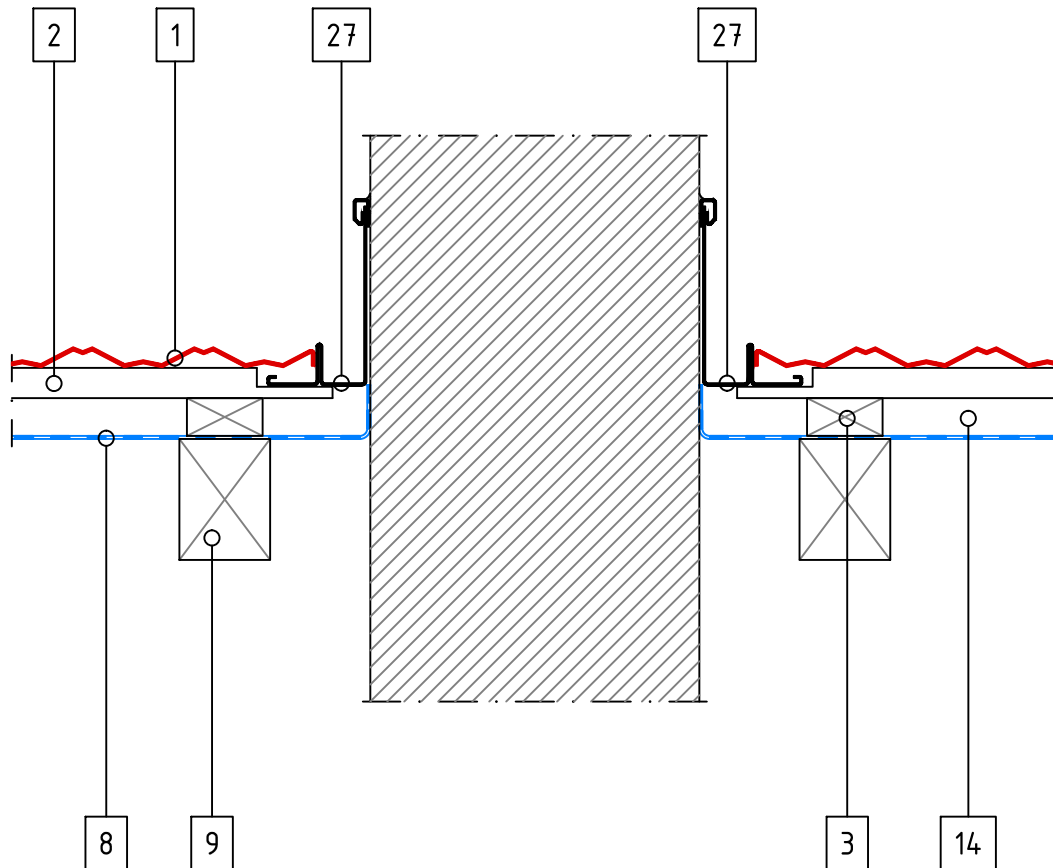

# CLASSIC TILE – Chimney Flashing L

GERARD

SCALE 1:10

- 1 Tile
- 2 Tile Batten
- 3 Ventilation Space Batten
- 9 Rafter
- 27 Chimney Flashing
- 28 Board

# CLASSIC TILE – Chimney Flashing C

SCALE 1:10

- 1 Tile
- 2 Tile Batten
- 3 Ventilation Space Batten
- 8 Underlay
- 9 Rafter
- 27 Chimney Flashing