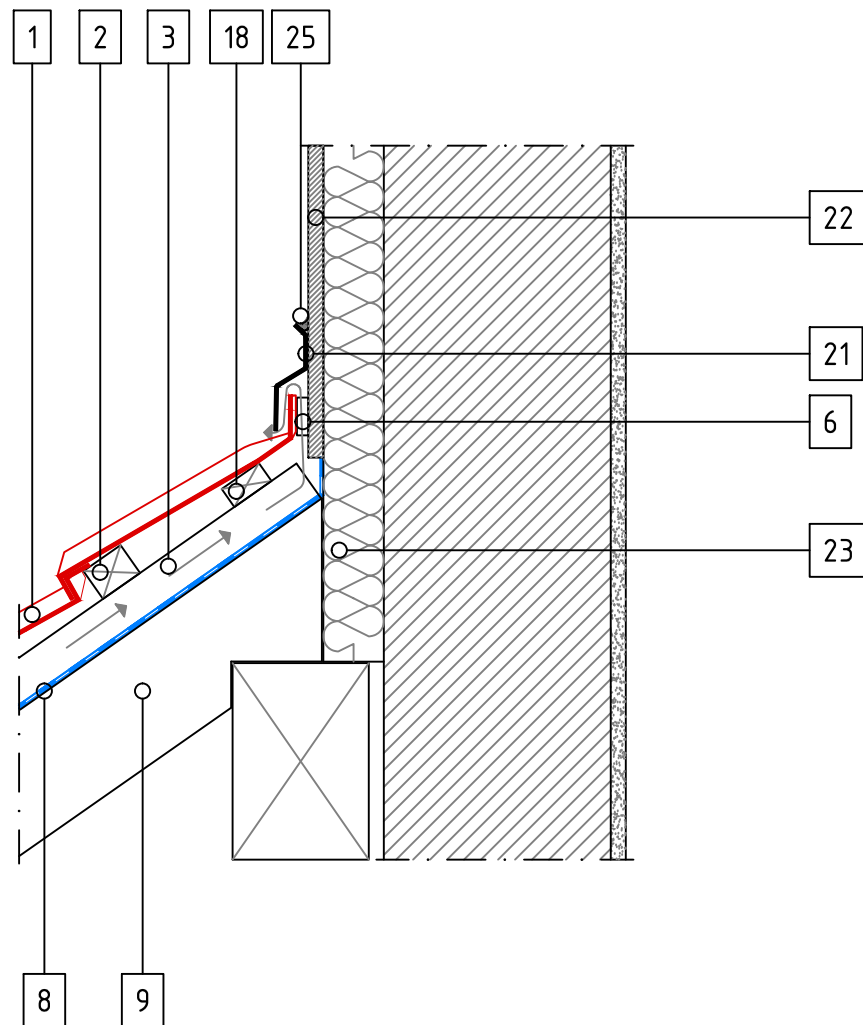

CLASSIC TILE – Top Wall Flashing 2

SCALE 1:10

- 1 Tile
- 2 Tile Batten
- 3 Ventilation Space Batten
- 6 Spacer
- 8 Underlay
- 9 Rafter
- 18 Thinner Support Batten
- 20 Top Wall Spacer
- 21 Side Flashing
- 22 Render
- 23 Warmth Insulation
- 25 Sealant