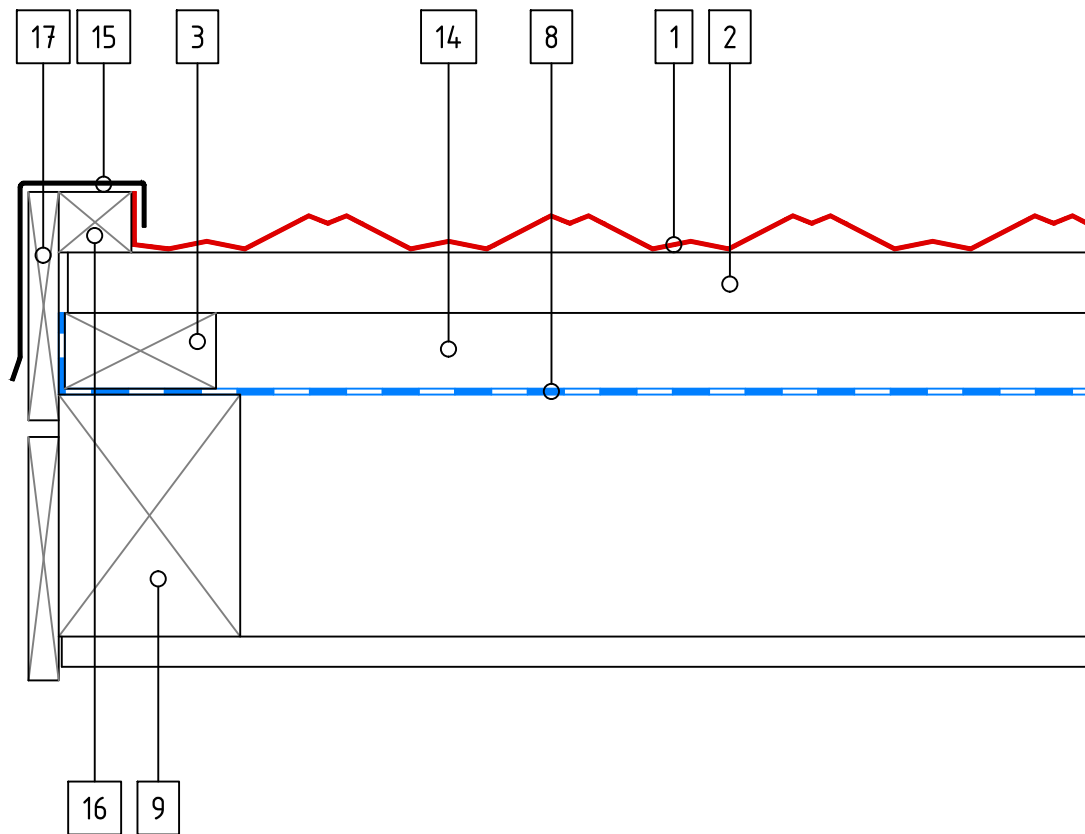

# CLASSIC TILE – Eaves Flashing

SCALE 1:5

- 1 Tile
- 2 Tile Batten
- 3 Ventilation Space Batten
- 8 Underlay
- 9 Rafter
- 11 Eaves Flashing
- 12 Mesh
- 13 Eaves Guard Flashing

# CLASSIC TILE – Box Barge

SCALE 1:5

- 1 Tile
- 2 Tile Batten
- 3 Ventilation Space Batten
- 8 Underlay
- 9 Rafter
- 14 Ventilation Space
- 15 Box Barge
- 16 Gable Batten
- 17 Barge Board