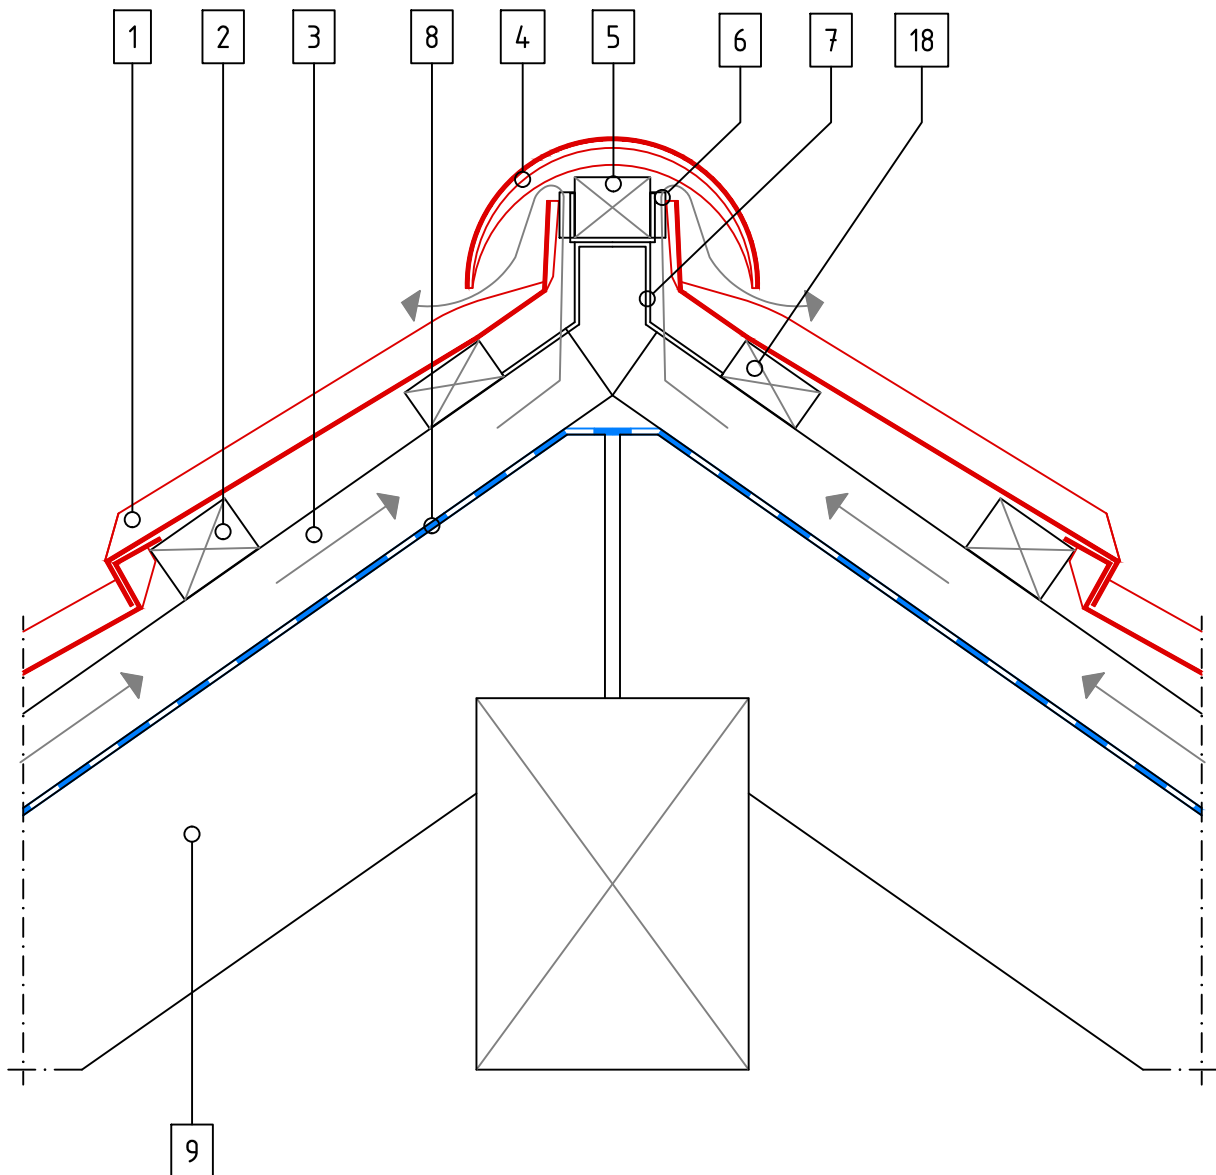

# CLASSIC TILE – Basic Principle C

SCALE 1:5

- 1 Tile
- 2 Tile Batten
- 3 Ventilation Space Batten
- 8 Underlay
- 9 Rafter
- 14 Ventilation Space

# CLASSIC TILE – Ridge 1

SCALE 1:5

- 1 Tile
- 2 Tile Batten
- 3 Ventilation Space Batten
- 4 Barrel
- 5 Ridge Batten
- 6 Spacer
- 8 Underlay
- 9 Rafter
- 18 Thinner Support Batten

# CLASSIC TILE – Ridge 2

SCALE 1:5

- 1 Tile
- 2 Tile Batten
- 3 Ventilation Space Batten
- 4 Batten
- 5 Ridge Batten
- 6 Spacer
- 7 Ridge Bracket
- 8 Underlay
- 9 Rafter
- 18 Thinner Support Batten

SCALE 1:5