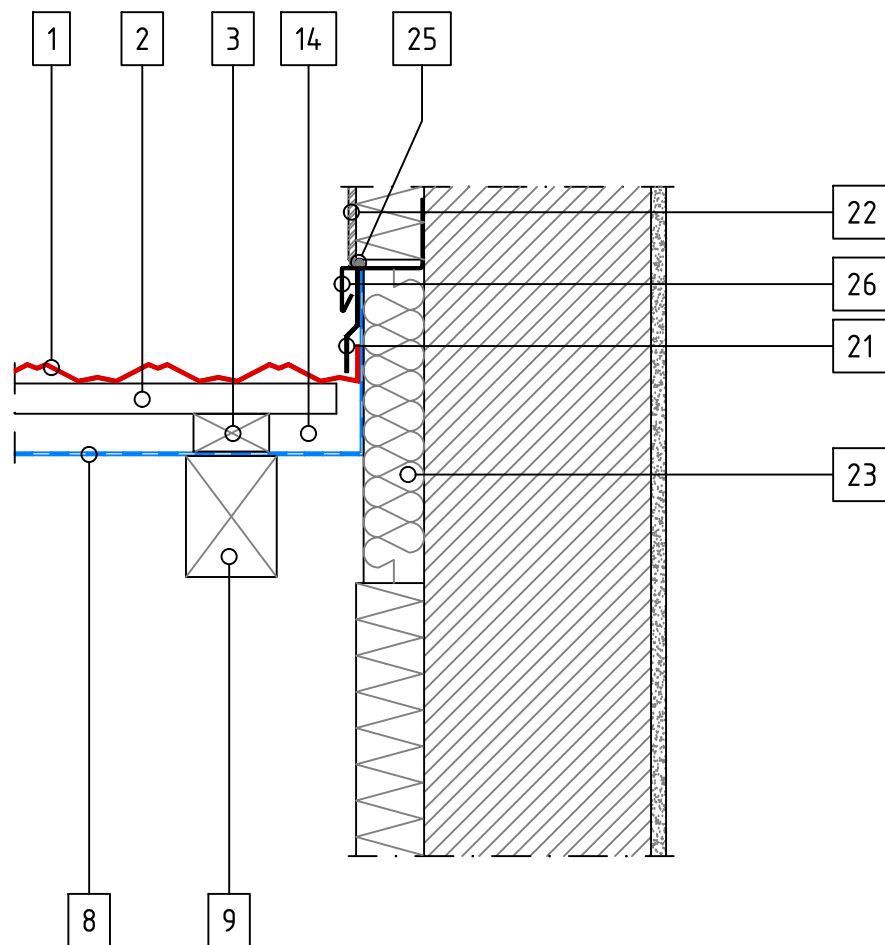

CLASSIC TILE – Wall Flashing 2

SCALE 1:10

- 1 Tile
- 2 Tile Batten
- 3 Ventilation Space Batten
- 8 Underlay
- 9 Rafter
- 14 Ventilation Space
- 21 Side Flashing
- 22 Render
- 23 Warmth Insulation
- 25 Sealant
- 26 Side Wall Starter Flashing