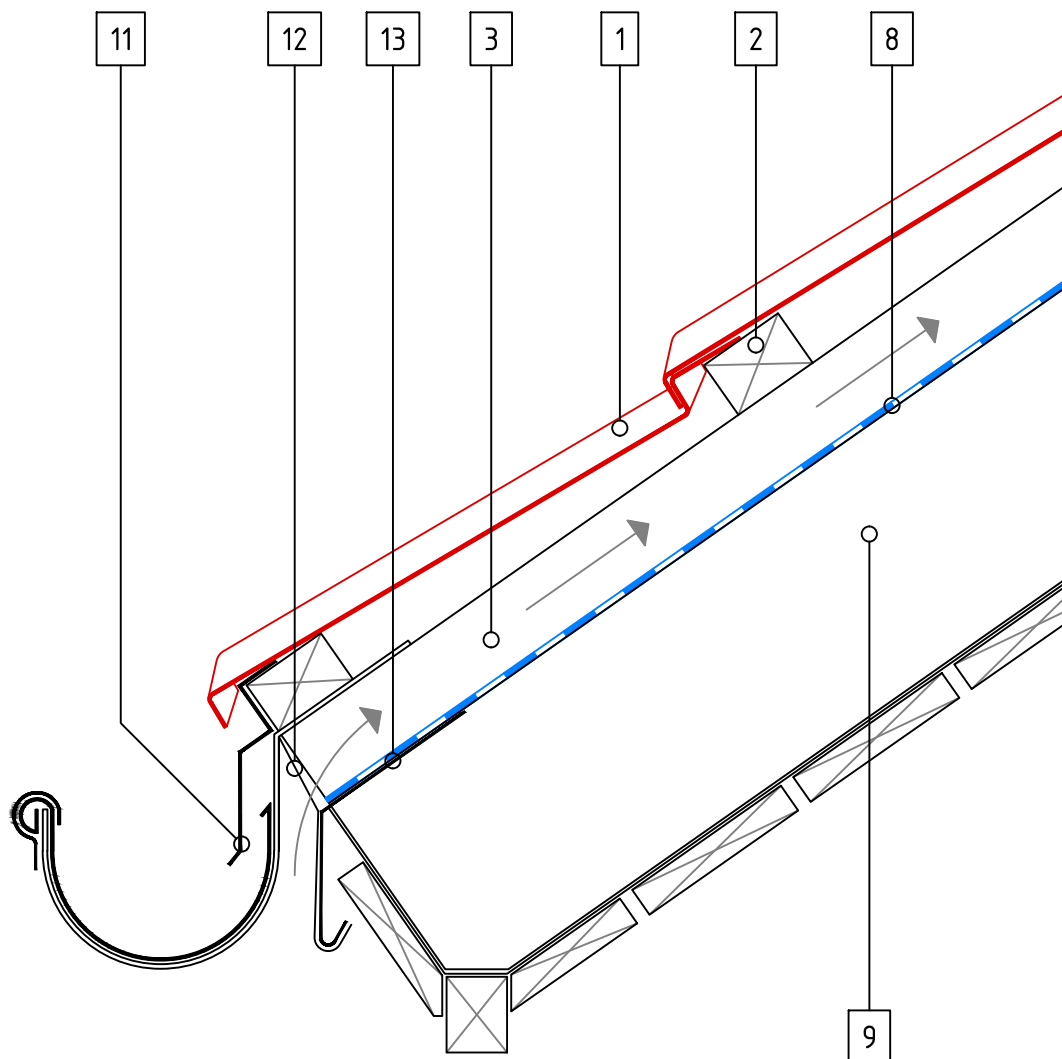

# CLASSIC TILE – Eaves Flashing

SCALE 1:5

- 1 Tile
- 2 Tile Batten
- 3 Ventilation Space Batten
- 8 Underlay
- 9 Rafter
- 11 Eaves Flashing
- 12 Mesh
- 13 Eaves Guard Flashing

# CLASSIC TILE – Box Barge

SCALE 1:5

- 1 Tile
- 2 Tile Batten
- 3 Ventilation Space Batten
- 8 Underlay
- 9 Rafter
- 14 Ventilation Space
- 15 Box Barge
- 16 Gable Batten
- 17 Barge Board