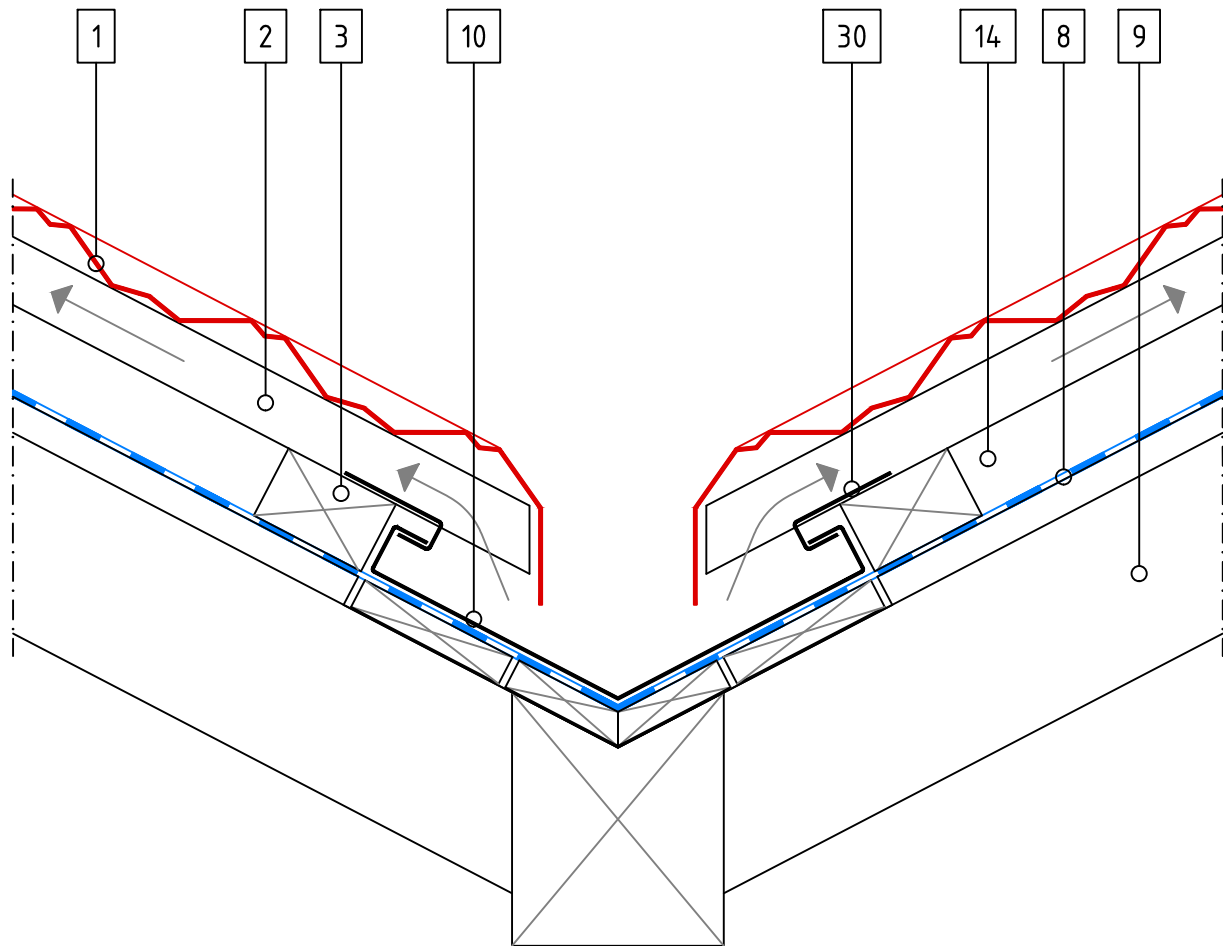

# CLASSIC TILE – Ridge 1

SCALE 1:5

- 1 Tile
- 2 Tile Batten
- 3 Ventilation Space Batten
- 4 Barrel
- 5 Ridge Batten
- 6 Spacer
- 8 Underlay
- 9 Rafter
- 18 Thinner Support Batten

# CLASSIC TILE – Ridge 2

SCALE 1:5

- 1 Tile
- 2 Tile Batten
- 3 Ventilation Space Batten
- 4 Batten
- 5 Ridge Batten
- 6 Spacer
- 7 Ridge Bracket
- 8 Underlay
- 9 Rafter
- 18 Thinner Support Batten

SCALE 1:5