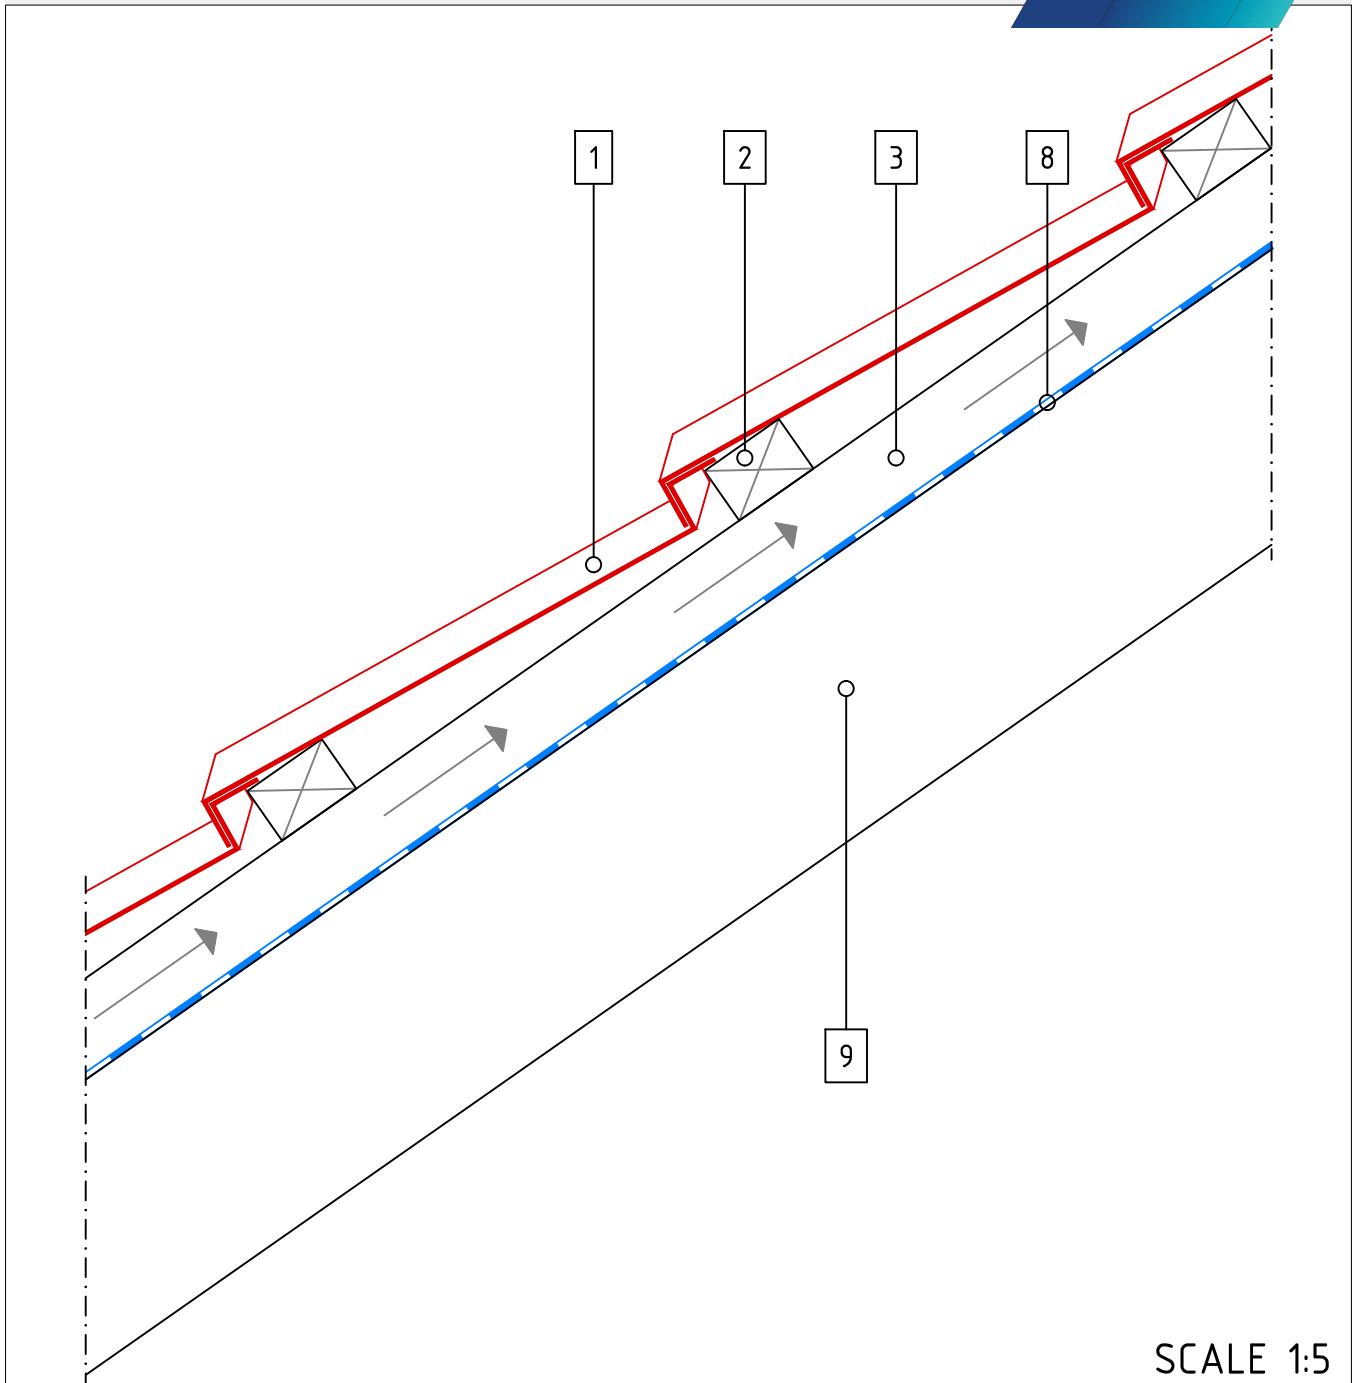

CLASSIC TILE – Basic Principle L

SCALE 1:5

- 1 Tile
- 2 Tile Batten
- 3 Ventilation Space Batten
- 8 Underlay
- 9 Rafter