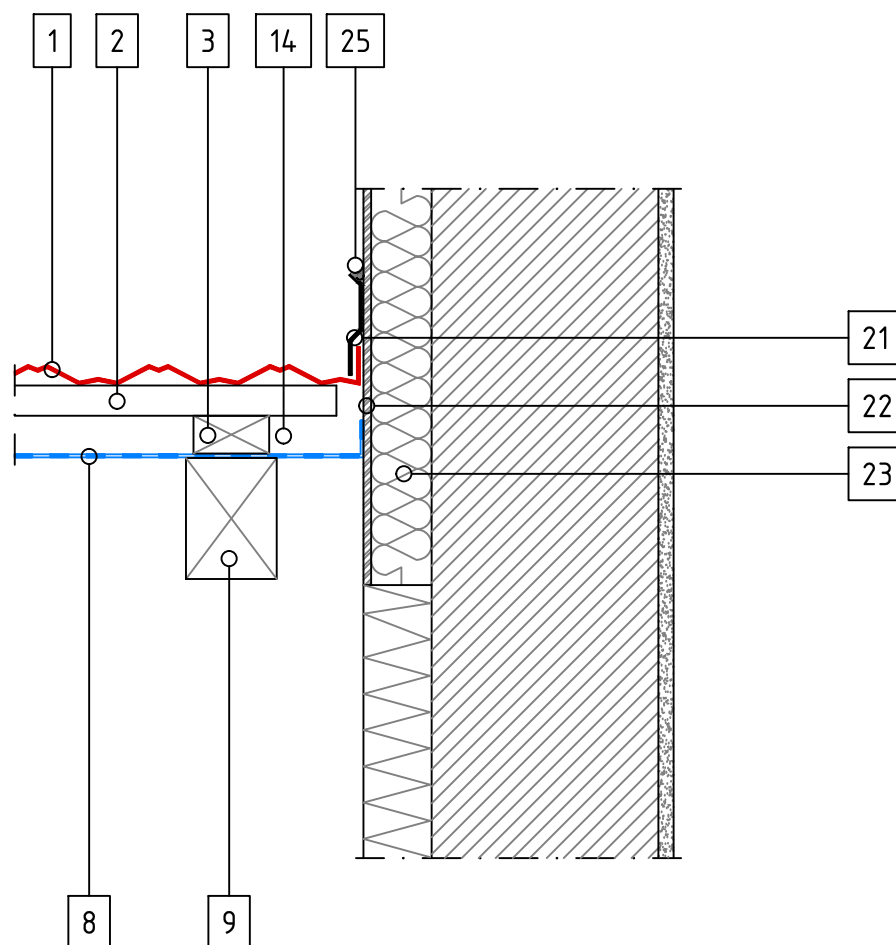

CLASSIC TILE – Wall Flashing 1

SCALE 1:10

- 1 Tile
- 2 Tile Batten
- 3 Ventilation Space Batten
- 8 Underlay
- 9 Rafter
- 14 Ventilation Space
- 21 Side Flashing
- 22 Render
- 23 Warmth Insulation
- 25 Sealant