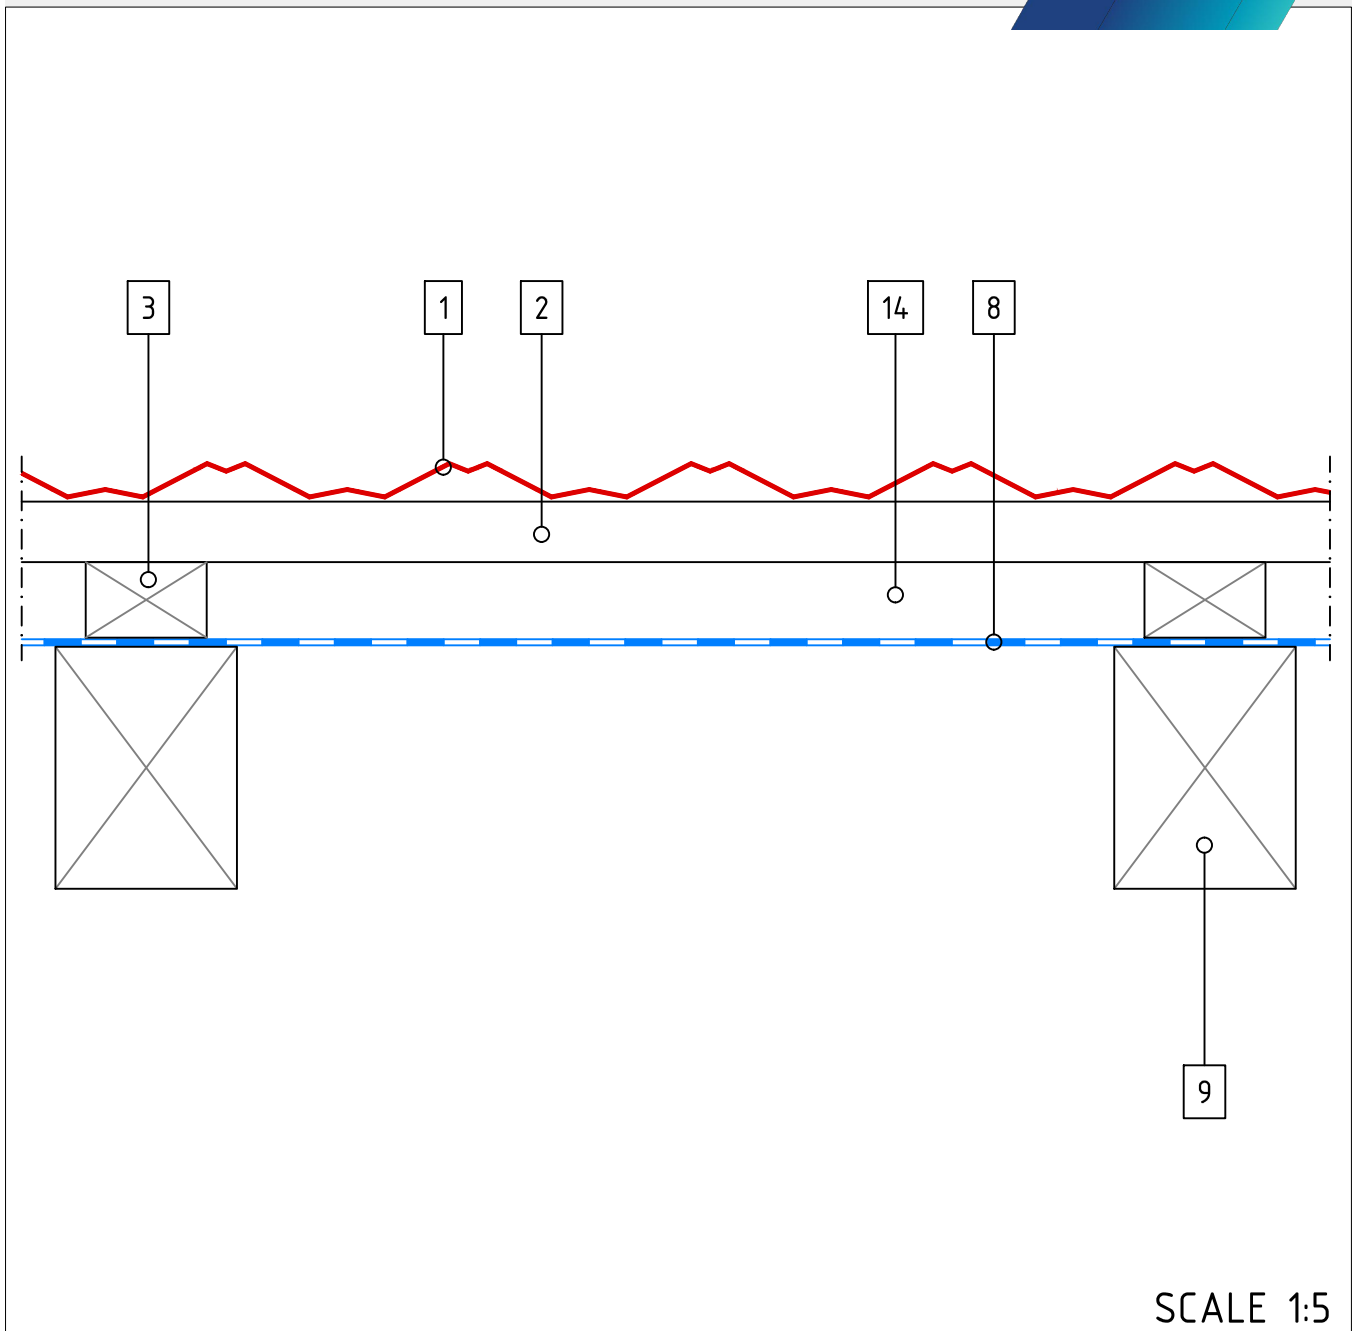

CLASSIC TILE – Basic Principle C

SCALE 1:5

- 1 Tile
- 2 Tile Batten
- 3 Ventilation Space Batten
- 8 Underlay
- 9 Rafter
- 14 Ventilation Space