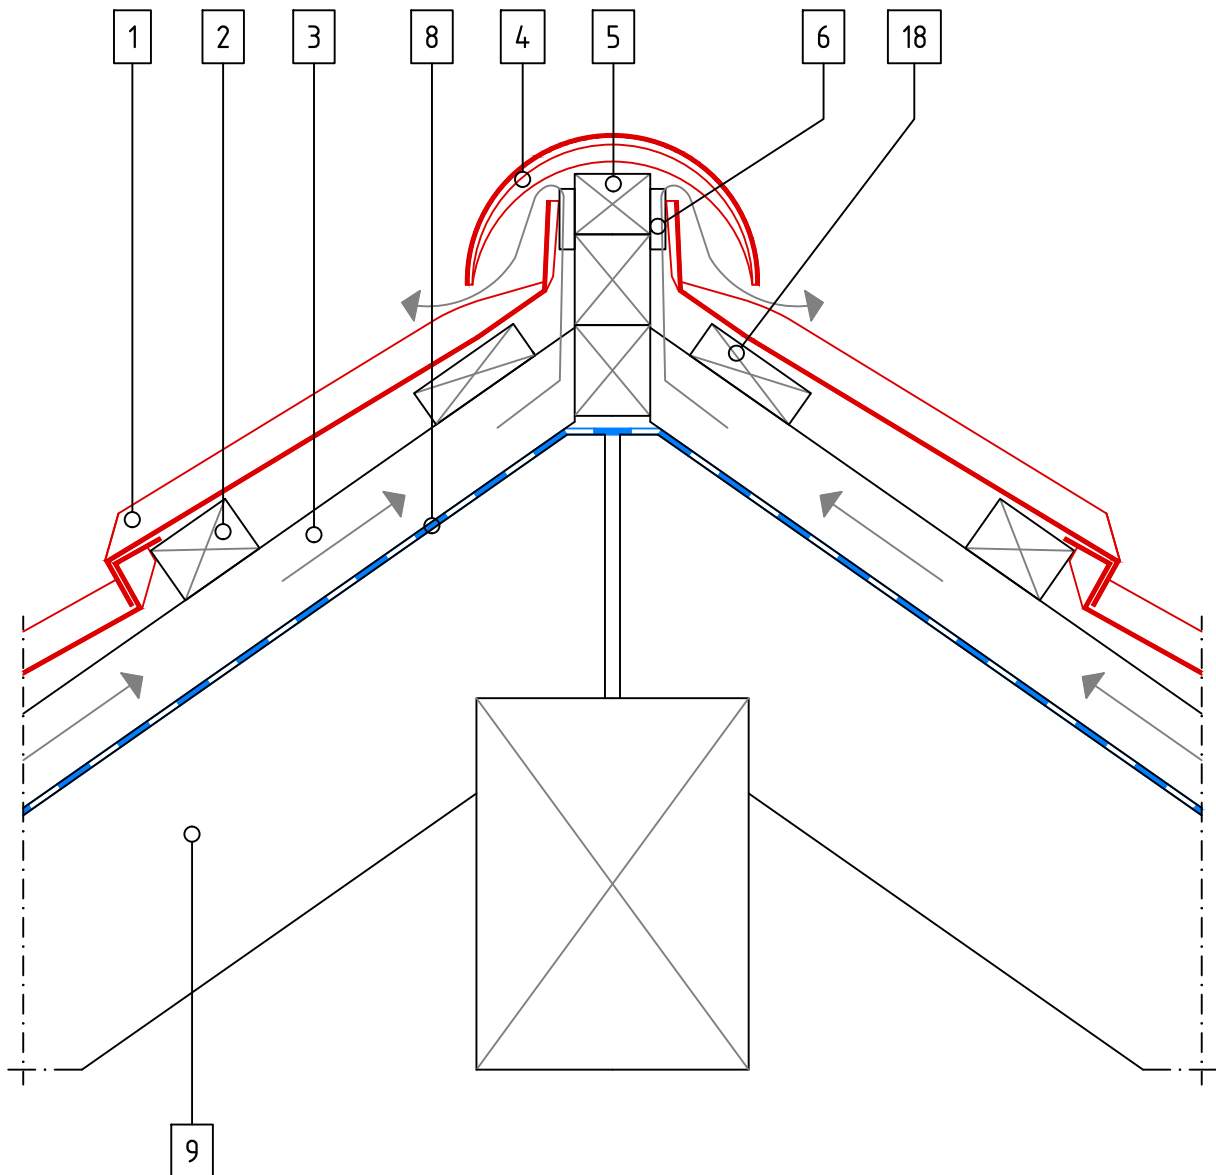

CLASSIC TILE – Ridge 1

SCALE 1:5

- 1 Tile
- 2 Tile Batten
- 3 Ventilation Space Batten
- 4 Barrel
- 5 Ridge Batten
- 6 Spacer
- 8 Underlay
- 9 Rafter
- 18 Thinner Support Batten