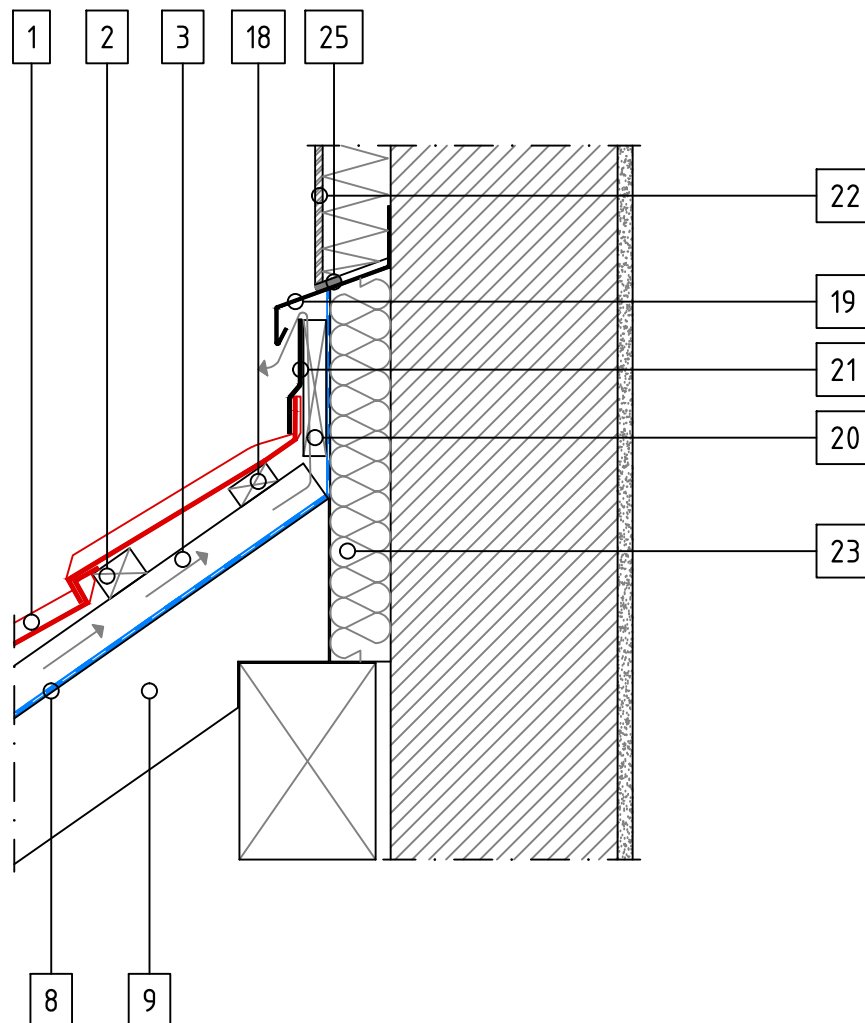

CLASSIC TILE – Top Wall Flashing 1

SCALE 1:10

- 1 Tile
- 2 Tile Batten
- 3 Ventilation Space Batten
- 8 Underlay
- 9 Rafter
- 18 Support Batten
- 19 Top Wall Starter Flashing
- 20 Top Wall Spacer
- 21 Side Flashing
- 22 Render
- 23 Warmth Insulation
- 25 Sealant