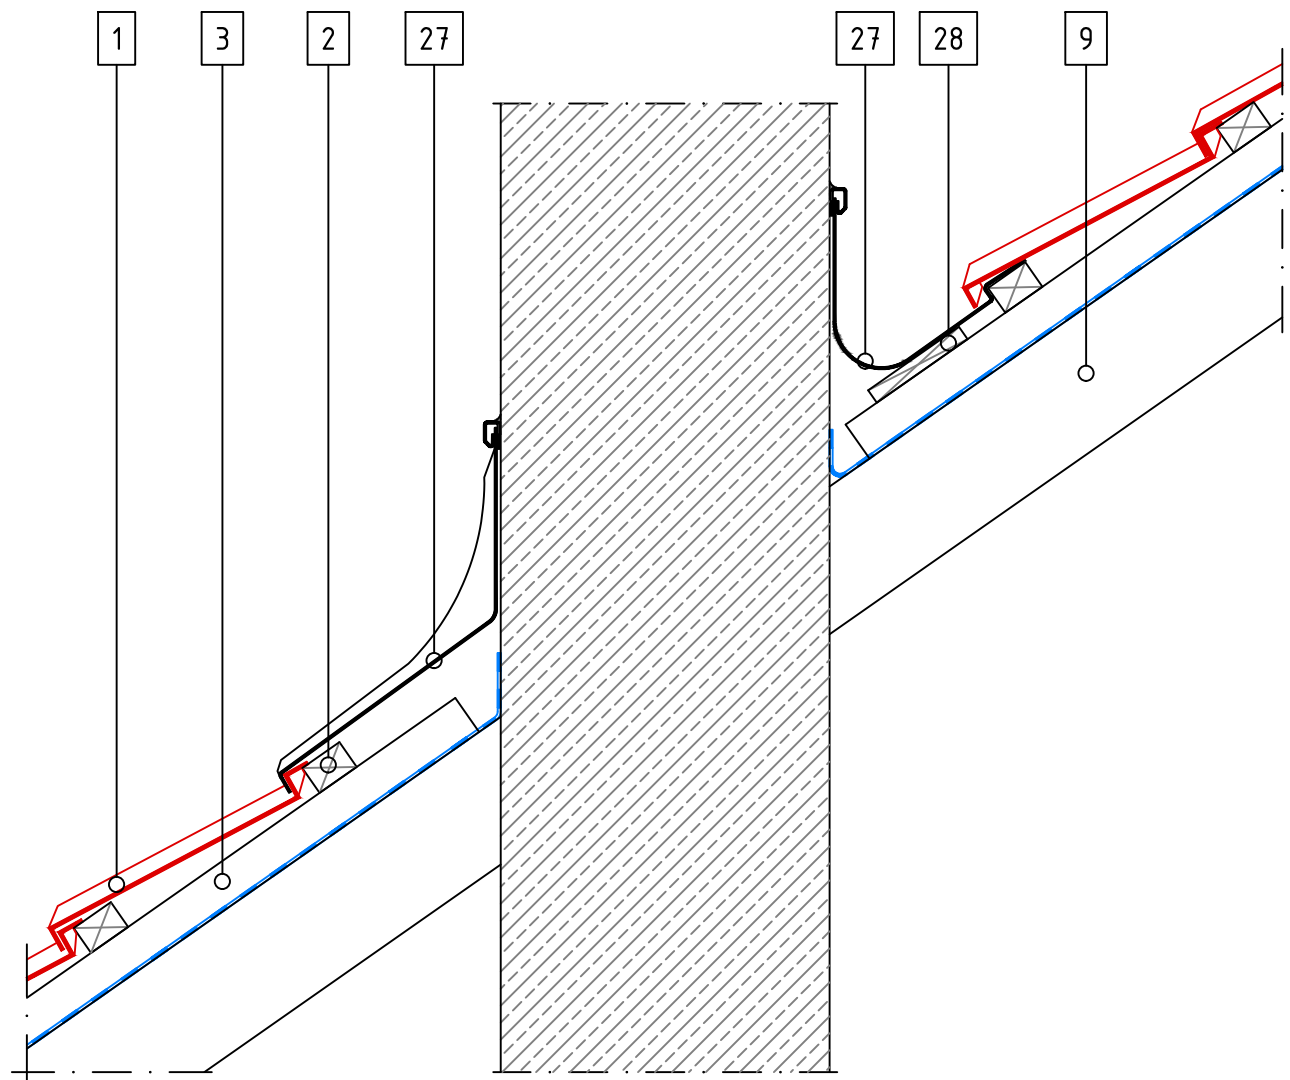

CLASSIC TILE – Chimney Flashing L

GERARD

SCALE 1:10

- 1 Tile
- 2 Tile Batten
- 3 Ventilation Space Batten
- 9 Rafter
- 27 Chimney Flashing
- 28 Board