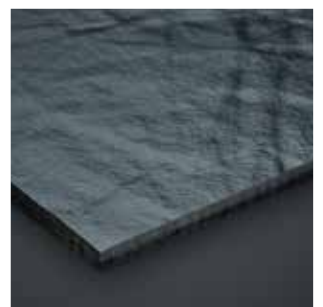

UNI COLOURS

						
A28.2.1 Aquamarine	A22.3.1 Ocean Grey	A24.0.3 Polar Blue	A23.0.4 Mineral Blue	A22.2.4 Powder Blue	A22.2.1 Bluish Grey	A21.1.0 Winter Grey
						
A32.2.1 Translucent Green	A24.4.1 Steel Blue	A22.1.6 Royal Blue	A22.4.4 Brilliant Blue	A21.5.4 Cobalt Blue	A22.6.2 Dark Denim	A20.2.3 Light Viola
						
A30.3.2 Verdigris	A35.4.0 Cactus Green	A28.6.2 Mid Green	A26.5.4 Pacific	A20.7.2 Dark Blue	A21.7.0 Steel Grey	A20.5.2 Lavender Blue
						
A37.2.3 Spring Green	A33.3.6 Brilliant Green	A32.7.2 Dark Green	A34.8.1 Forest Green	A90.0.0 Black	A25.8.1 Anthracite Grey	A05.5.0 Quartz Grey
						
A03.1.0 Pastel Grey	A37.0.8 Lime Green	A36.3.5 Turf Green	A08.8.1 Dark Brown	A14.7.2 Deep Red Brown	A11.8.0 Ceramic Greige	A06.7.1 Natural Greige

PROJECT COLOURS

For the Meteon® Uni Colours Trespa is happy to create panels in bespoke colours for your project. Almost anything is possible, just tell us what you need. For more information please contact your local Trespa representative.

A21.5.4 Cobalt Blue
SATIN

A12.3.7 Carmine Red
SATIN

A06.5.1 Toscana Greige
ROCK

A25.8.1 Anthracite Grey
ROCK