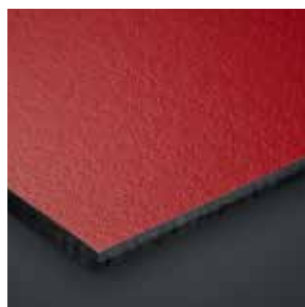

UNI COLOURS

						
A28.2.1 Aquamarine	A22.3.1 Ocean Grey	A24.0.3 Polar Blue	A23.0.4 Mineral Blue	A22.2.4 Powder Blue	A22.2.1 Bluish Grey	A21.1.0 Winter Grey
						
A32.2.1 Translucent Green	A24.4.1 Steel Blue	A22.1.6 Royal Blue	A22.4.4 Brilliant Blue	A21.5.4 Cobalt Blue	A22.6.2 Dark Denim	A20.2.3 Light Viola
						
A30.3.2 Verdigris	A35.4.0 Cactus Green	A28.6.2 Mid Green	A26.5.4 Pacific	A20.7.2 Dark Blue	A21.7.0 Steel Grey	A20.5.2 Lavender Blue
						
A37.2.3 Spring Green	A33.3.6 Brilliant Green	A32.7.2 Dark Green	A34.8.1 Forest Green	A90.0.0 Black	A25.8.1 Anthracite Grey	A05.5.0 Quartz Grey
						
A03.1.0 Pastel Grey	A37.0.8 Lime Green	A36.3.5 Turf Green	A08.8.1 Dark Brown	A14.7.2 Deep Red Brown	A11.8.0 Ceramic Greige	A06.7.1 Natural Greige

PROJECT COLOURS

For the Meteon® Uni Colours Trespa is happy to create panels in bespoke colours for your project. Almost anything is possible, just tell us what you need. For more information please contact your local Trespa representative.

A21.5.4 Cobalt Blue
SATIN

A12.3.7 Carmine Red
SATIN

A06.5.1 Toscana Greige
ROCK

A25.8.1 Anthracite Grey
ROCK