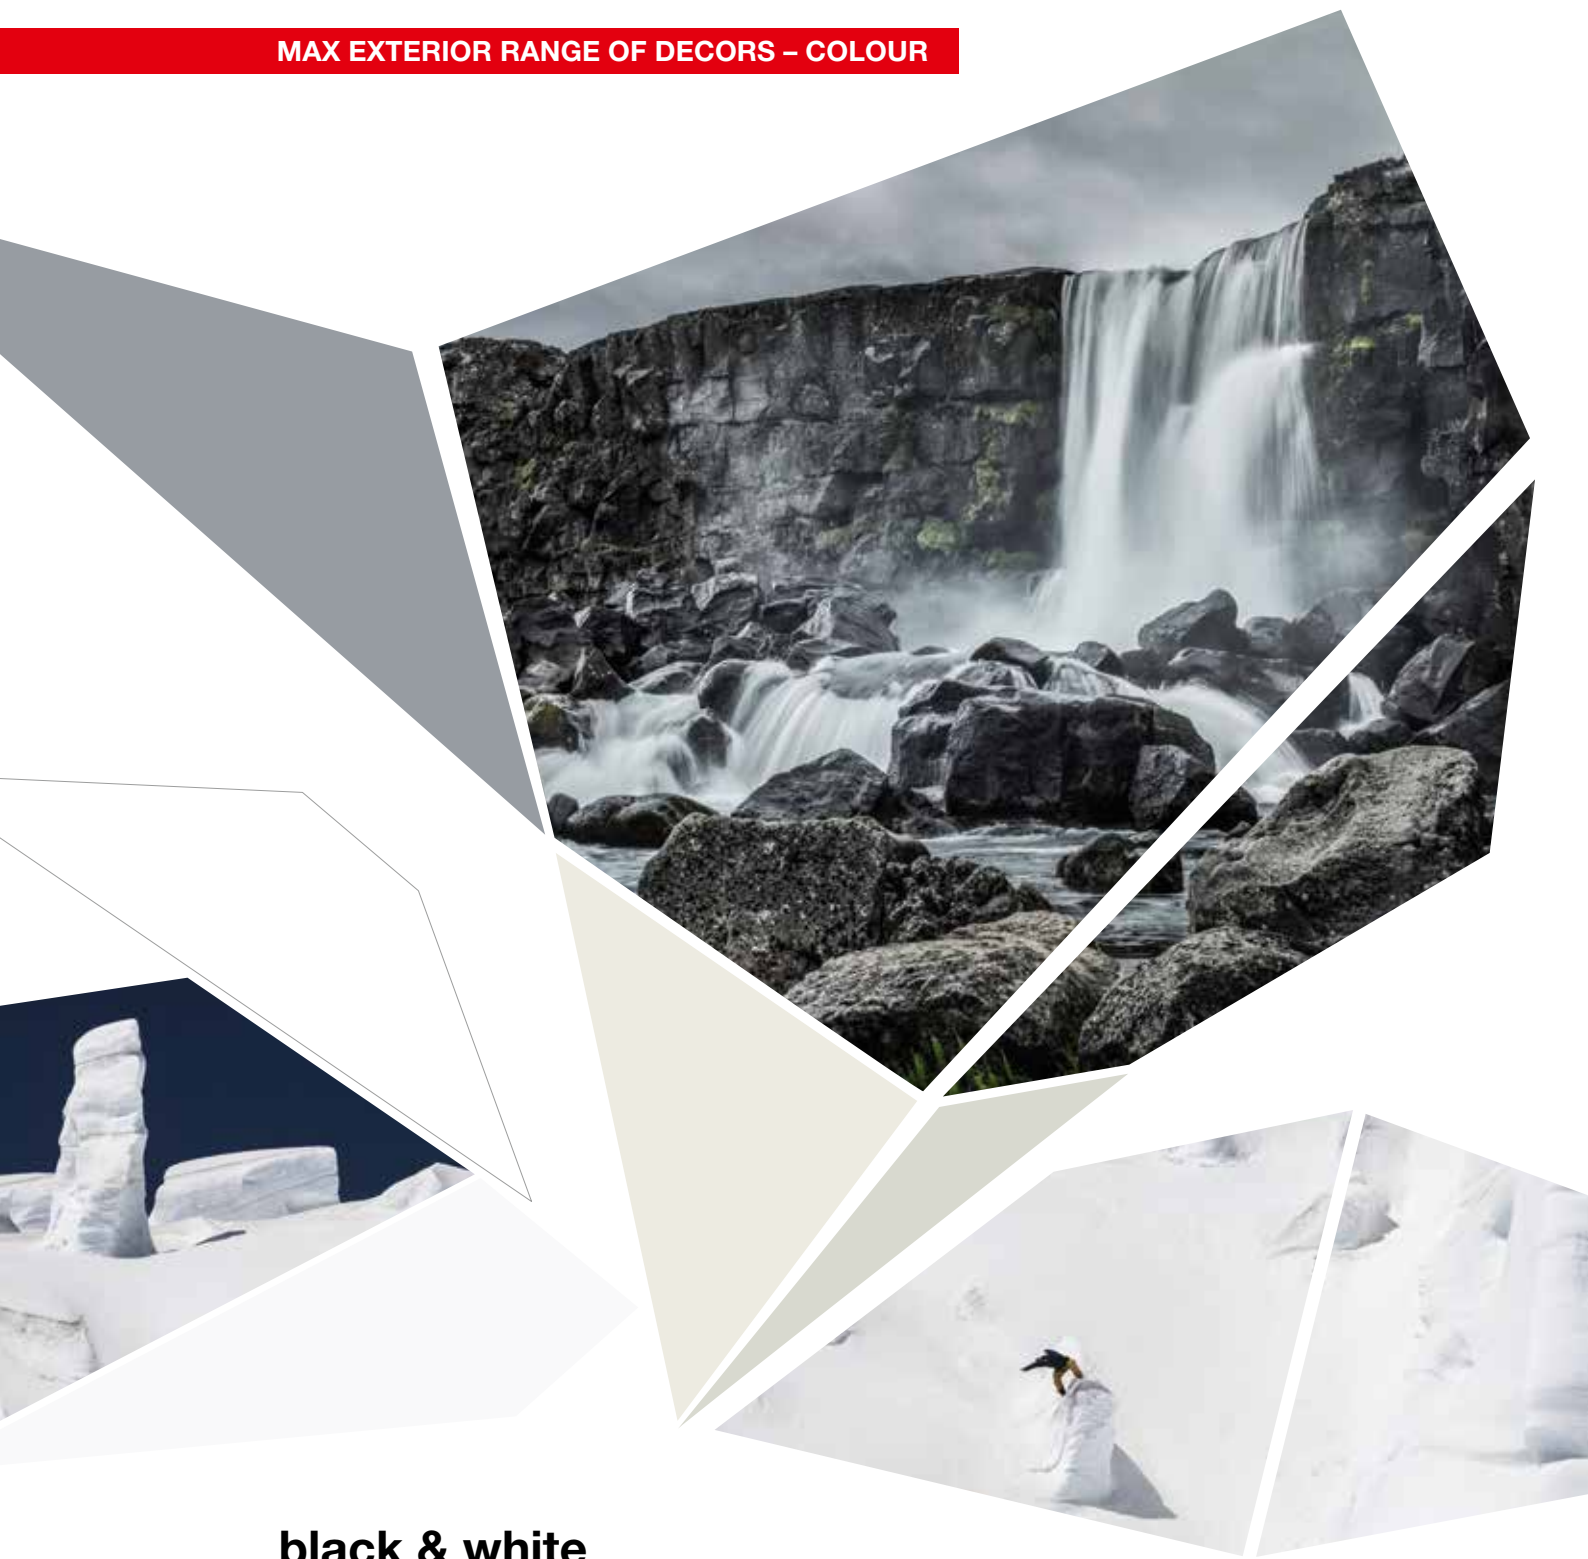

black & white

The eternal tension between light and shade – a daily presence, a continuous novelty. This much elegance is combinable with every other of our decors. Give your buildings maximum appeal through contrast.

0091
Starlight

NEW

0753
Cool Grey Medium

NEW

0080
Black

0085
White

0742
Pebble Grey

0741
Birch Grey